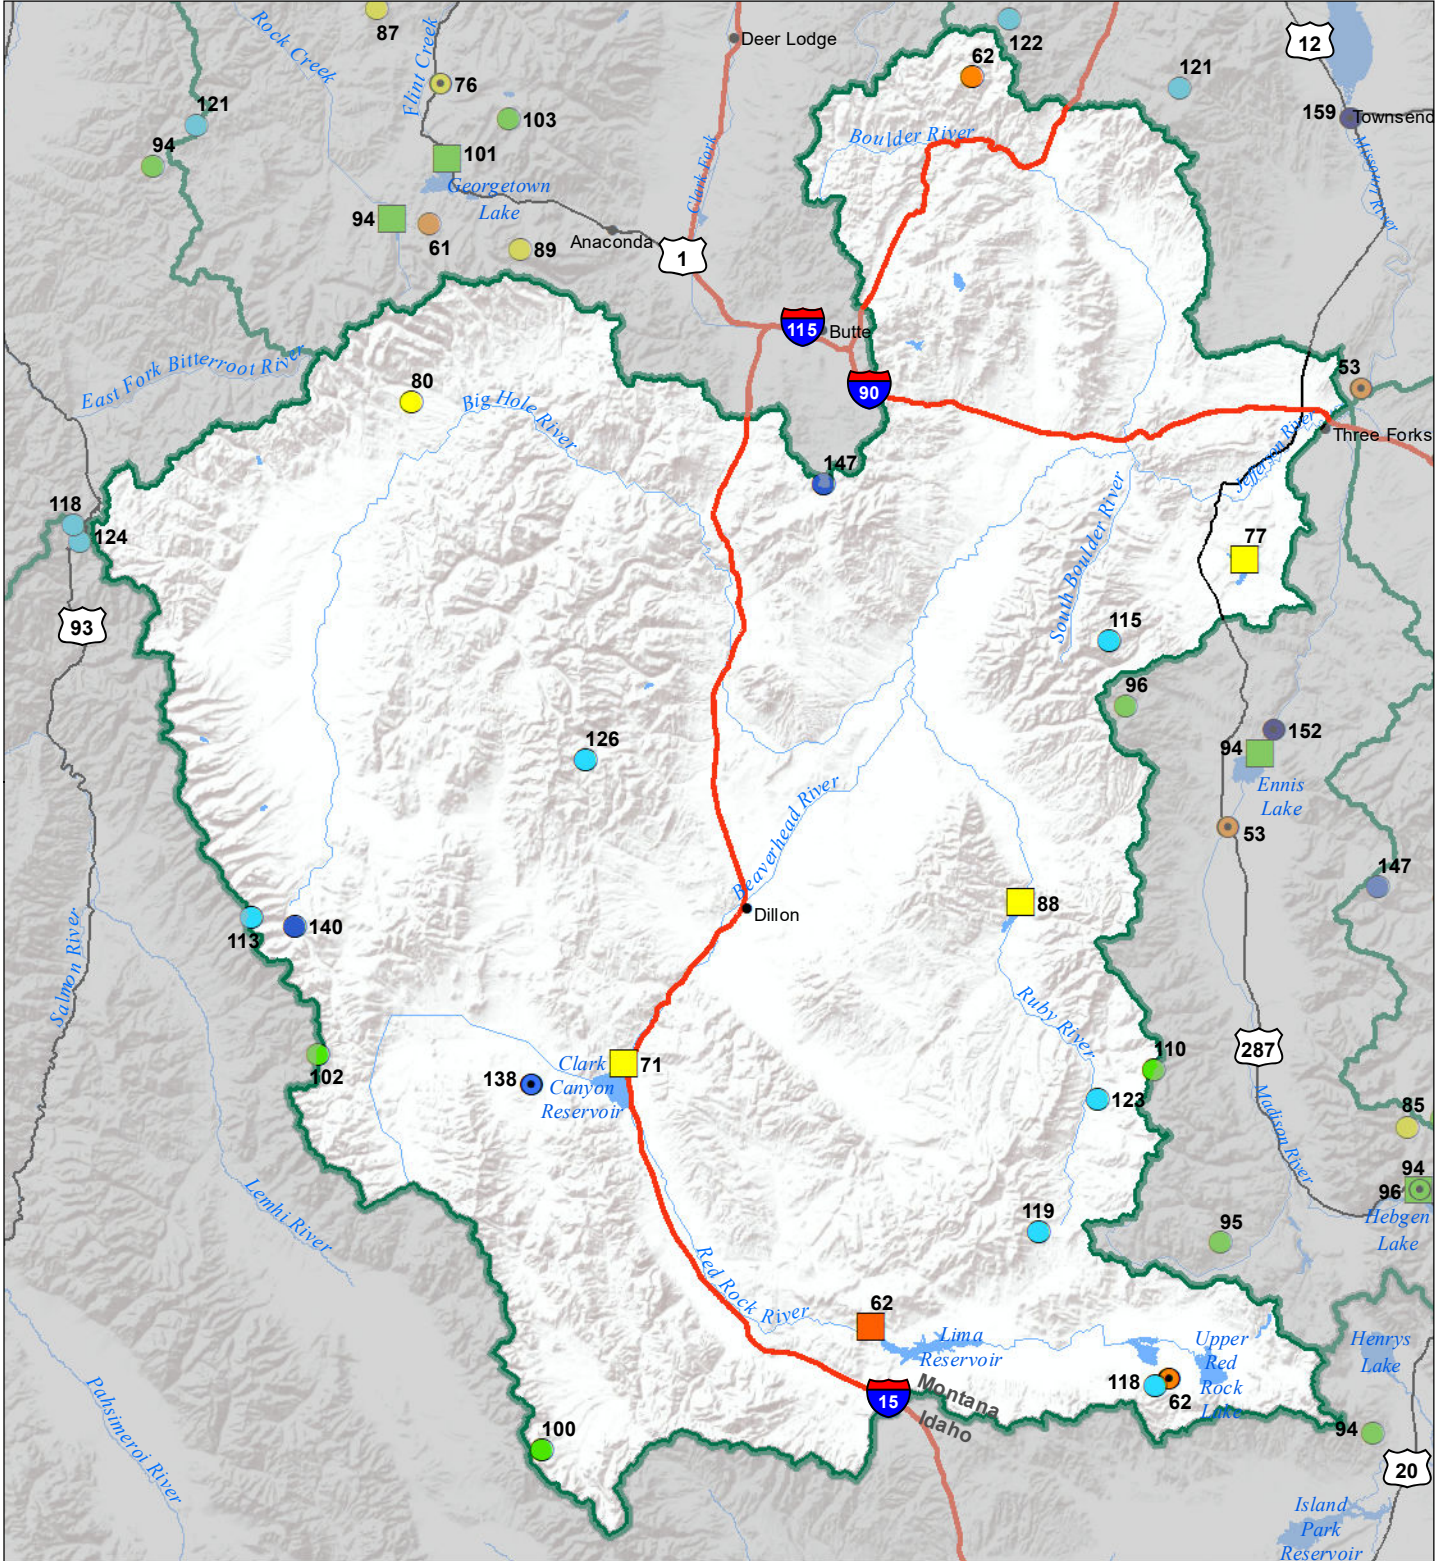

# Jefferson River Basin Monthly Precipitation and Reservoir Levels Percentage of Normal May 1, 2022 (April 1, 2022 - May 1, 2022)

### Precipitation Percent of Normal

#### SNOTEL

- > 150%
- 131 - 150%
- 111 - 130%
- 91 - 110%
- 71 - 90%
- 51 - 70%
- 1 - 50%

### Reservoirs Percent of Normal

- > 150%
- 131 - 150%
- 111 - 130%
- 91 - 110%
- 71 - 90%
- 51 - 70%
- 1 - 50%