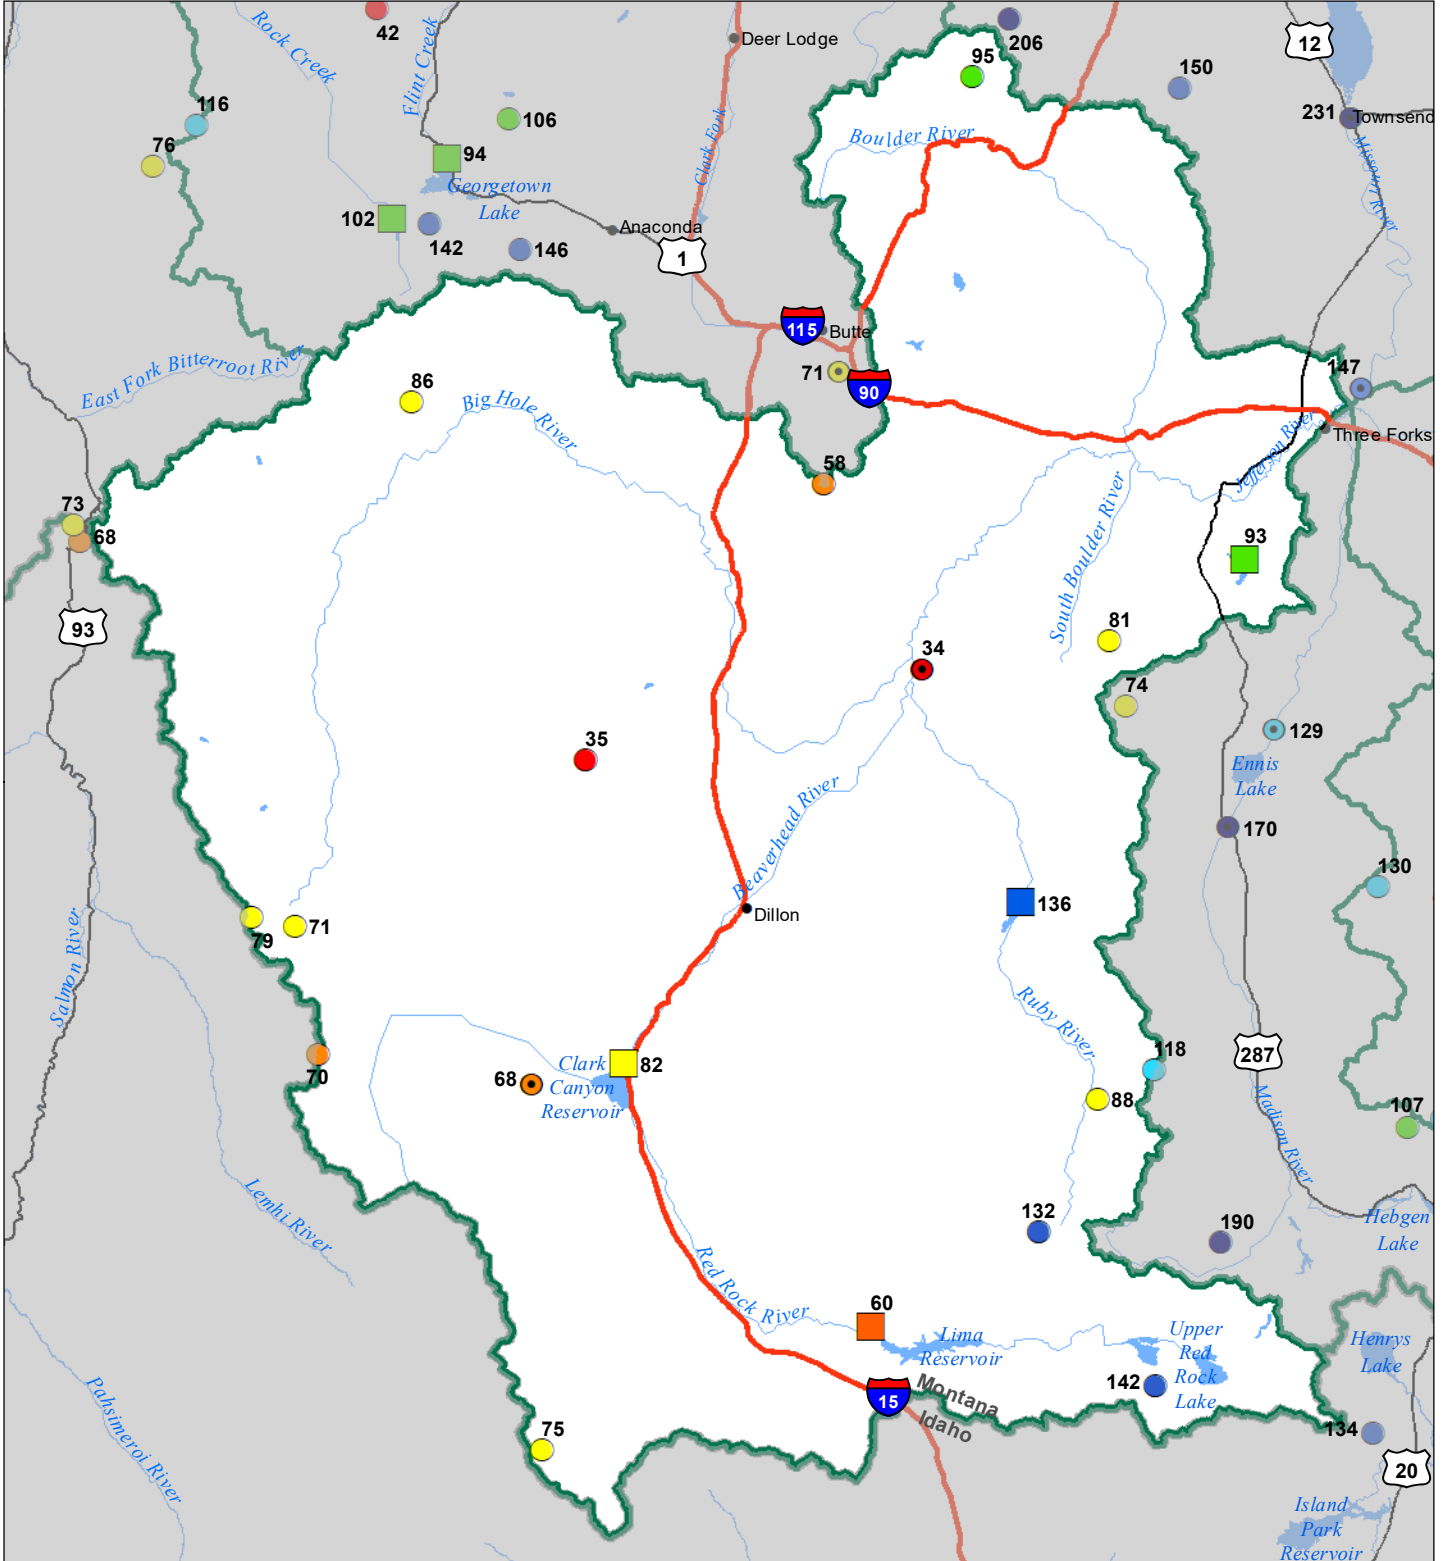

# Jefferson River Basin Monthly Precipitation and Reservoir Levels Percentage of Normal November 1, 2022 (October 1, 2022 - November 1, 2022)

### Precipitation Percent of Normal

SNOTEL		COOP/ACIS	
● > 150%	● 71 - 90%	● > 150%	● 71 - 90%
● 131 - 150%	● 51 - 70%	● 131 - 150%	● 51 - 70%
● 111 - 130%	● 1 - 50%	● 111 - 130%	● 1 - 50%
● 91 - 110%		● 91 - 110%	

### Reservoirs Percent of Normal

■ > 150%
■ 131 - 150%
■ 111 - 130%
■ 91 - 110%
■ 71 - 90%
■ 51 - 70%
■ 1 - 50%