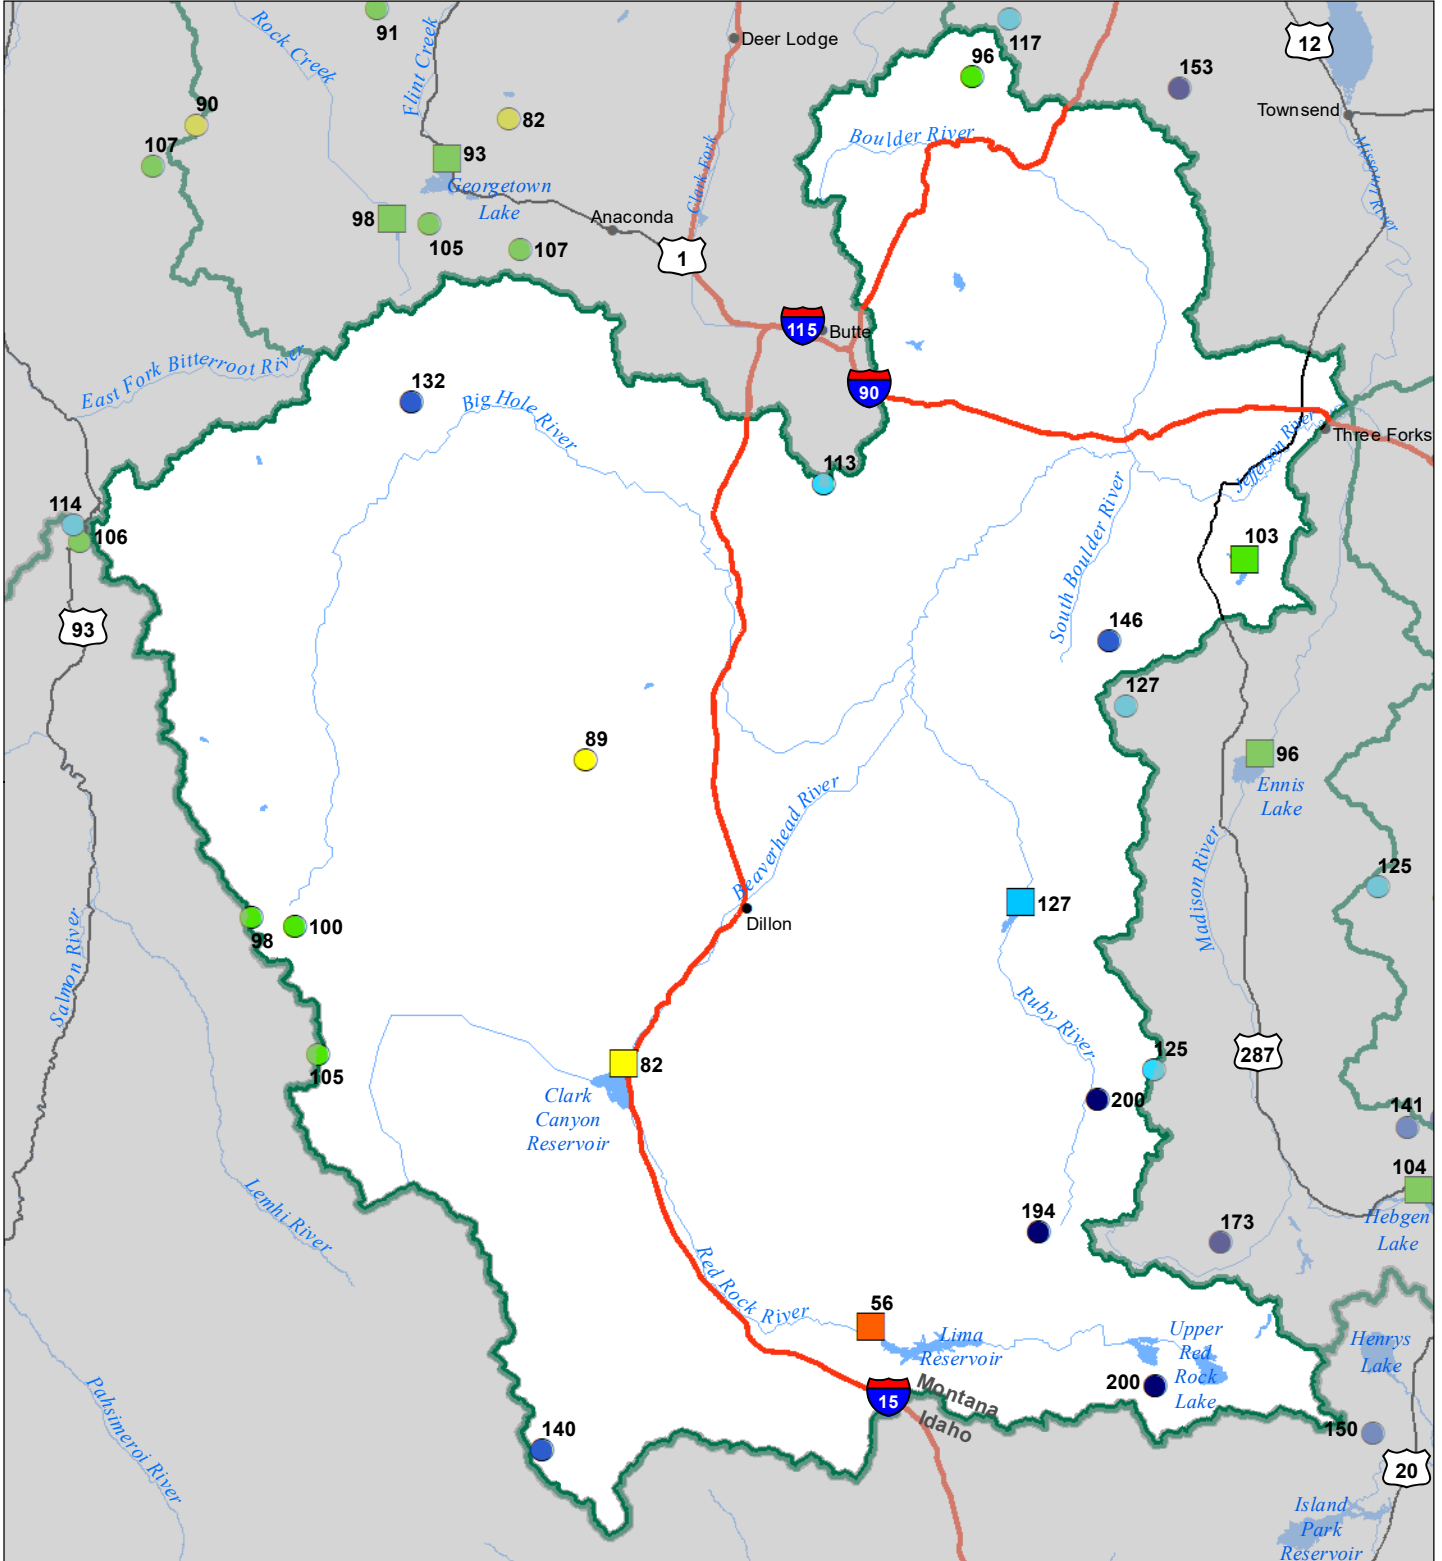

Jefferson River Basin

Monthly Precipitation and Reservoir Levels

Percentage of Normal

December 1, 2022 (November 1, 2022 - December 1, 2022)

Precipitation Percent of Normal

SNOTEL

- > 150%
- 131 - 150%
- 111 - 130%
- 91 - 110%
- 71 - 90%
- 51 - 70%
- 1 - 50%

COOP/ACIS

- > 150%
- 131 - 150%
- 111 - 130%
- 91 - 110%
- 71 - 90%
- 51 - 70%
- 1 - 50%

Reservoirs Percent of Normal

- > 150%
- 131 - 150%
- 111 - 130%
- 91 - 110%
- 71 - 90%
- 51 - 70%
- 1 - 50%