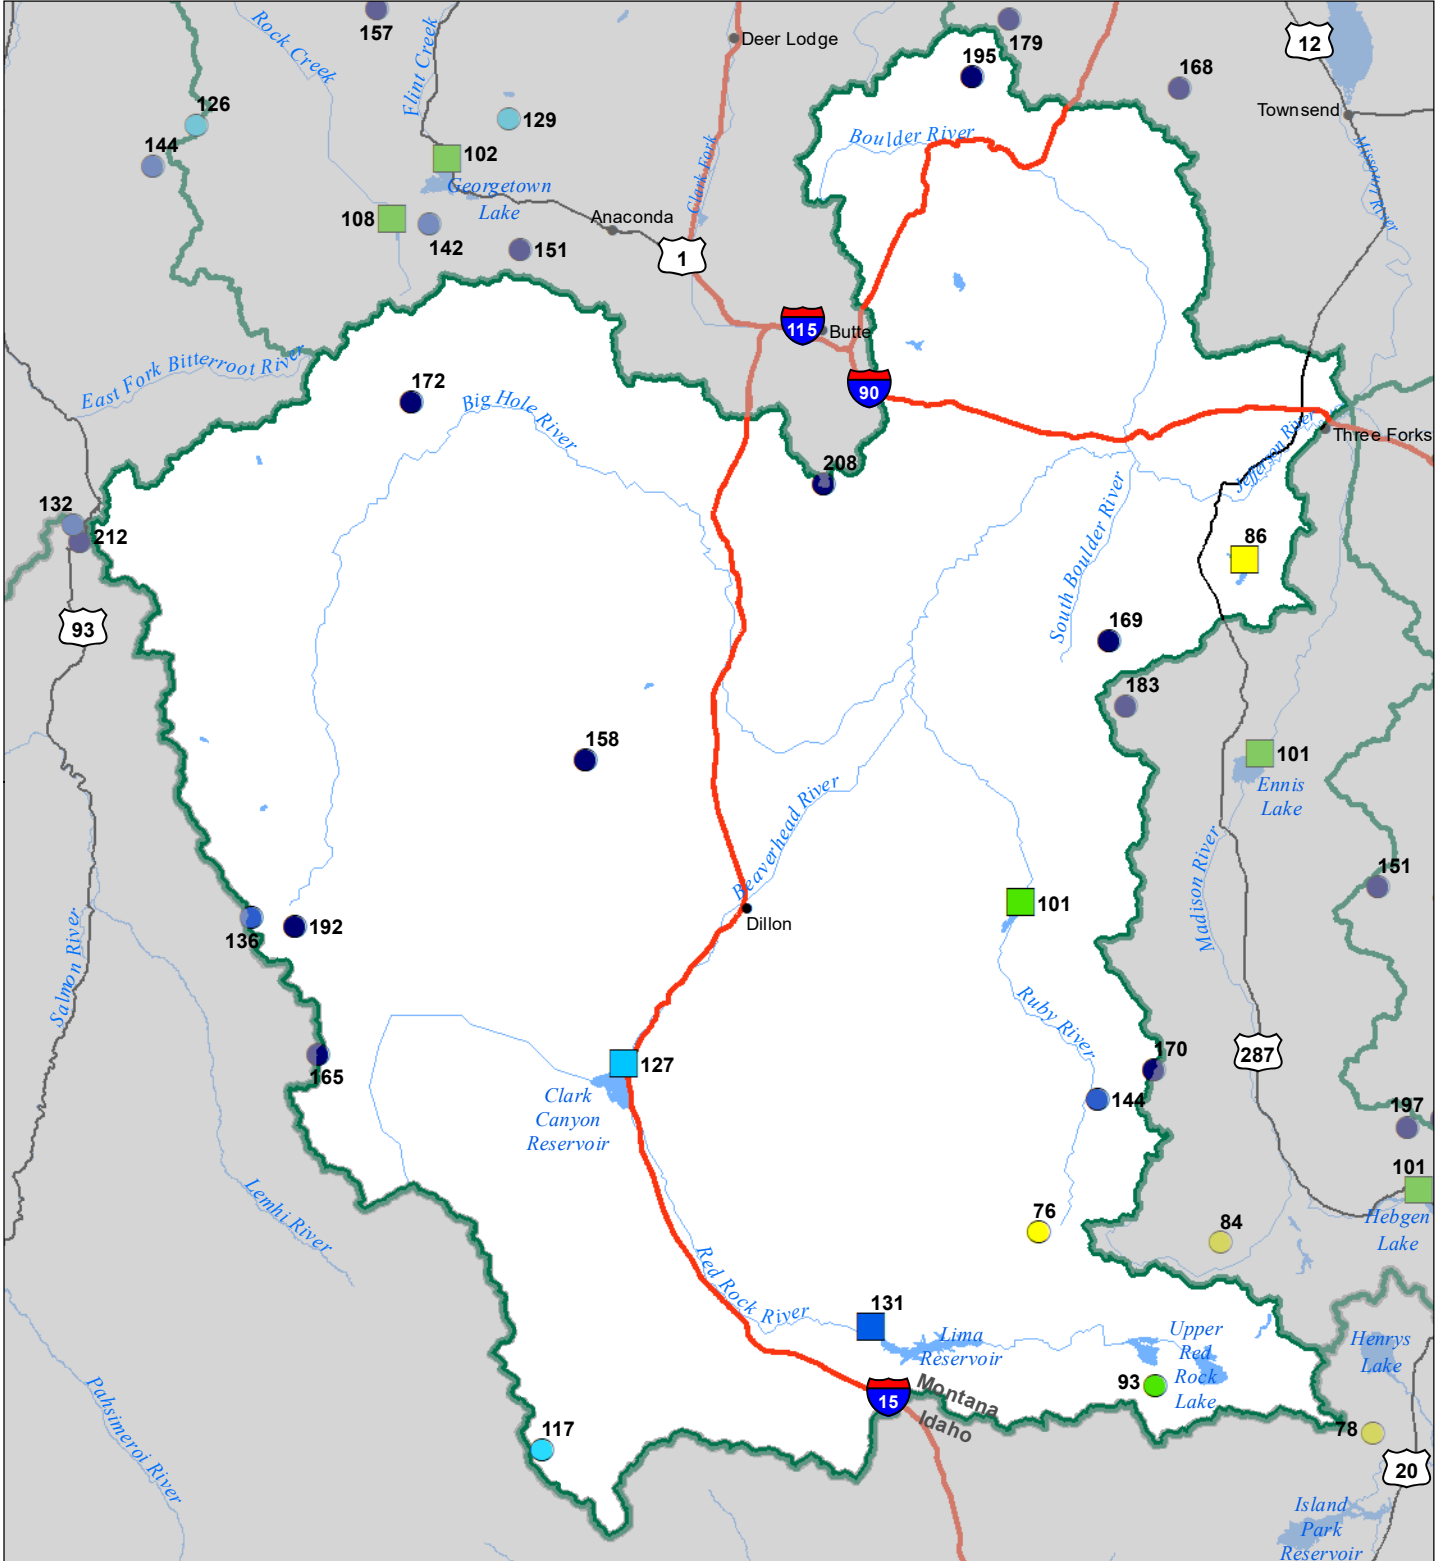

# Jefferson River Basin Monthly Precipitation and Reservoir Levels Percentage of Normal July 1, 2023 (June 1, 2023 - July 1, 2023)

### Precipitation Percent of Normal

#### SNOTEL

- > 150%
- 131 - 150%
- 111 - 130%
- 111 - 130%
- 91 - 110%
- 71 - 90%
- 51 - 70%
- 1 - 50%