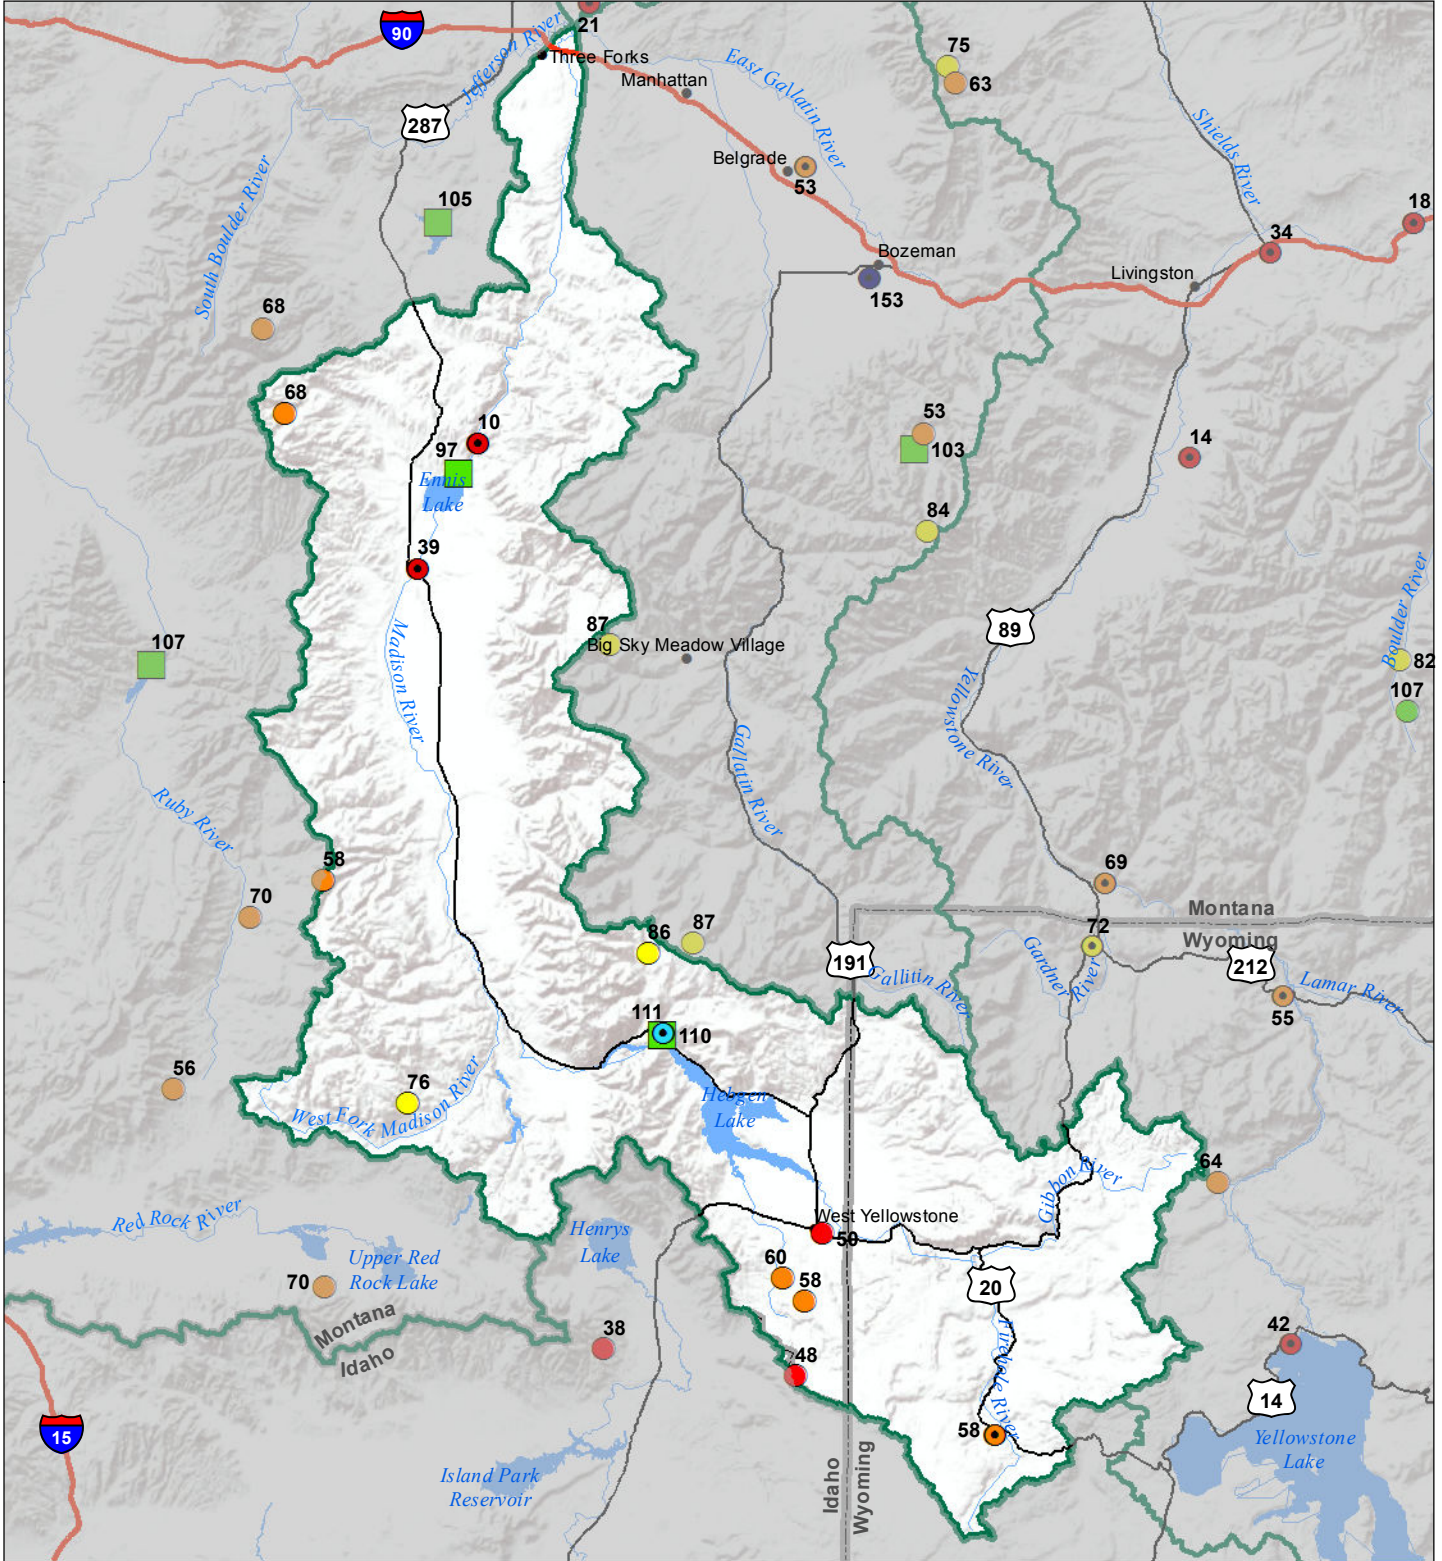

# Madison River Basin Monthly Precipitation and Reservoir Levels Percentage of Normal March 1, 2016 (February 1, 2016 - March 1, 2016)

### Precipitation Percent of Normal

#### SNOTEL

- > 150%
- 131 - 150%
- 111 - 130%
- 91 - 110%
- 71 - 90%
- 51 - 70%
- 1 - 50%

#### COOP/ACIS

- > 150%
- 131 - 150%
- 111 - 130%
- 91 - 110%
- 71 - 90%
- 51 - 70%
- 1 - 50%