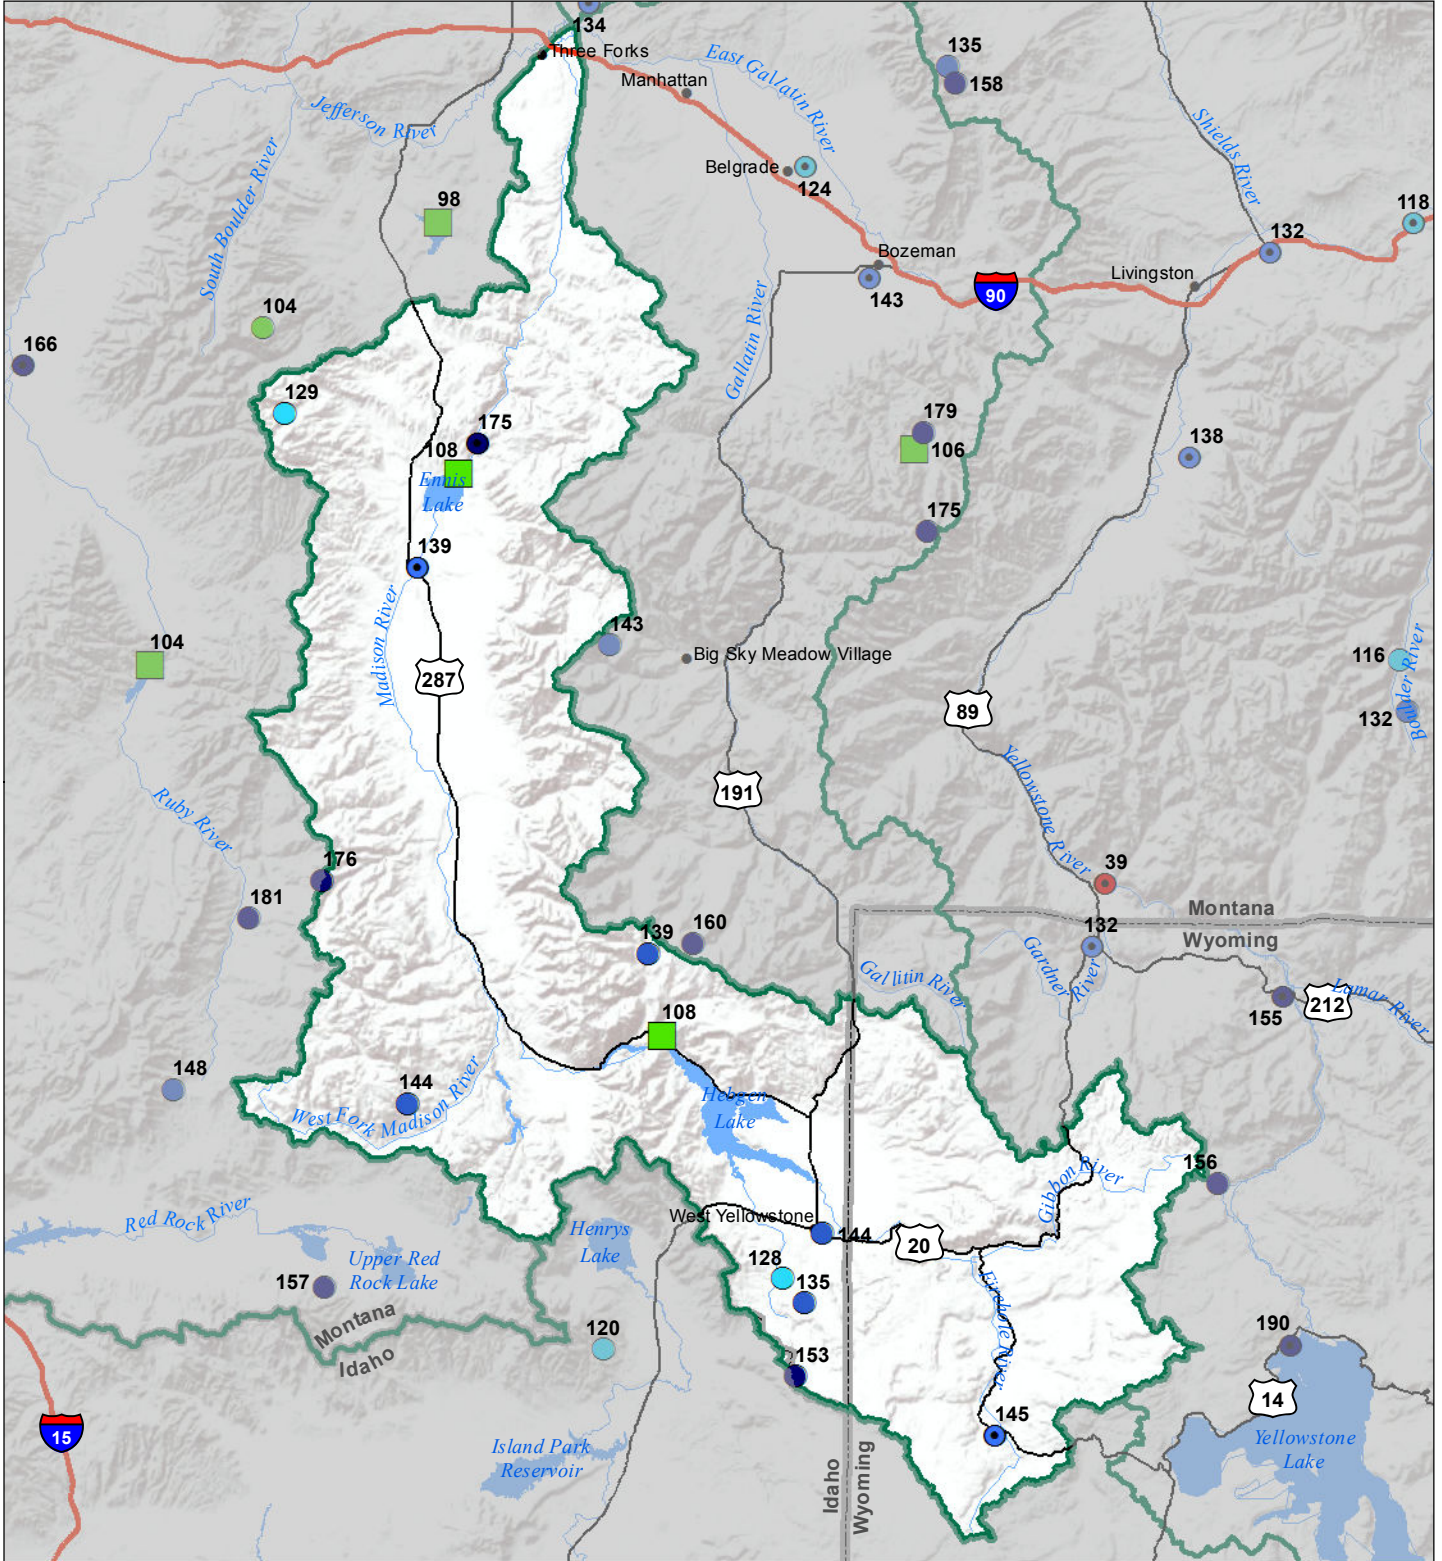

Madison River Basin Monthly Precipitation and Reservoir Levels Percentage of Normal May 1, 2017 (April 1, 2017 - May 1, 2017)

Precipitation Percent of Normal

SNOTEL

- > 150%
- 131 - 150%
- 111 - 130%
- 91 - 110%
- 71 - 90%
- 51 - 70%
- 1 - 50%

COOP/ACIS

- > 150%
- 131 - 150%
- 111 - 130%
- 91 - 110%
- 71 - 90%
- 51 - 70%
- 1 - 50%

Reservoirs Percent of Normal

- > 150%
- 131 - 150%
- 111 - 130%
- 91 - 110%
- 71 - 90%
- 51 - 70%
- 1 - 50%

Montana State Library
Natural Resource
Information System