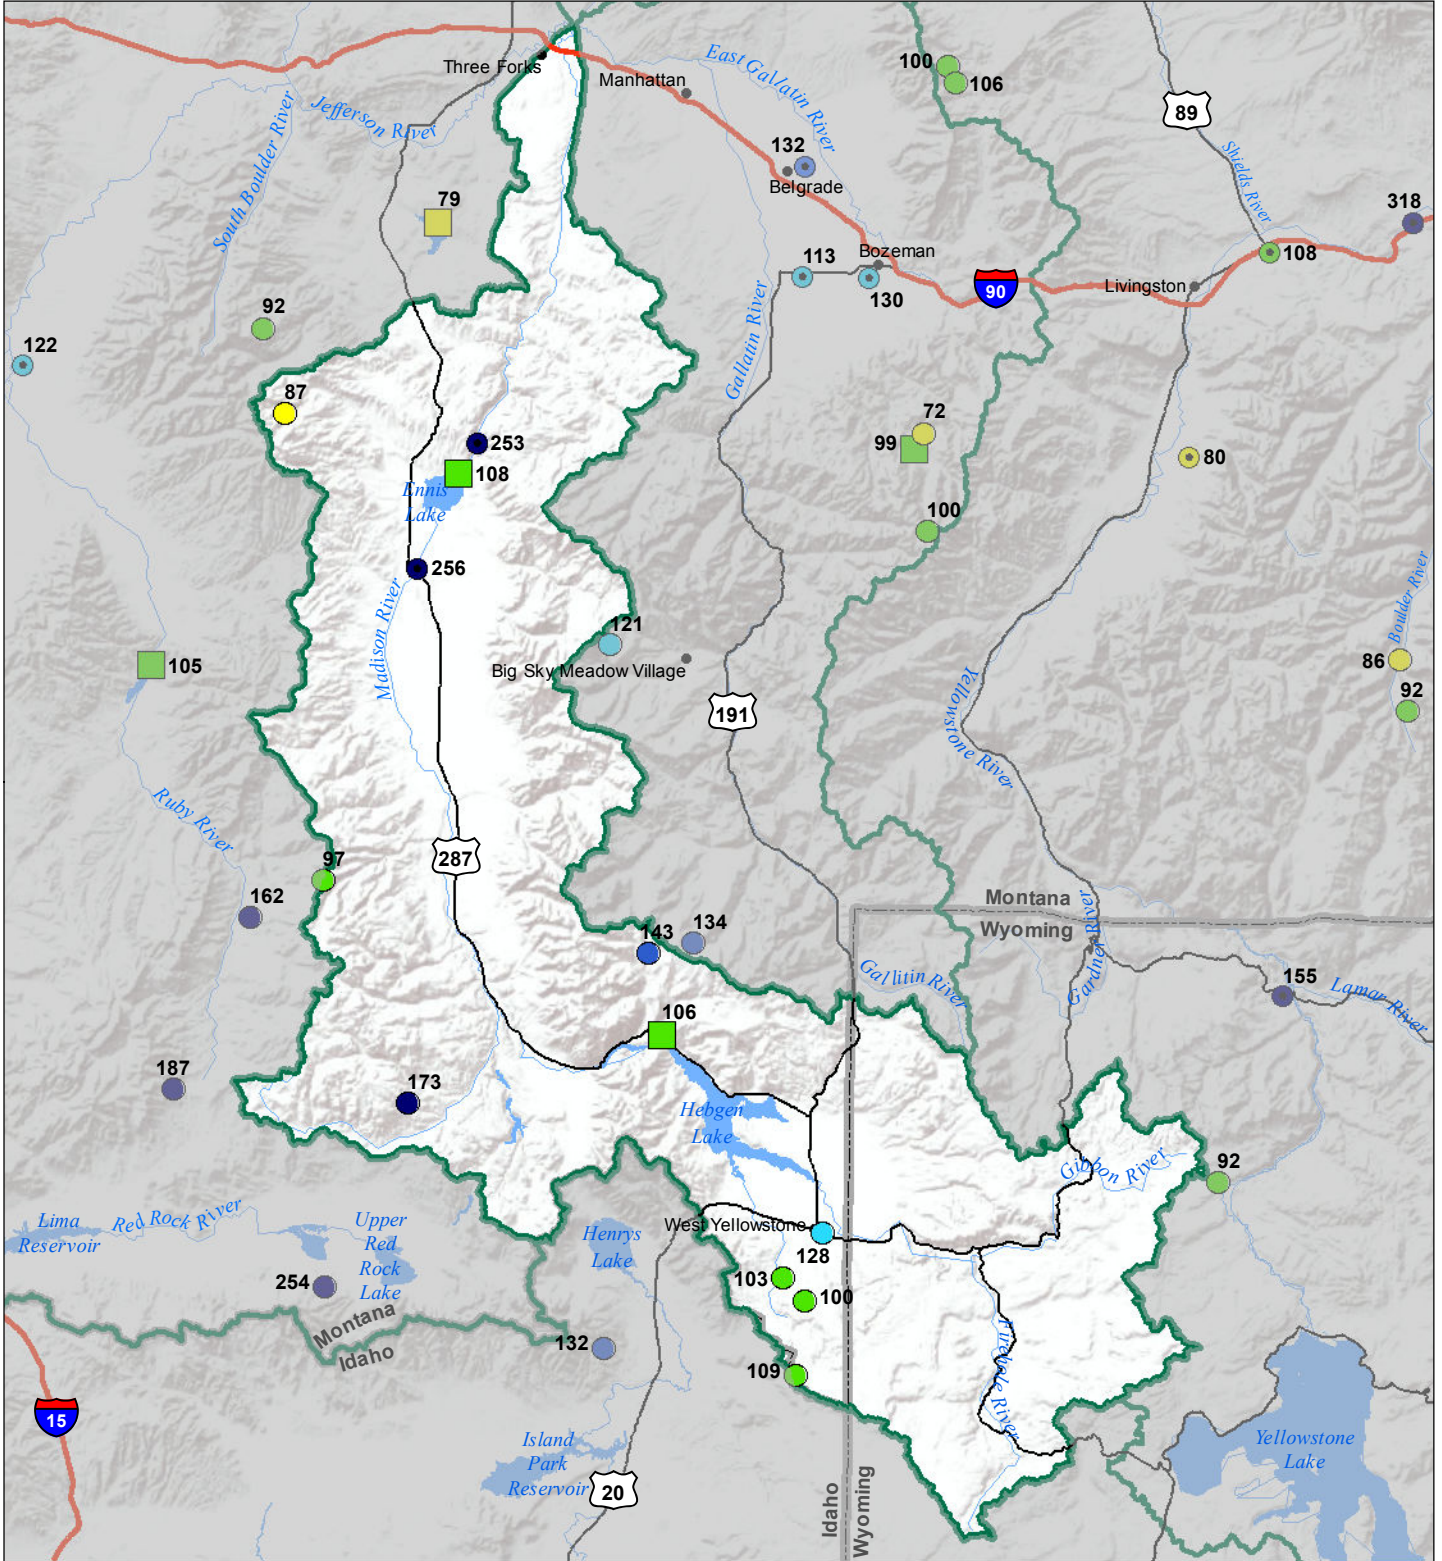

# Madison River Basin Monthly Precipitation and Reservoir Levels Percentage of Normal April 1, 2018 (March 1, 2018 - April 1, 2018)

### Precipitation Percent of Normal

#### SNOTEL

- > 150%
- 131 - 150%
- 111 - 130%
- 91 - 110%
- 71 - 90%
- 51 - 70%
- 1 - 50%