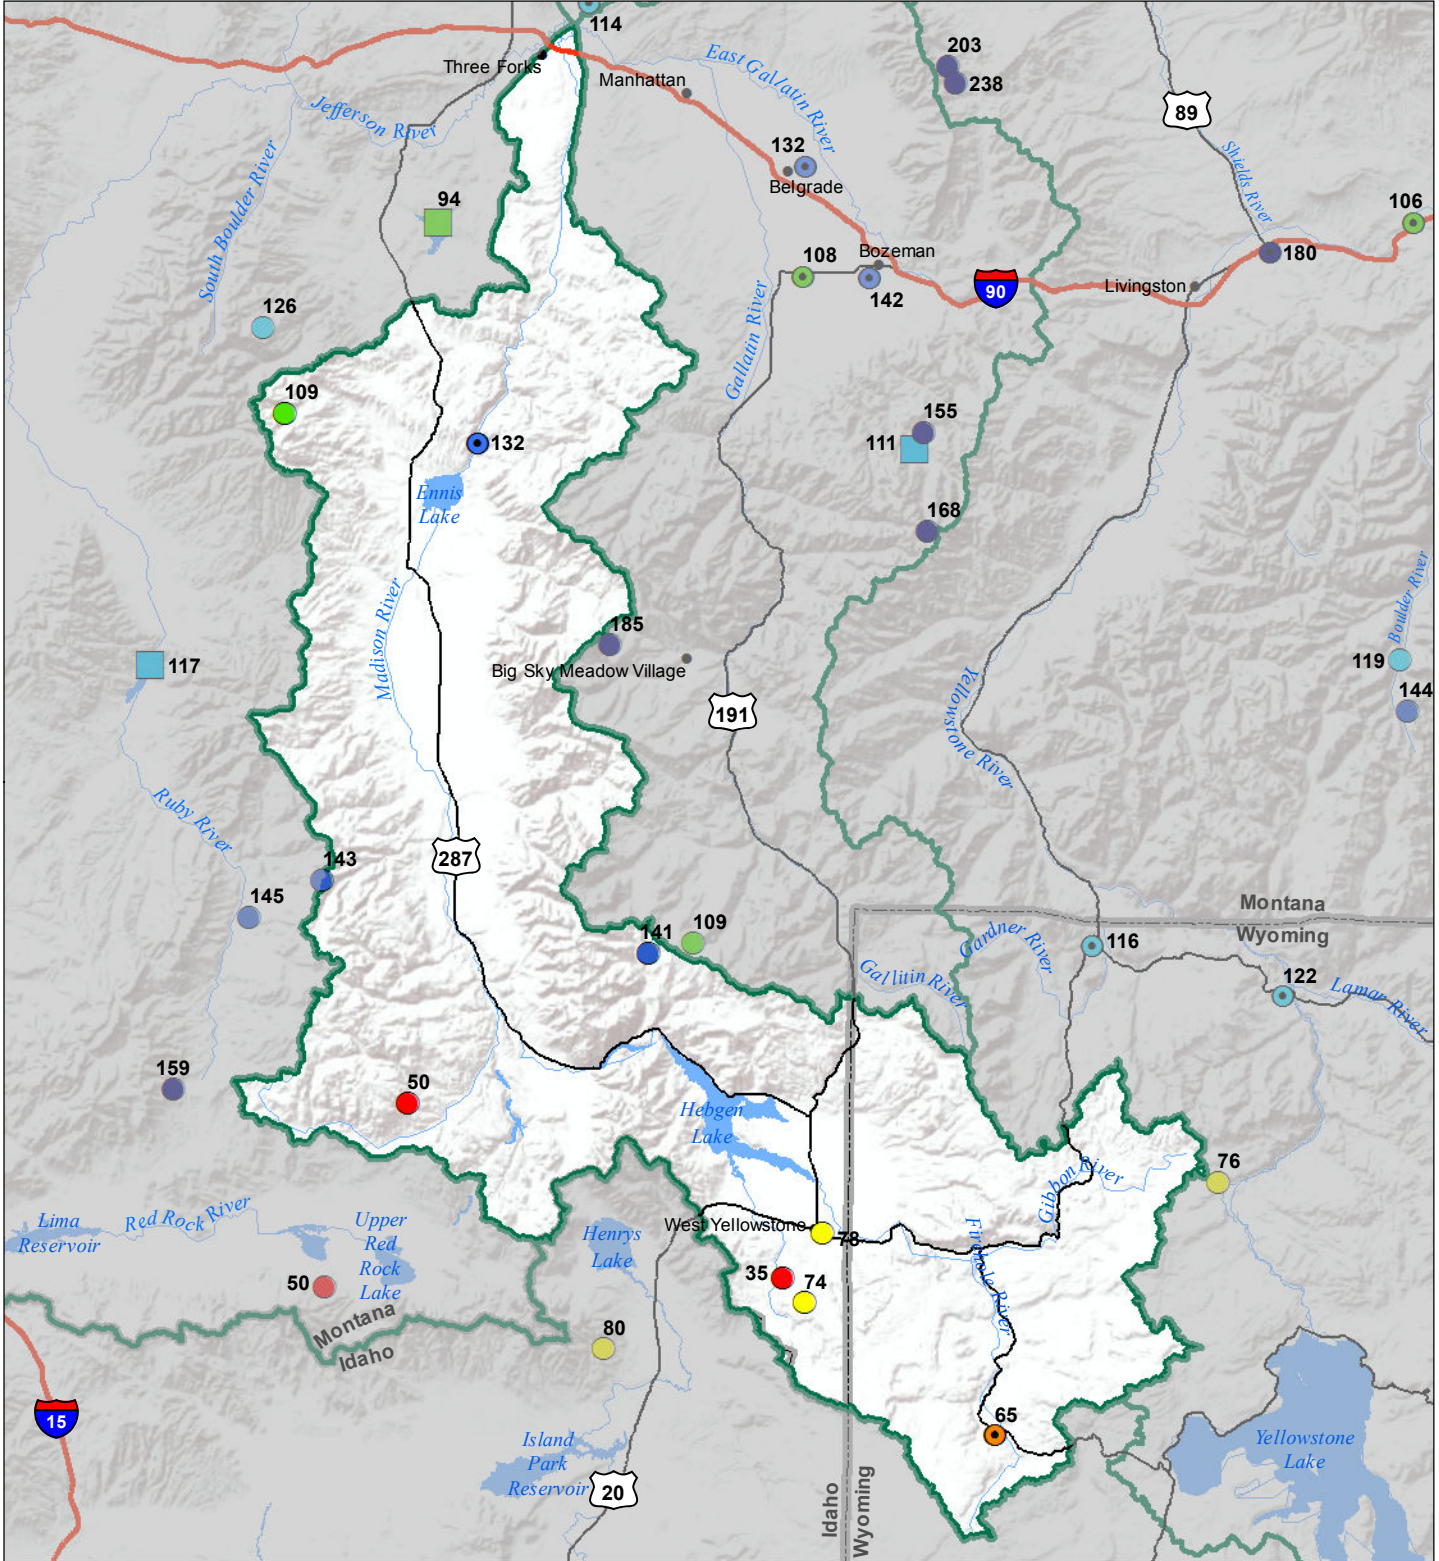

# Madison River Basin Monthly Precipitation and Reservoir Levels Percentage of Normal December 1, 2018 (November 1, 2018 - December 1, 2018)

### Precipitation Percent of Normal

#### SNOTEL

- > 150%
- 131 - 150%
- 111 - 130%
- 91 - 110%
- 71 - 90%
- 51 - 70%
- 1 - 50%