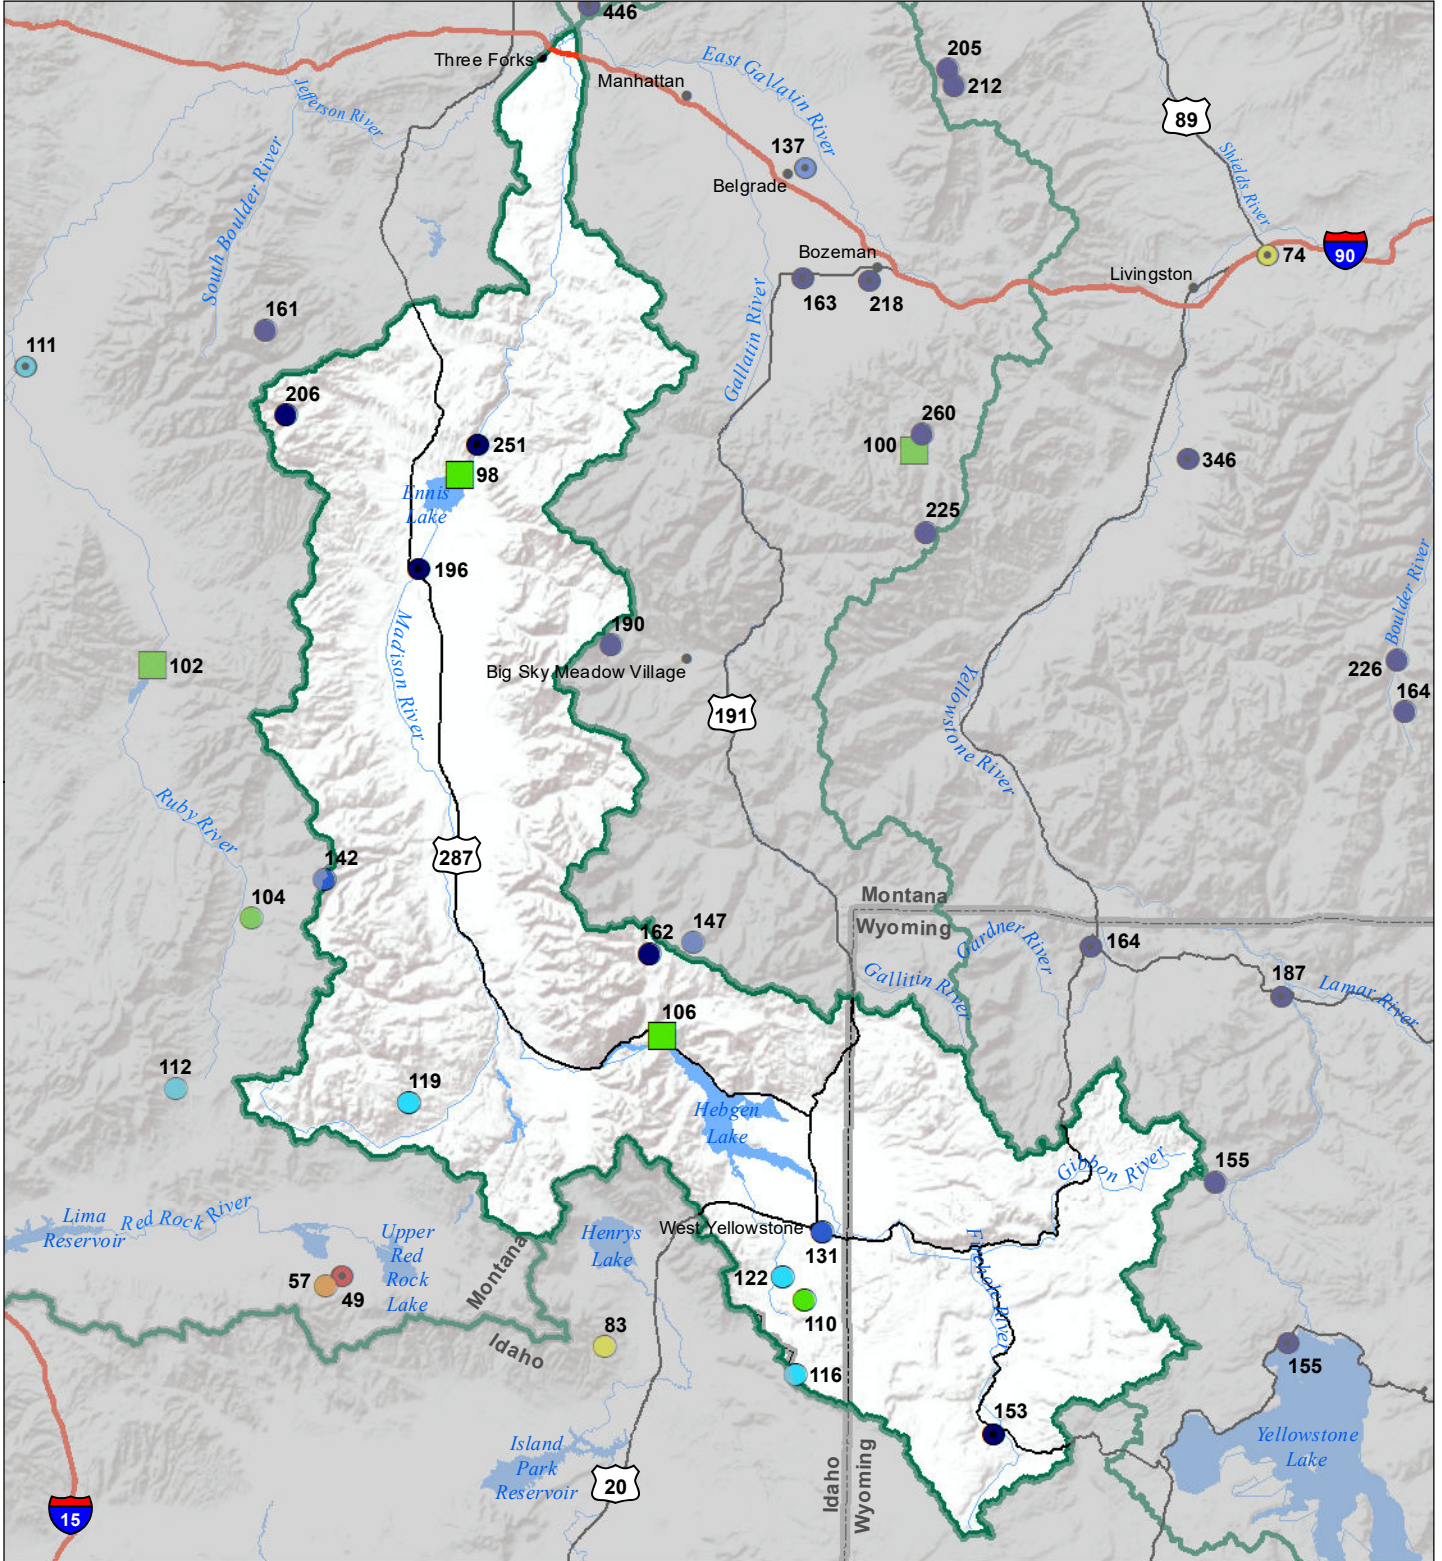

Madison River Basin Monthly Precipitation and Reservoir Levels Percentage of Normal March 1, 2021 (February 1, 2021 - March 1, 2021)

Precipitation Percent of Normal

SNOTEL

- > 150%
- 131 - 150%
- 111 - 130%
- 91 - 110%
- 71 - 90%
- 51 - 70%
- 1 - 50%

COOP/ACIS

- > 150%
- 131 - 150%
- 111 - 130%
- 91 - 110%
- 71 - 90%
- 51 - 70%
- 1 - 50%

Reservoirs Percent of Normal

- > 150%
- 131 - 150%
- 111 - 130%
- 91 - 110%
- 71 - 90%
- 51 - 70%
- 1 - 50%