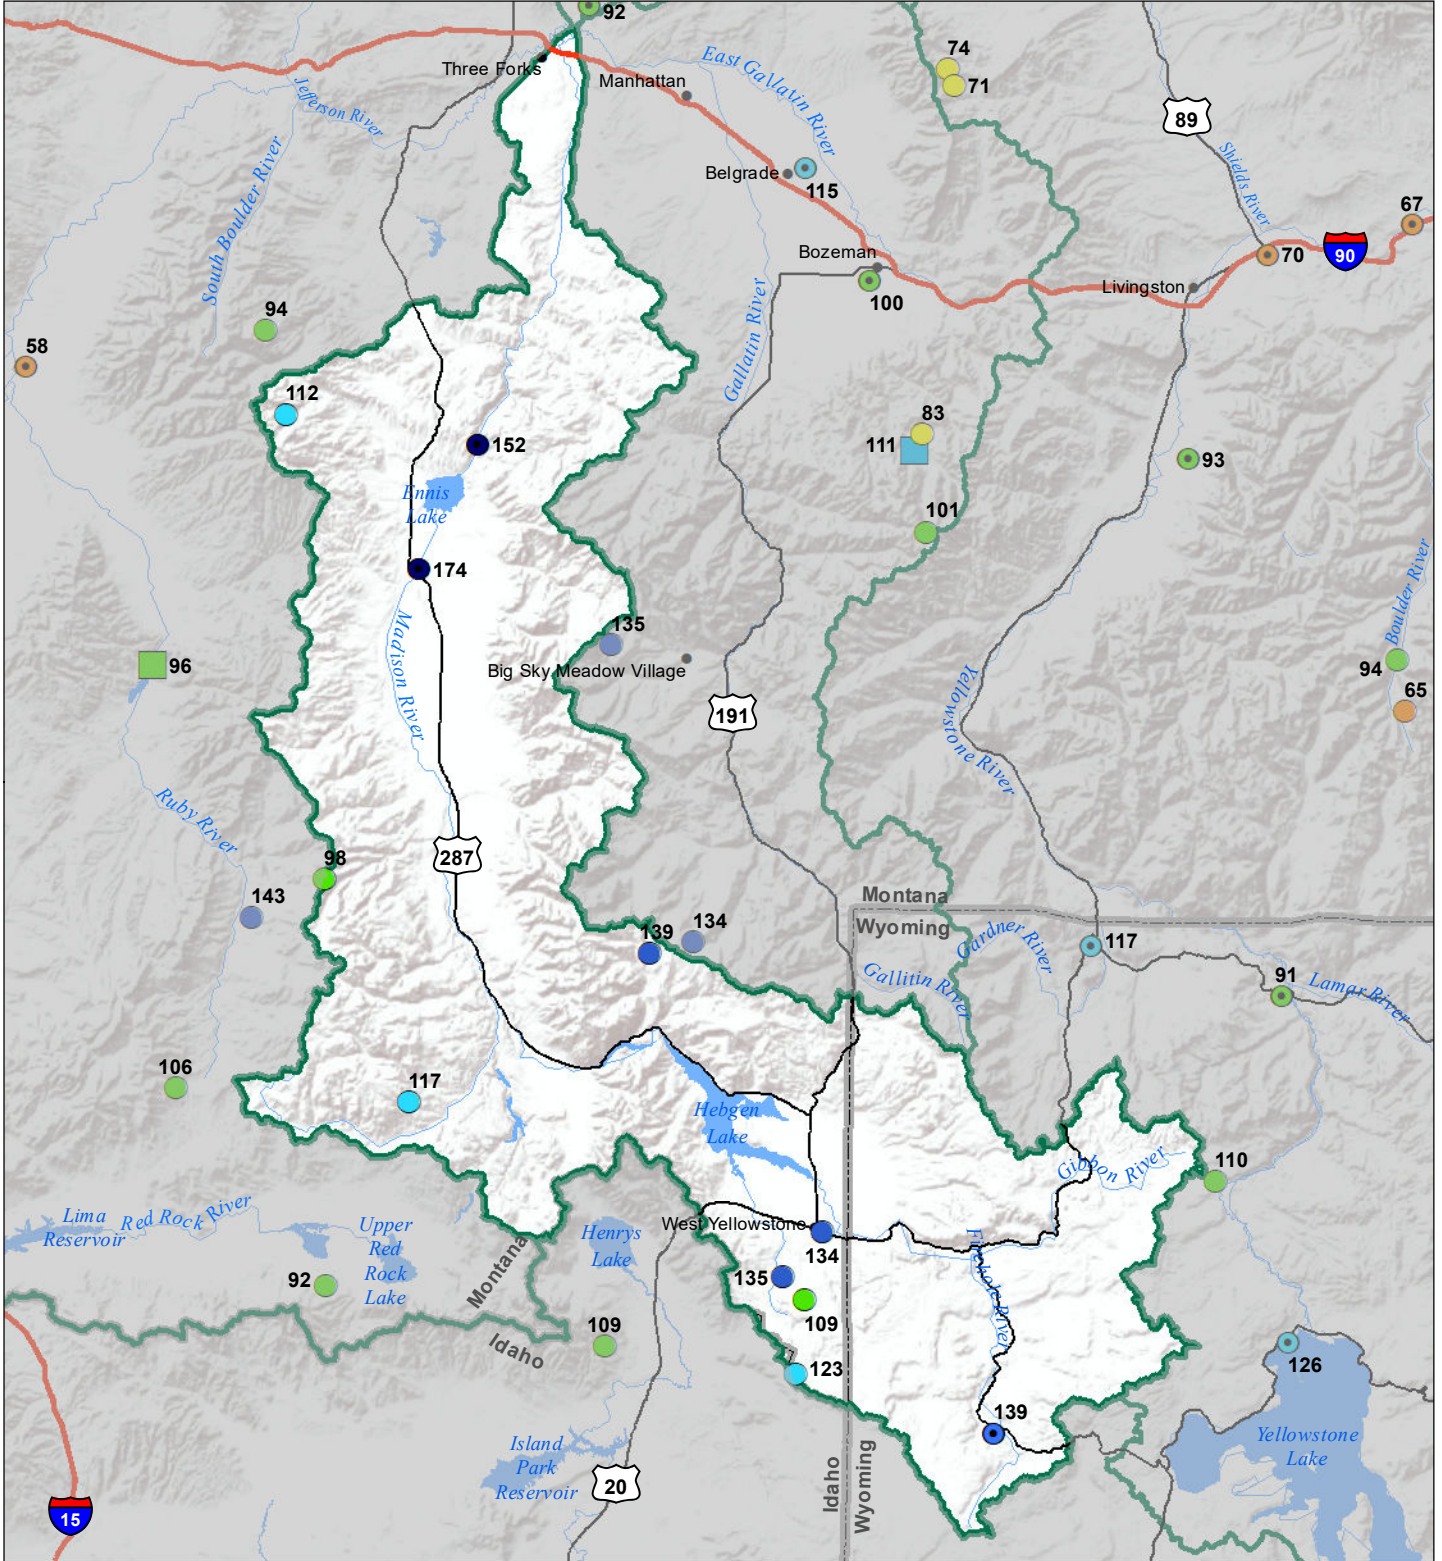

# Madison River Basin Monthly Precipitation and Reservoir Levels Percentage of Normal June 1, 2021 (May 1, 2021 - June 1, 2021)

### Precipitation Percent of Normal

SNOTEL		COOP/ACIS	
● > 150%	● 71 - 90%	● > 150%	● 71 - 90%
● 131 - 150%	● 51 - 70%	● 131 - 150%	● 51 - 70%
● 111 - 130%	● 1 - 50%	● 111 - 130%	● 1 - 50%
● 91 - 110%		● 91 - 110%	

### Reservoirs Percent of Normal

■ > 150%
■ 131 - 150%
■ 111 - 130%
■ 91 - 110%
■ 71 - 90%
■ 51 - 70%
■ 1 - 50%