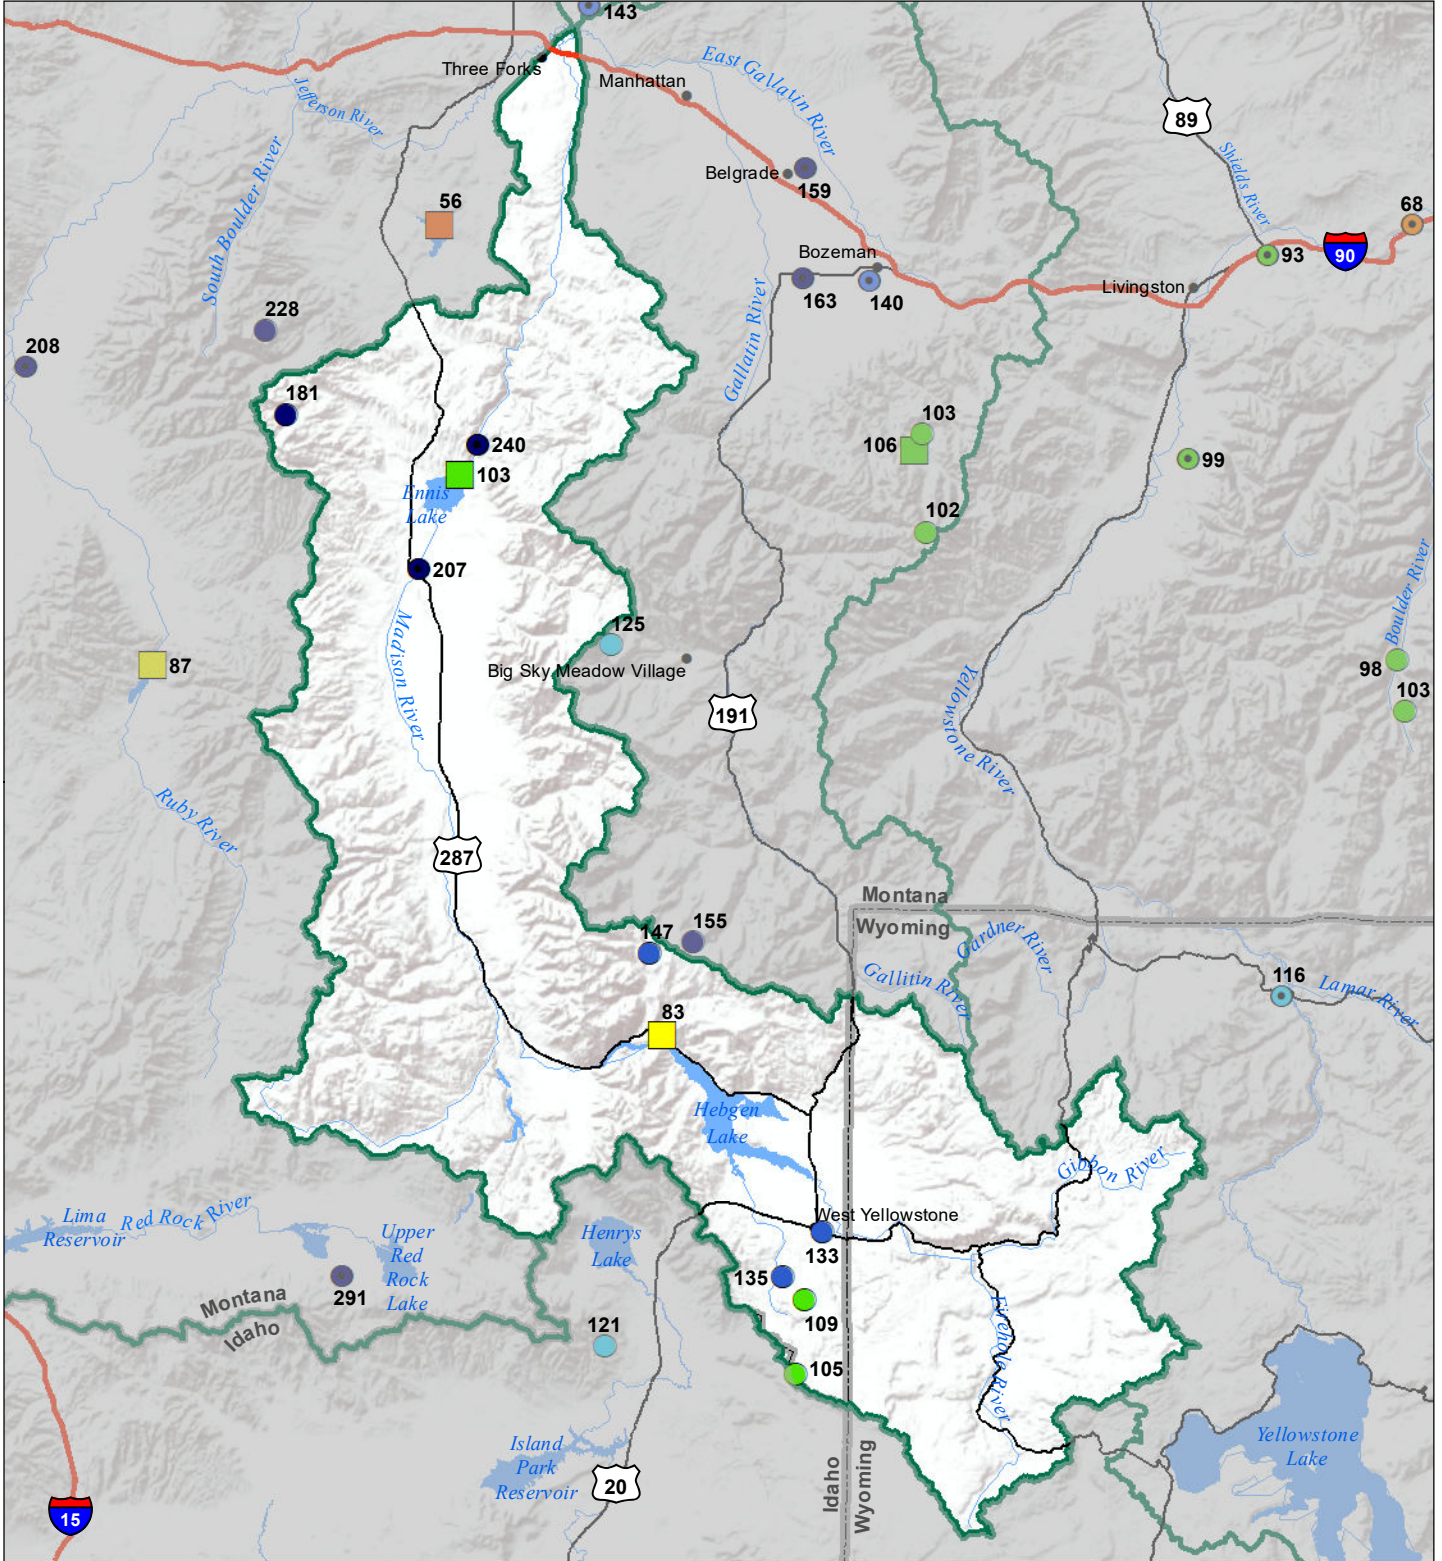

Madison River Basin

Monthly Precipitation and Reservoir Levels Percentage of Normal

November 1, 2021 (October 1, 2021 - November 1, 2021)

Precipitation Percent of Normal

SNOTEL		COOP/ACIS	
● > 150%	● 71 - 90%	● > 150%	● 71 - 90%
● 131 - 150%	● 51 - 70%	● 131 - 150%	● 51 - 70%
● 111 - 130%	● 1 - 50%	● 111 - 130%	● 1 - 50%
● 91 - 110%		● 91 - 110%	

Reservoirs Percent of Normal

■ > 150%
■ 131 - 150%
■ 111 - 130%
■ 91 - 110%
■ 71 - 90%
■ 51 - 70%
■ 1 - 50%