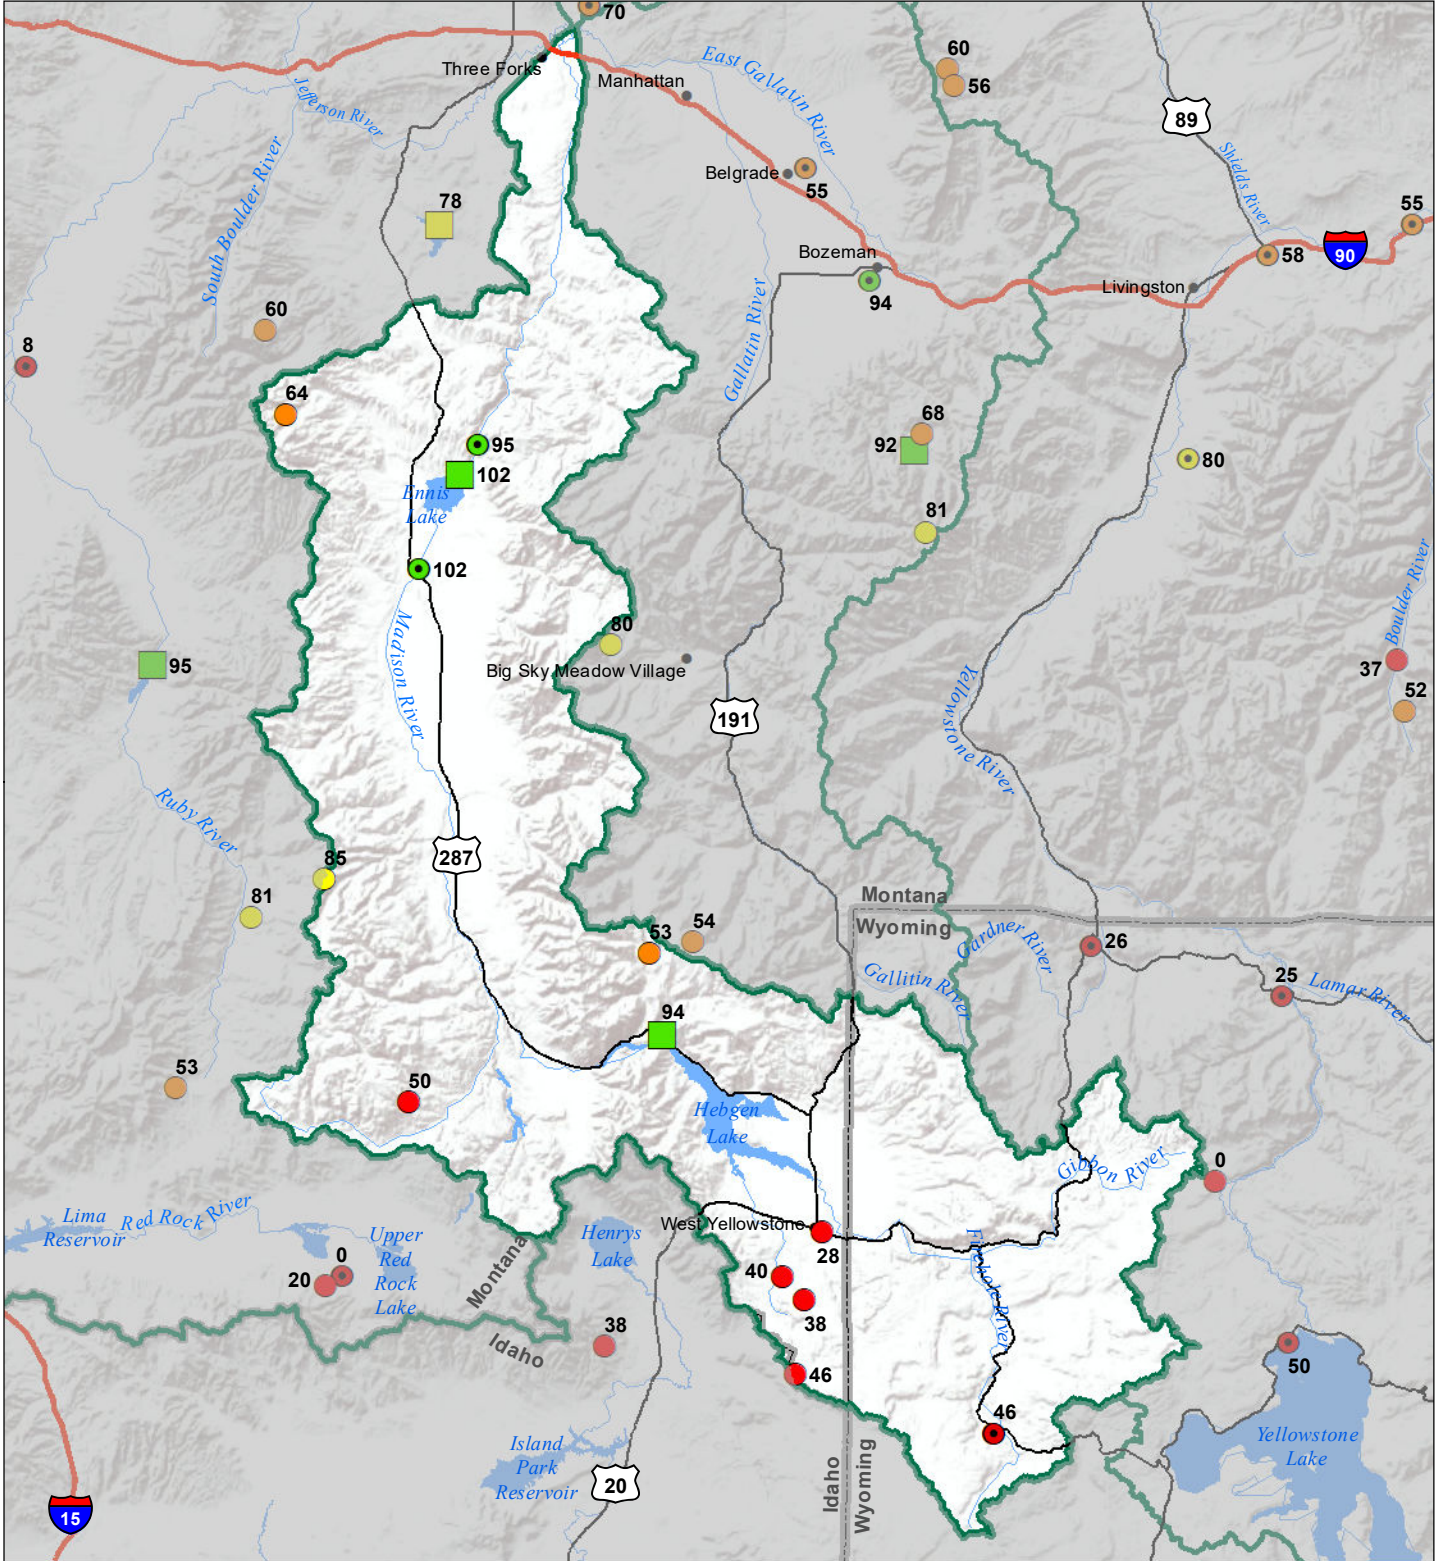

Madison River Basin Monthly Precipitation and Reservoir Levels Percentage of Normal April 1, 2022 (March 1, 2022 - April 1, 2022)

Precipitation Percent of Normal

SNOTEL

- > 150%
- 131 - 150%
- 111 - 130%
- 91 - 110%
- 71 - 90%
- 51 - 70%
- 1 - 50%

COOP/ACIS

- > 150%
- 131 - 150%
- 111 - 130%
- 91 - 110%
- 71 - 90%
- 51 - 70%
- 1 - 50%

Reservoirs Percent of Normal

- > 150%
- 131 - 150%
- 111 - 130%
- 91 - 110%
- 71 - 90%
- 51 - 70%
- 1 - 50%