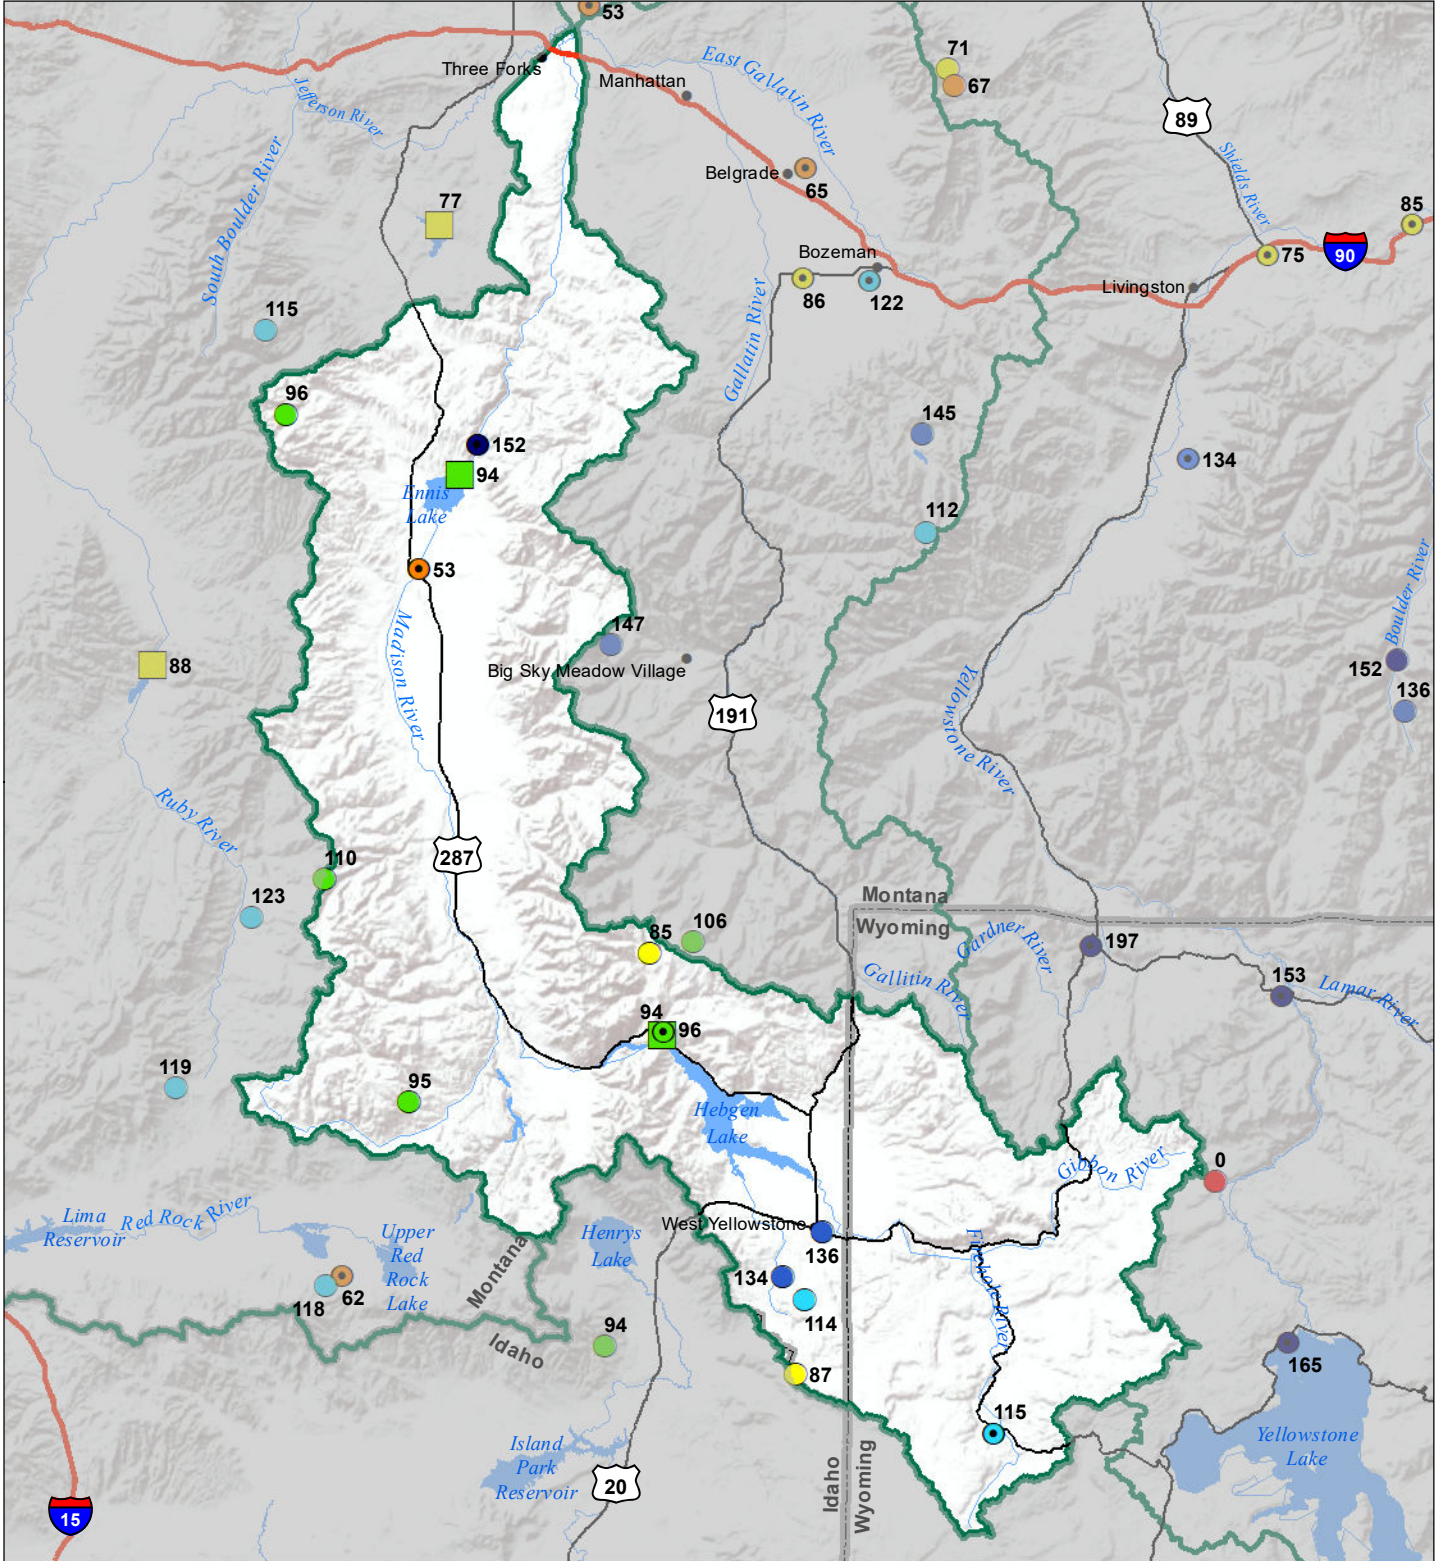

Madison River Basin Monthly Precipitation and Reservoir Levels Percentage of Normal May 1, 2022 (April 1, 2022 - May 1, 2022)

Precipitation Percent of Normal

SNOTEL		COOP/ACIS	
● > 150%	● 71 - 90%	● > 150%	● 71 - 90%
● 131 - 150%	● 51 - 70%	● 131 - 150%	● 51 - 70%
● 111 - 130%	● 1 - 50%	● 111 - 130%	● 1 - 50%
● 91 - 110%		● 91 - 110%	

Reservoirs Percent of Normal

■ > 150%
■ 131 - 150%
■ 111 - 130%
■ 91 - 110%
■ 71 - 90%
■ 51 - 70%
■ 1 - 50%