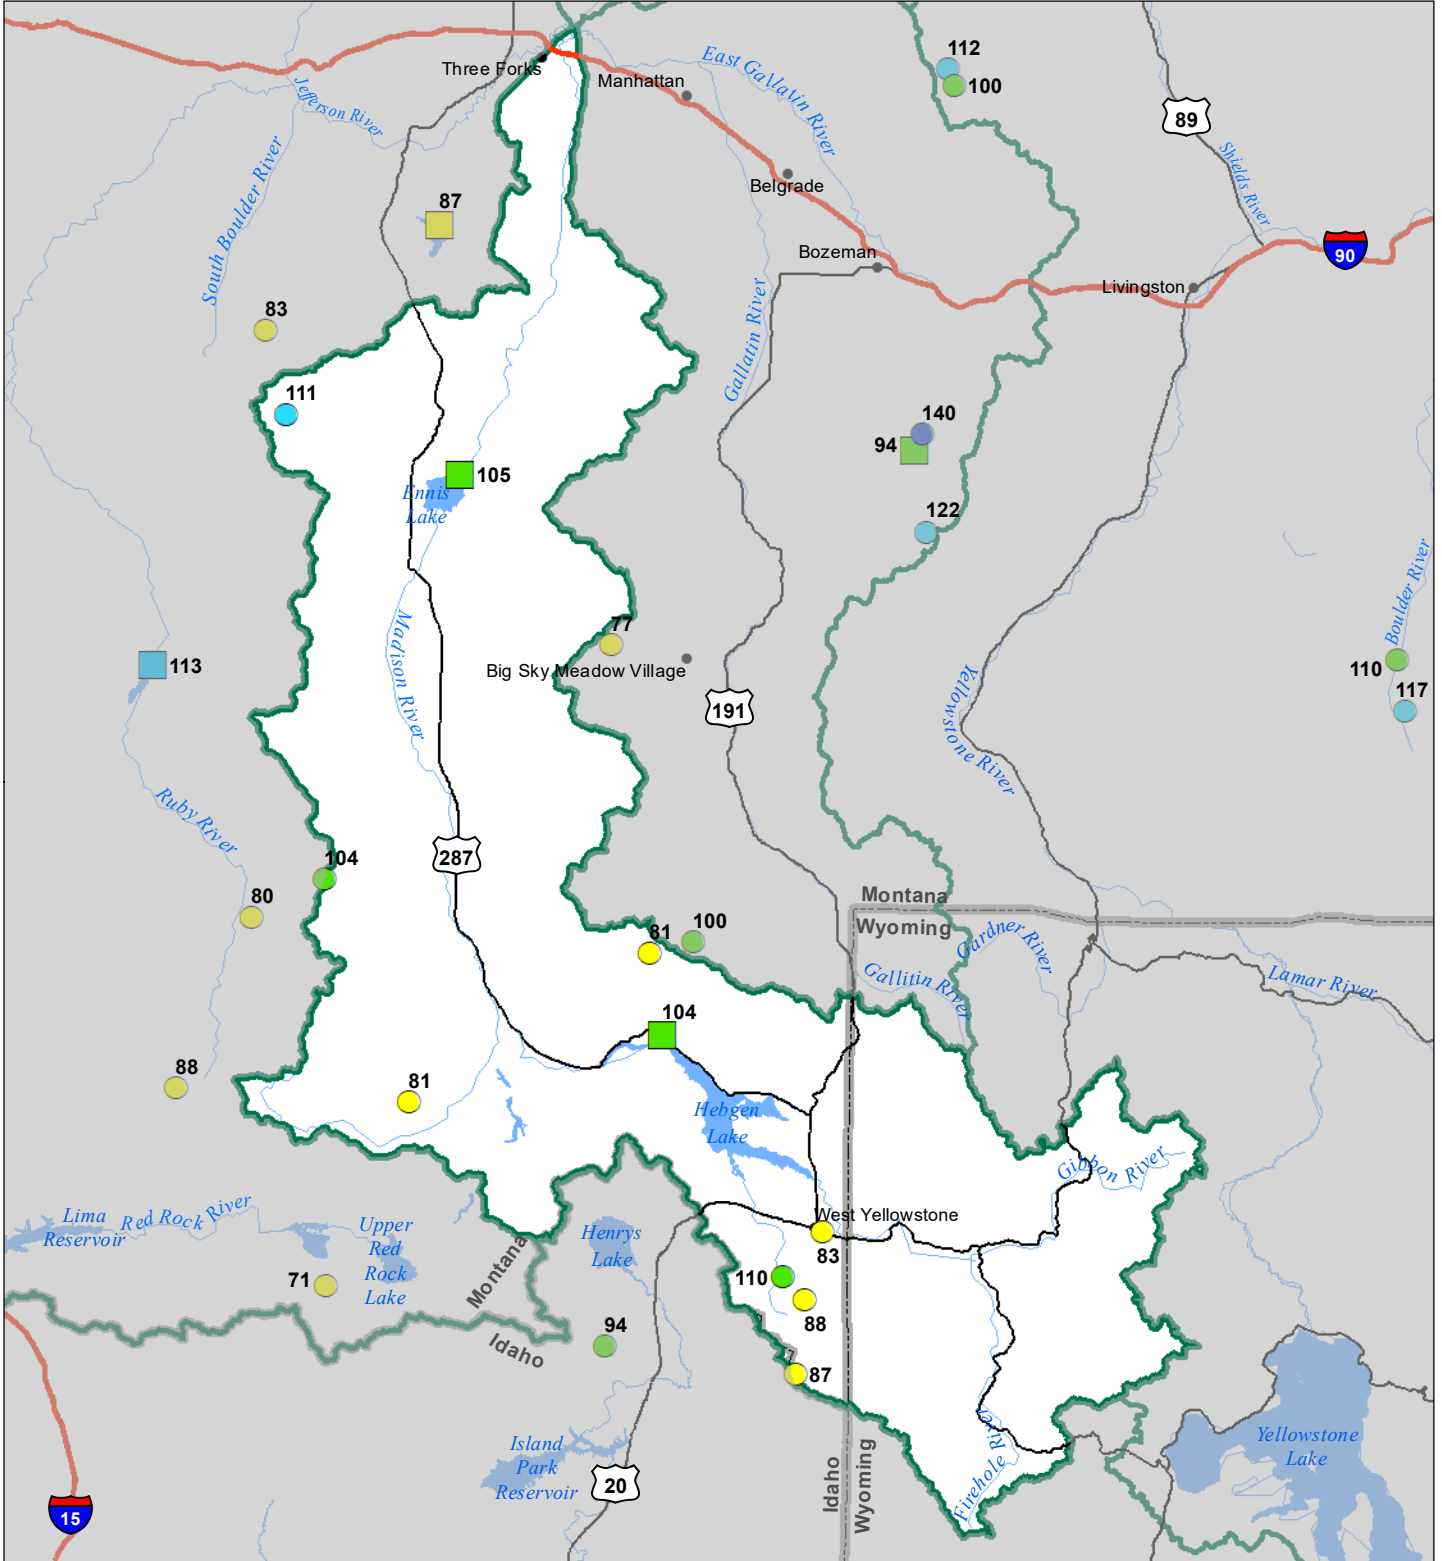

# Madison River Basin Monthly Precipitation and Reservoir Levels Percentage of Normal March 1, 2023 (February 1, 2022 - March 1, 2023)

### Precipitation Percent of Normal

#### SNOTEL

- > 150%
- 131 - 150%
- 111 - 130%
- 91 - 110%
- 71 - 90%
- 51 - 70%
- 1 - 50%