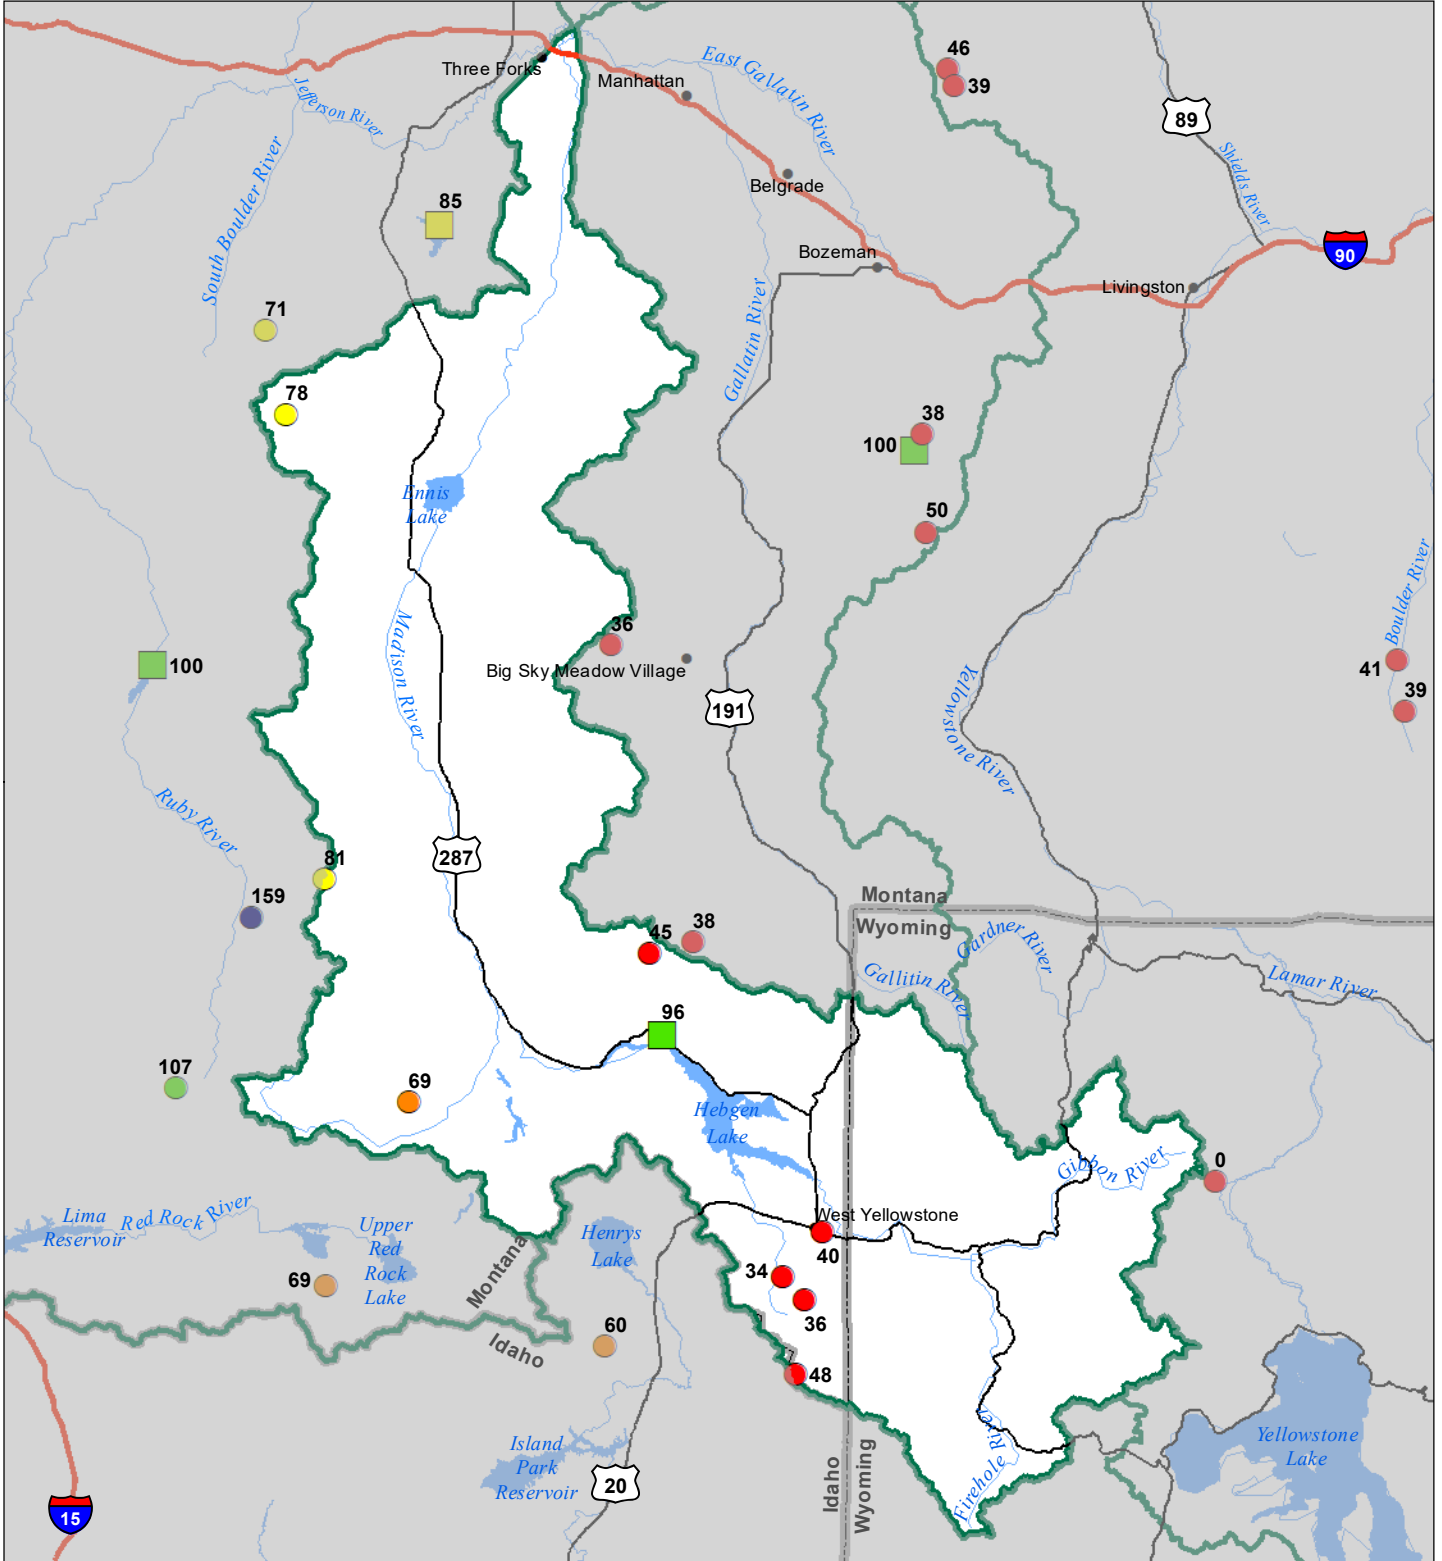

Madison River Basin Monthly Precipitation and Reservoir Levels Percentage of Normal June 1, 2023 (May 1, 2022 - June 1, 2023)

Precipitation Percent of Normal

| SNOTEL | | COOP/ACIS | |
|--------------|------------|--------------|------------|
| ● > 150% | ● 71 - 90% | ● > 150% | ● 71 - 90% |
| ● 131 - 150% | ● 51 - 70% | ● 131 - 150% | ● 51 - 70% |
| ● 111 - 130% | ● 1 - 50% | ● 111 - 130% | ● 1 - 50% |
| ● 91 - 110% | | ● 91 - 110% | |

Reservoirs Percent of Normal

| |
|--------------|
| ■ > 150% |
| ■ 131 - 150% |
| ■ 111 - 130% |
| ■ 91 - 110% |
| ■ 71 - 90% |
| ■ 51 - 70% |
| ■ 1 - 50% |