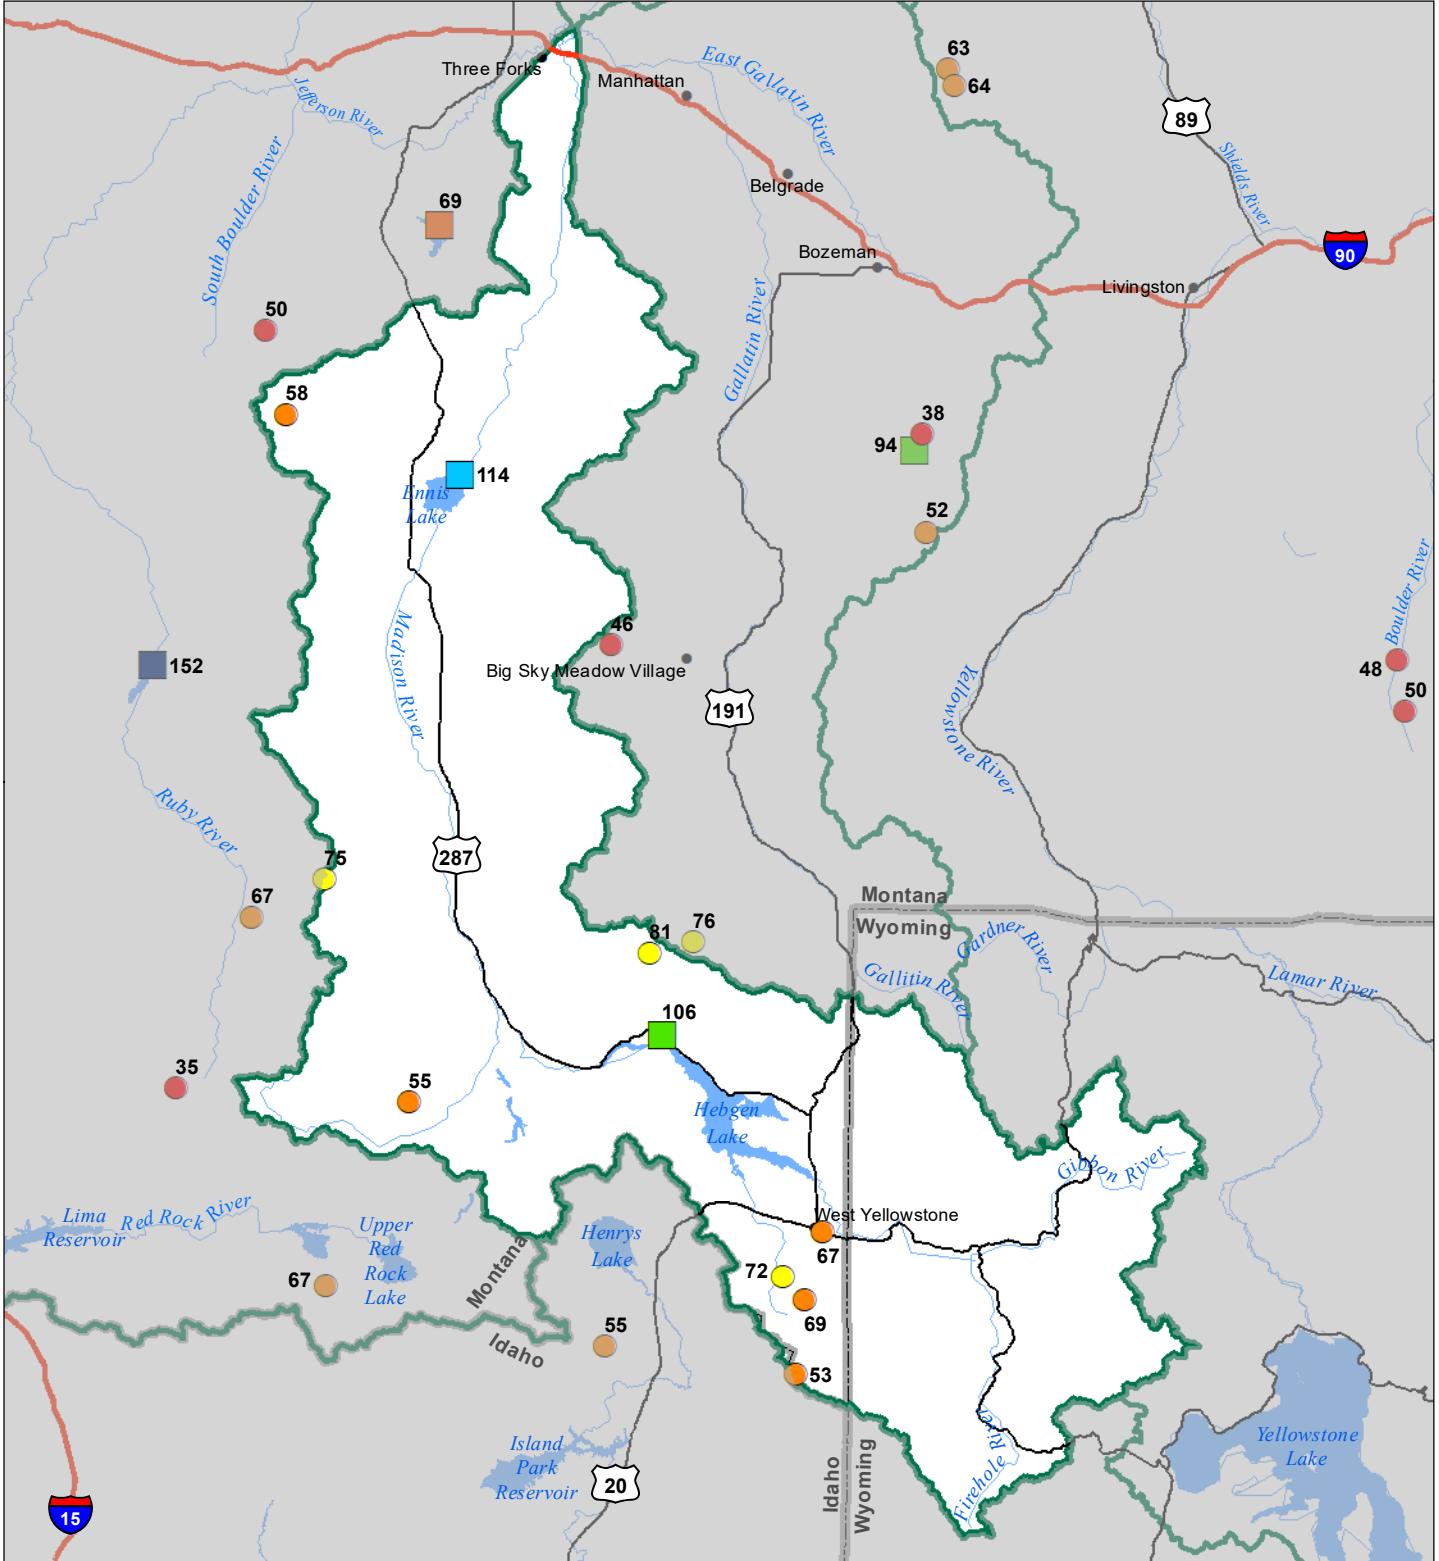

Madison River Basin Monthly Precipitation and Reservoir Levels Percentage of Normal December 1, 2023 (November 1, 2023 - December 1, 2023)

Precipitation Percent of Normal

SNOTEL

- > 150%
- 131 - 150%
- 111 - 130%
- 91 - 110%
- 71 - 90%
- 51 - 70%
- 1 - 50%

COOP/ACIS

- > 150%
- 131 - 150%
- 111 - 130%
- 91 - 110%
- 71 - 90%
- 51 - 70%
- 1 - 50%

Reservoirs Percent of Normal

- > 150%
- 131 - 150%
- 111 - 130%
- 91 - 110%
- 71 - 90%
- 51 - 70%
- 1 - 50%