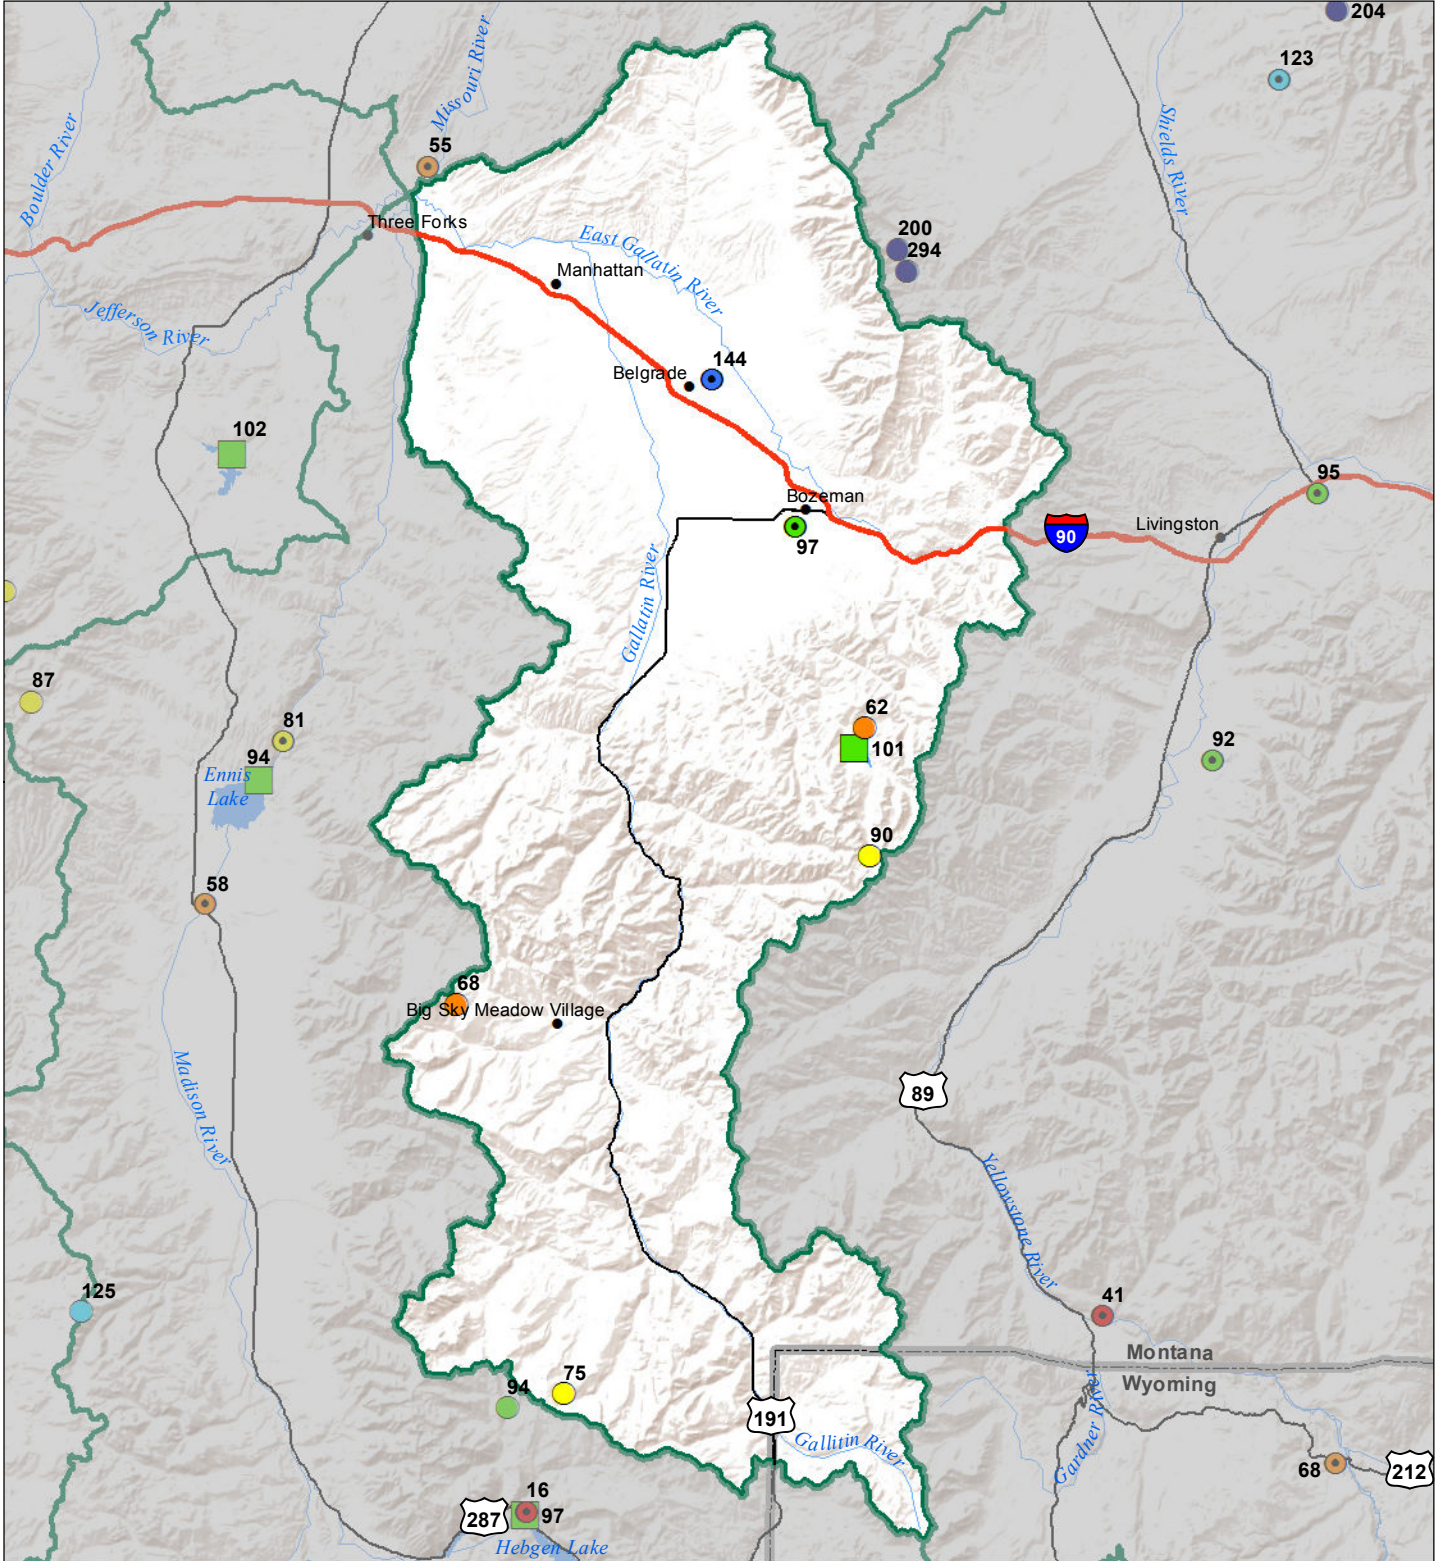

# Gallatin River Basin Monthly Precipitation and Reservoir Levels Percentage of Normal August 1, 2016 (July 1, 2016 - August 1, 2016)

### Precipitation Percent of Normal

#### SNOTEL

- > 150%
- 131 - 150%
- 111 - 130%
- 91 - 110%
- 71 - 90%
- 51 - 70%
- 1 - 50%