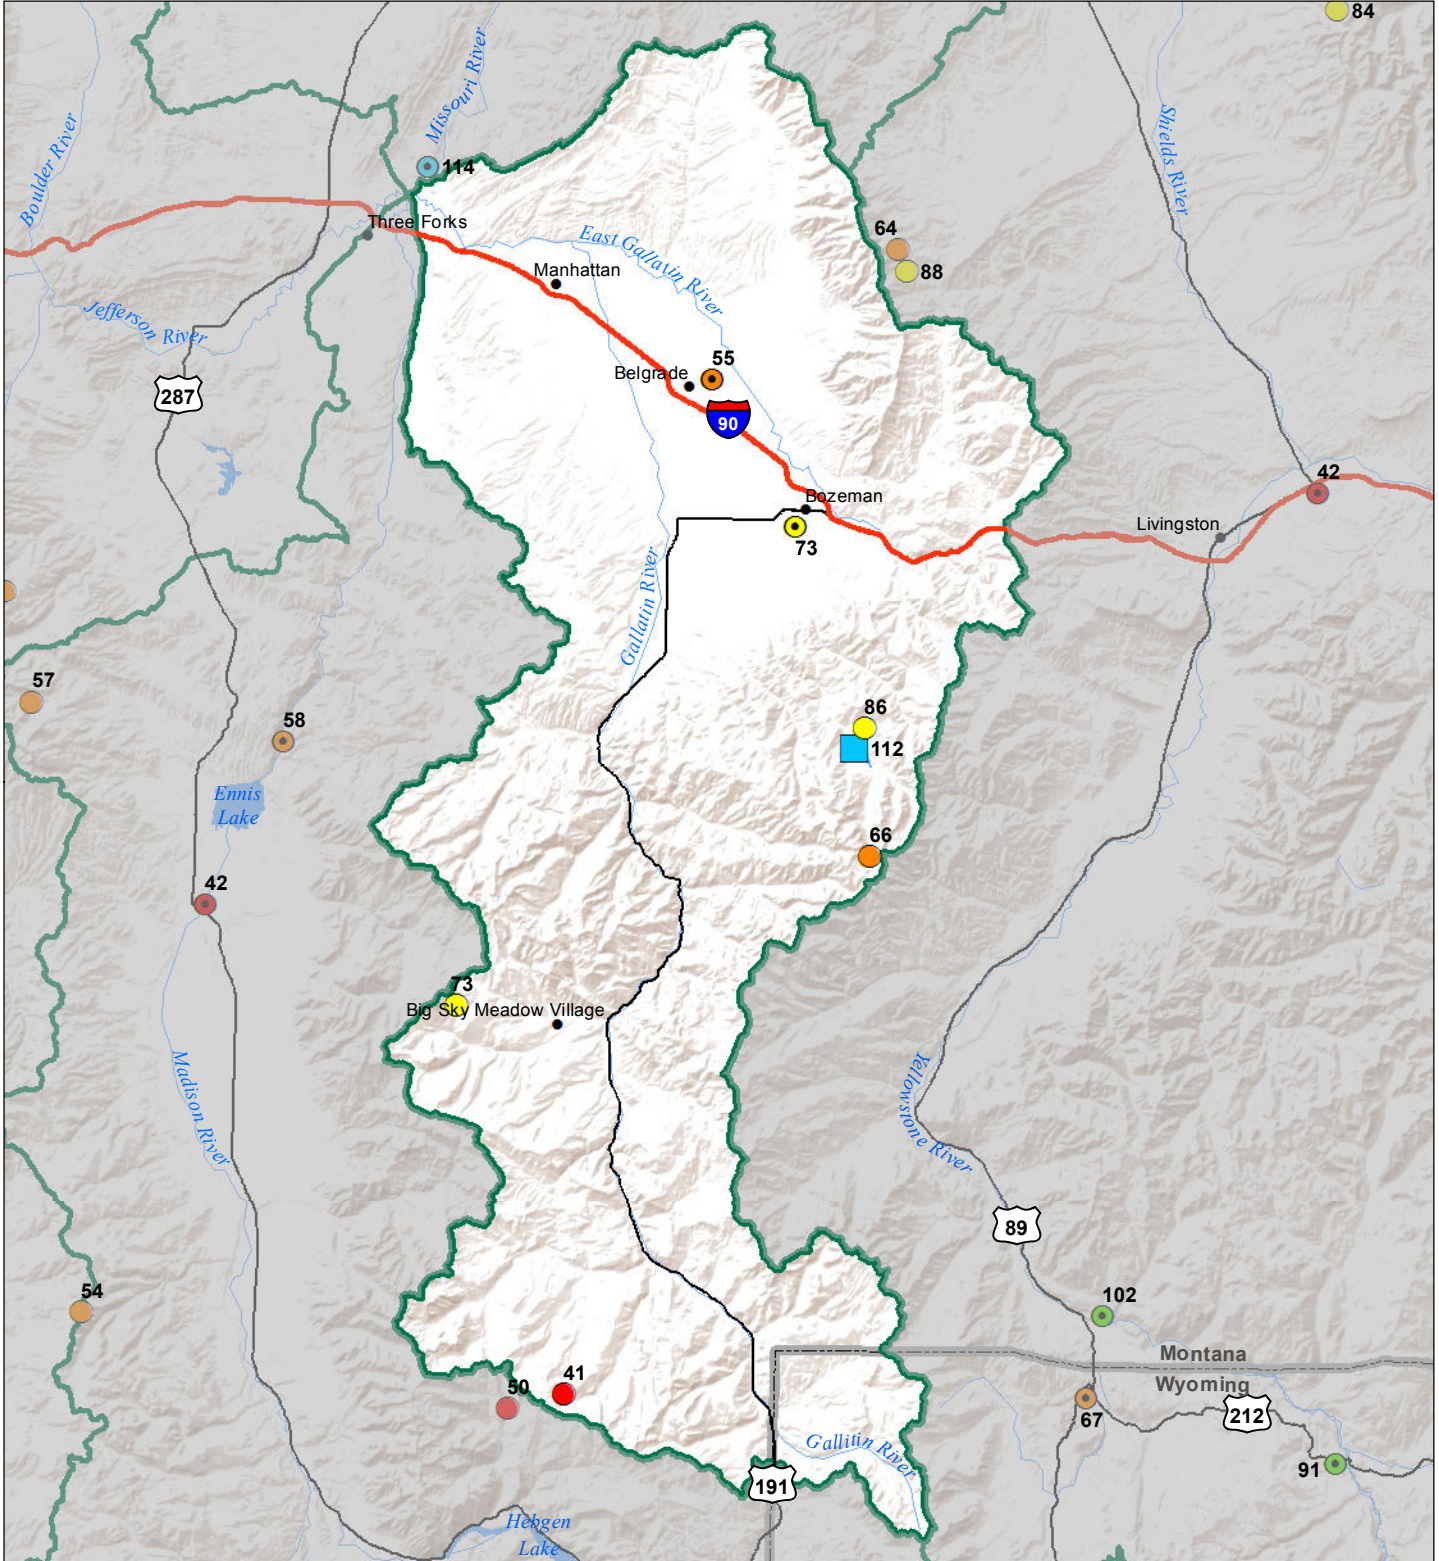

Gallatin River Basin Monthly Precipitation and Reservoir Levels Percentage of Normal December 1, 2016 (November 1, 2016 - December 1, 2016)

Precipitation Percent of Normal

SNOTEL

- > 150%
- 131 - 150%
- 111 - 130%
- 91 - 110%
- 71 - 90%
- 51 - 70%
- 1 - 50%

COOP/ACIS

- > 150%
- 131 - 150%
- 111 - 130%
- 91 - 110%
- 71 - 90%
- 51 - 70%
- 1 - 50%

Reservoirs Percent of Normal

- > 150%
- 131 - 150%
- 111 - 130%
- 91 - 110%
- 71 - 90%
- 51 - 70%
- 1 - 50%