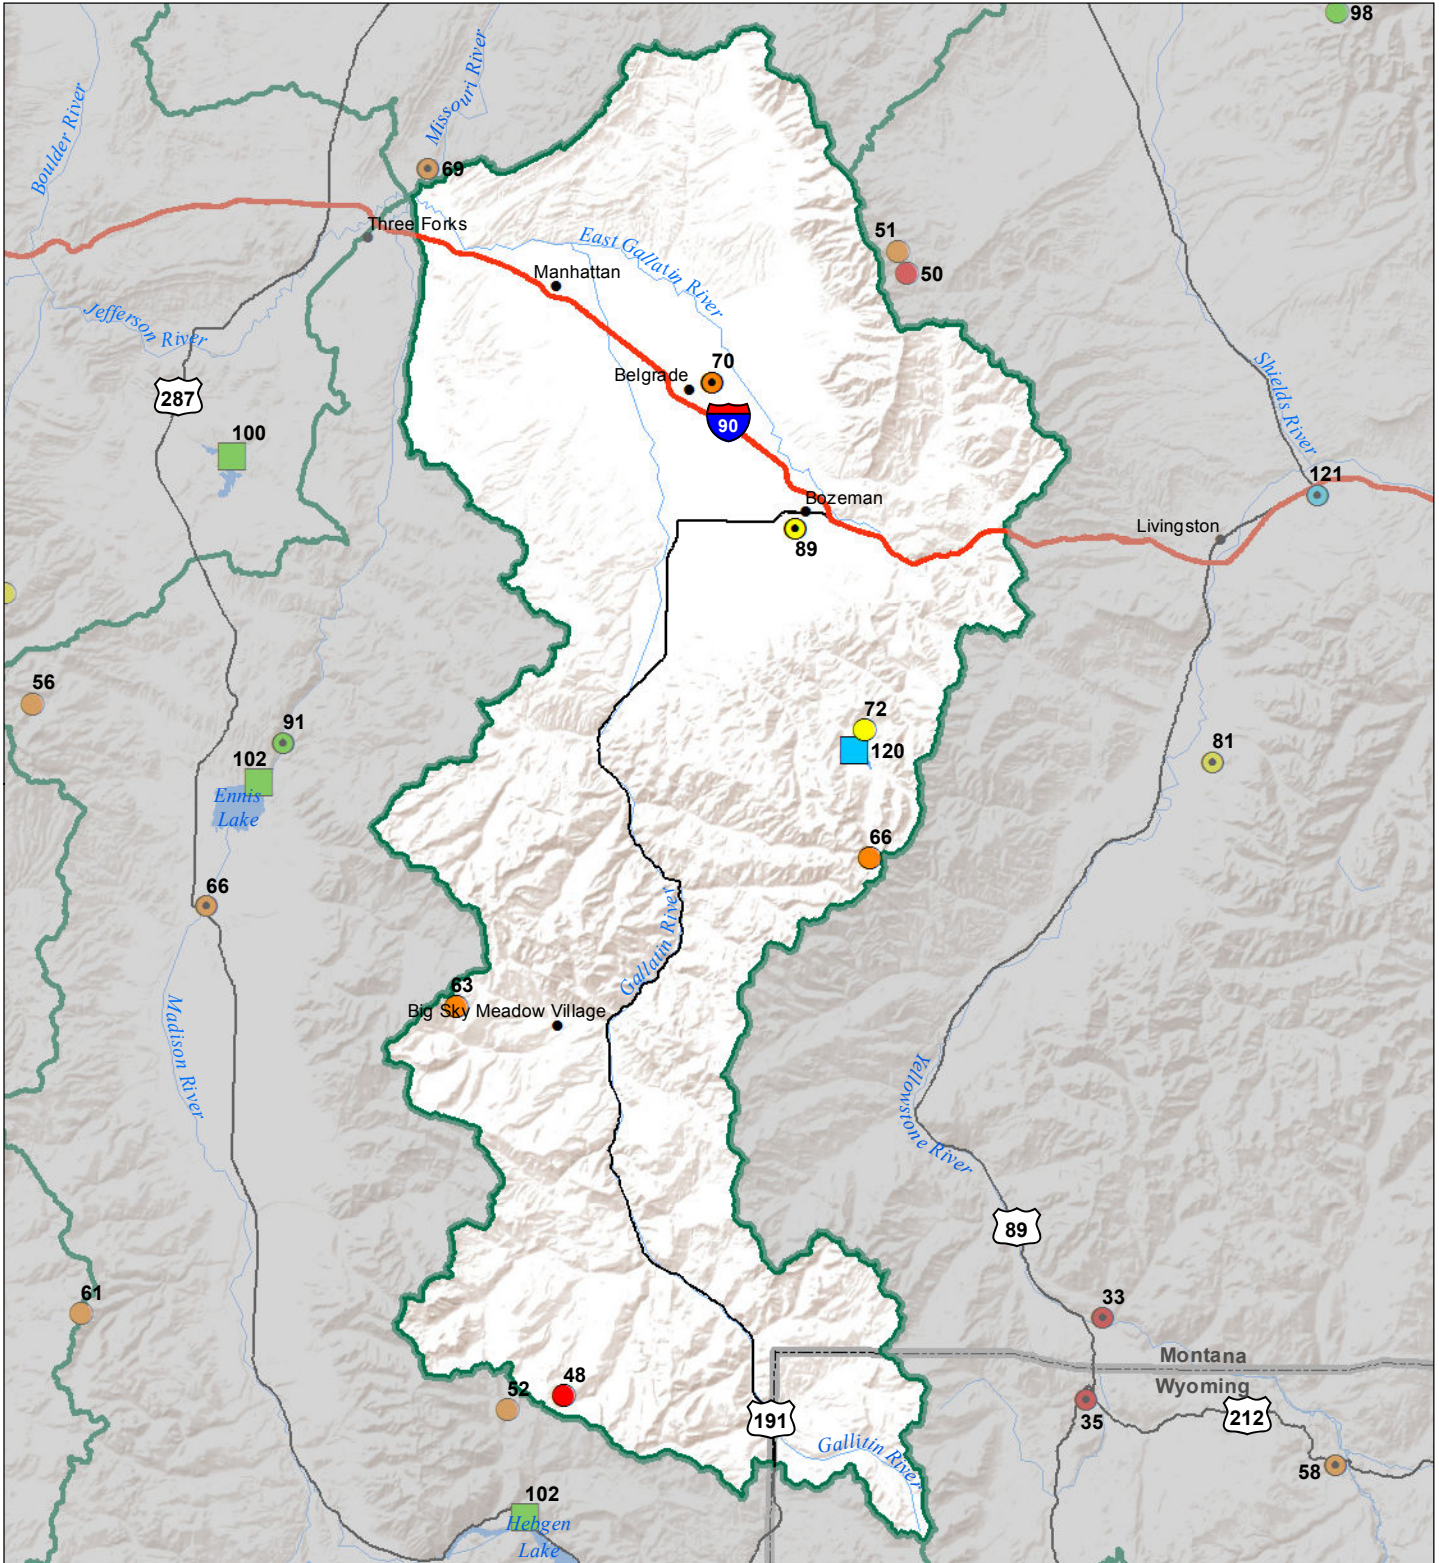

Gallatin River Basin Monthly Precipitation and Reservoir Levels Percentage of Normal June 1, 2017 (May 1, 2017 - June 1, 2017)

Precipitation Percent of Normal

SNOTEL

- > 150%
- 131 - 150%
- 111 - 130%
- 91 - 110%
- 71 - 90%
- 51 - 70%
- 1 - 50%

COOP/ACIS

- > 150%
- 131 - 150%
- 111 - 130%
- 91 - 110%
- 71 - 90%
- 51 - 70%
- 1 - 50%

Reservoirs Percent of Normal

- > 150%
- 131 - 150%
- 111 - 130%
- 91 - 110%
- 71 - 90%
- 51 - 70%
- 1 - 50%