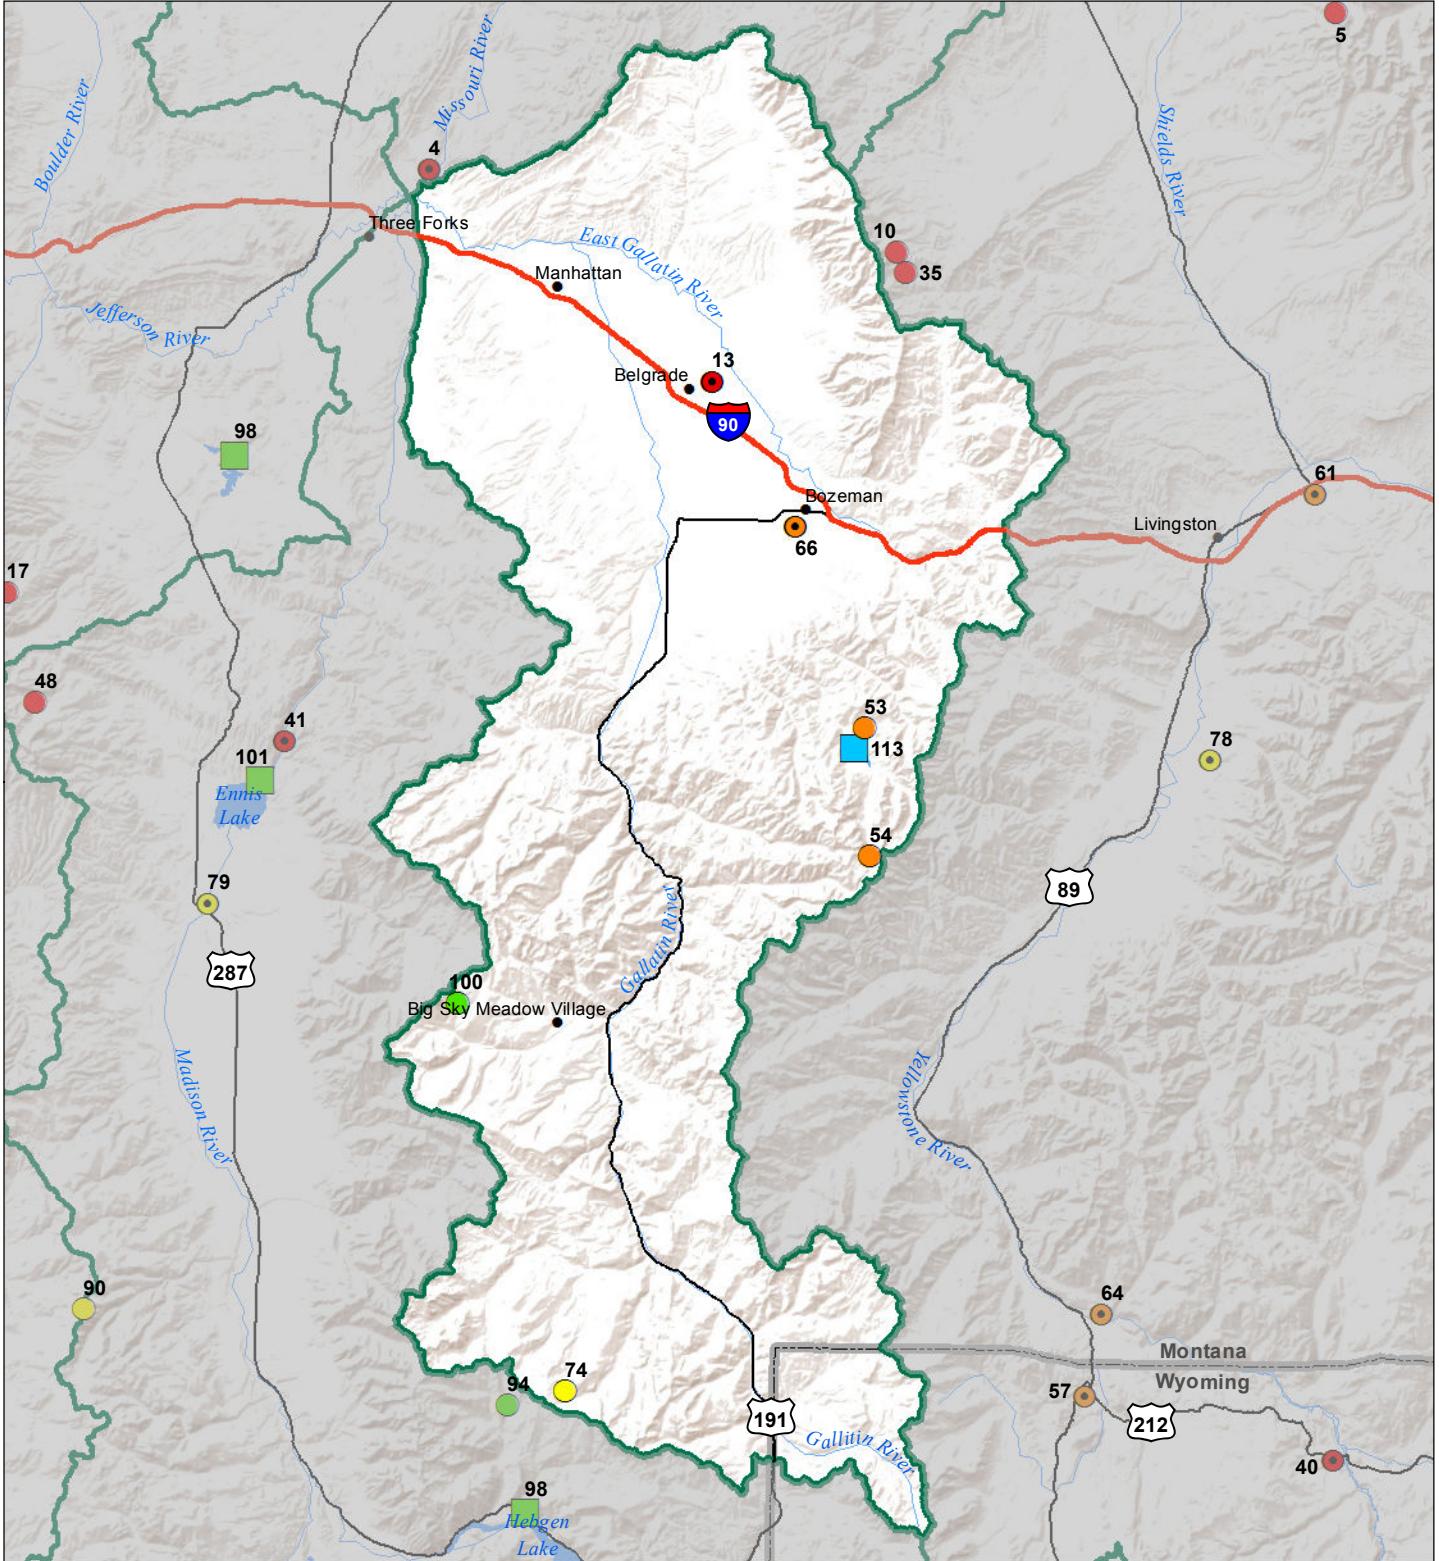

Gallatin River Basin

Monthly Precipitation and Reservoir Levels

Percentage of Normal

September 1, 2017 (August 1, 2017 - September 1, 2017)

Precipitation Percent of Normal

SNOTEL

- > 150%
- 131 - 150%
- 111 - 130%
- 91 - 110%
- 71 - 90%
- 51 - 70%
- 1 - 50%

COOP/ACIS

- > 150%
- 131 - 150%
- 111 - 130%
- 91 - 110%
- 71 - 90%
- 51 - 70%
- 1 - 50%

Reservoirs Percent of Normal

- > 150%
- 131 - 150%
- 111 - 130%
- 91 - 110%
- 71 - 90%
- 51 - 70%
- 1 - 50%