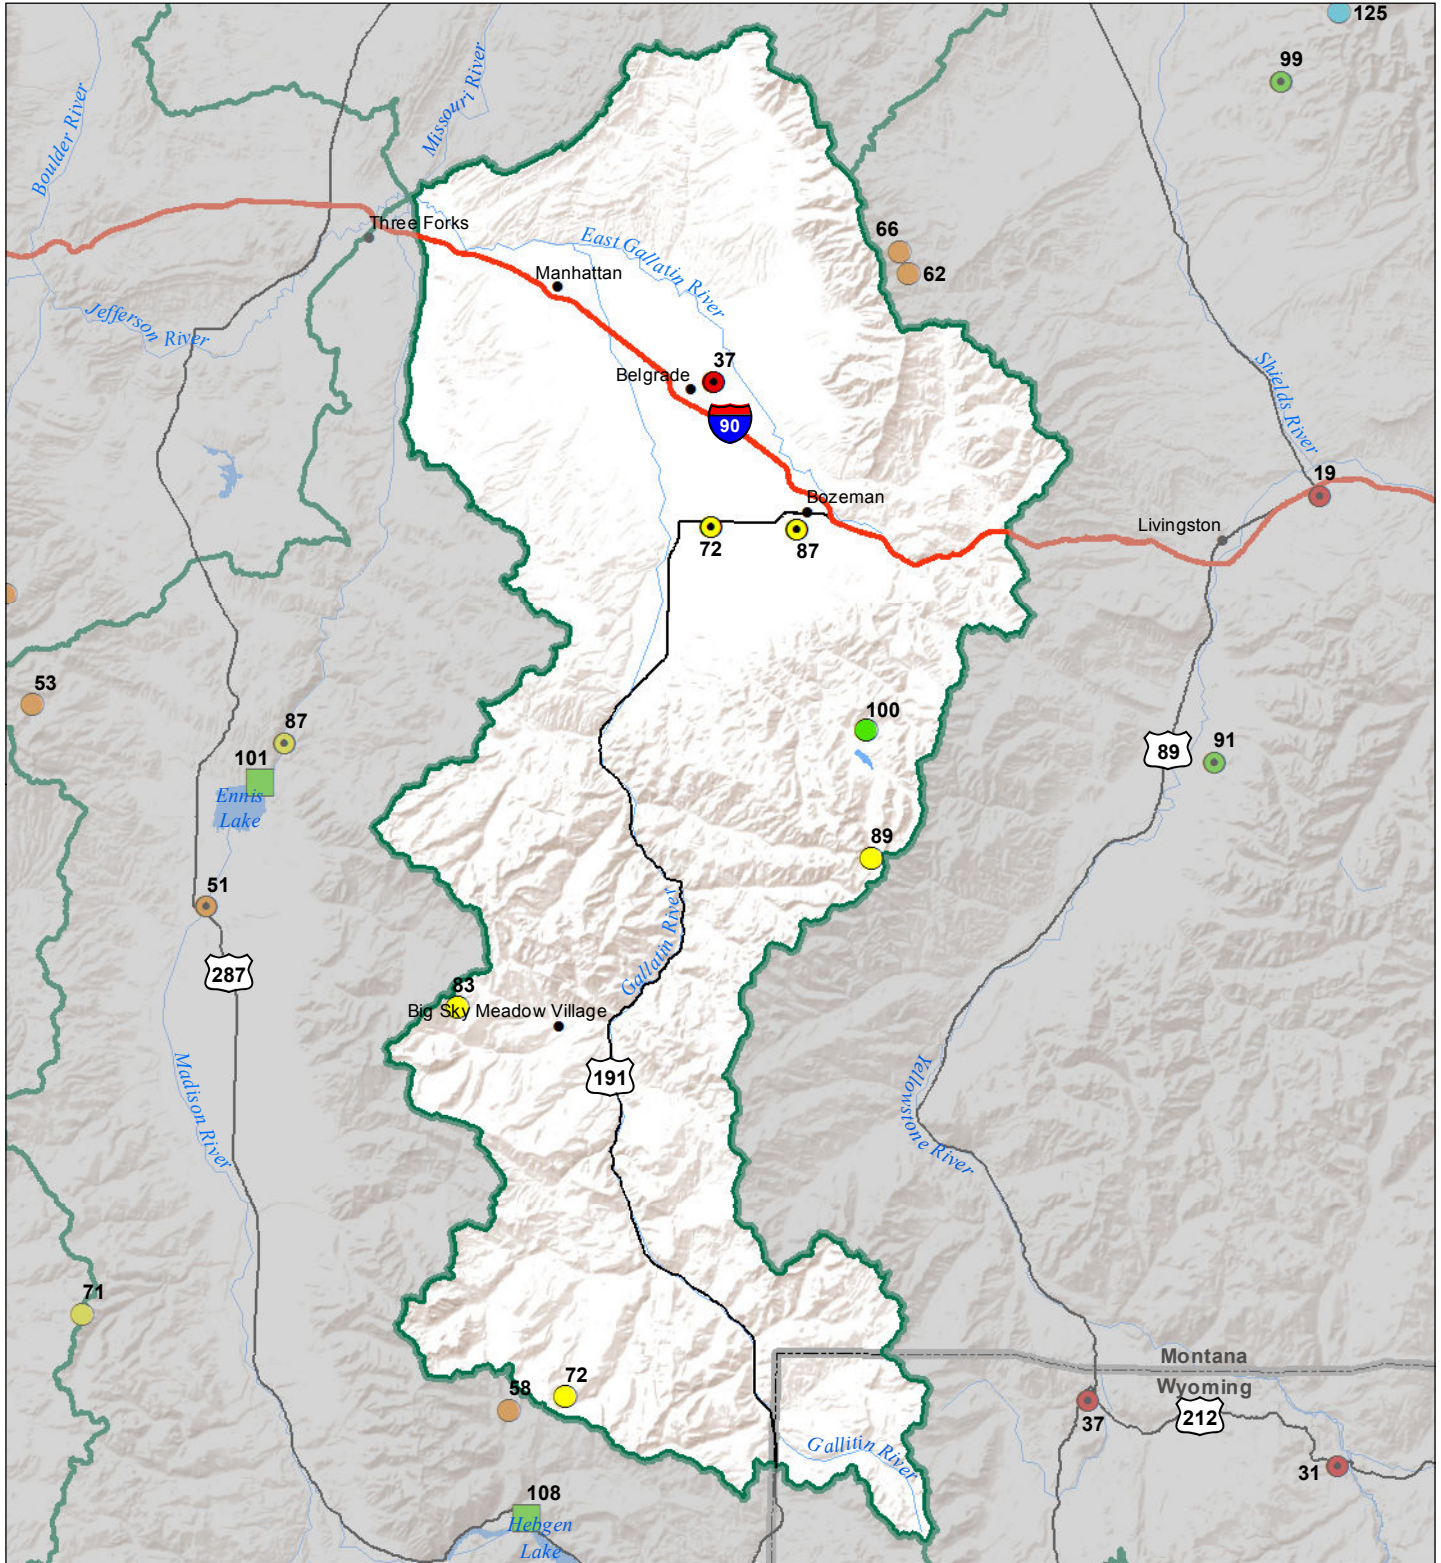

Gallatin River Basin Monthly Precipitation and Reservoir Levels Percentage of Normal November 1, 2017 (October 1, 2017 - November 1, 2017)

Precipitation Percent of Normal

SNOTEL

- > 150%
- 131 - 150%
- 111 - 130%
- 91 - 110%
- 71 - 90%
- 51 - 70%
- 1 - 50%

COOP/ACIS

- > 150%
- 131 - 150%
- 111 - 130%
- 91 - 110%
- 71 - 90%
- 51 - 70%
- 1 - 50%

Reservoirs Percent of Normal

- > 150%
- 131 - 150%
- 111 - 130%
- 91 - 110%
- 71 - 90%
- 51 - 70%
- 1 - 50%