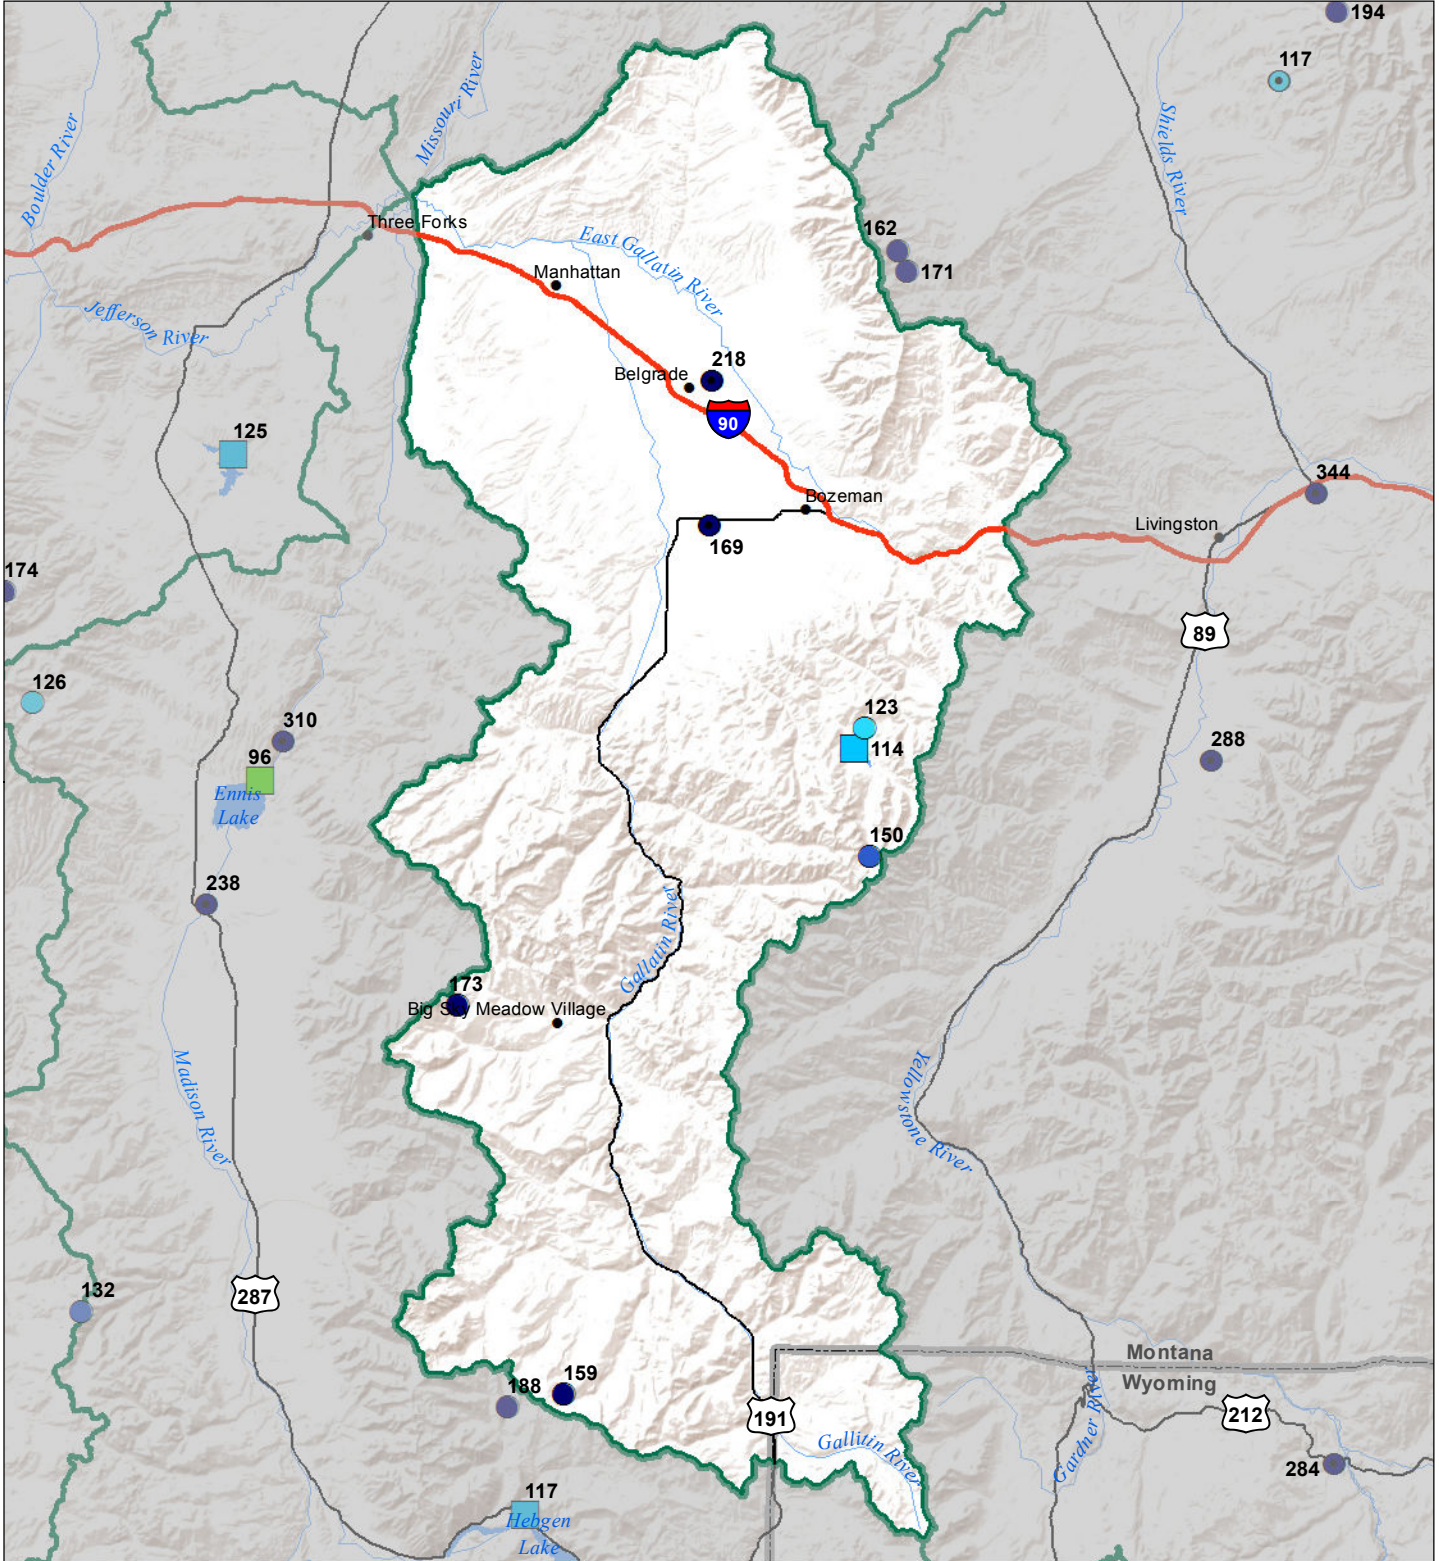

Gallatin River Basin Monthly Precipitation and Reservoir Levels Percentage of Normal December 1, 2017 (November 1, 2017 - December 1, 2017)

Precipitation Percent of Normal

SNOTEL

- > 150%
- 131 - 150%
- 111 - 130%
- 91 - 110%
- 71 - 90%
- 51 - 70%
- 1 - 50%

COOP/ACIS

- > 150%
- 131 - 150%
- 111 - 130%
- 91 - 110%
- 71 - 90%
- 51 - 70%
- 1 - 50%

Reservoirs Percent of Normal

- > 150%
- 131 - 150%
- 111 - 130%
- 91 - 110%
- 71 - 90%
- 51 - 70%
- 1 - 50%