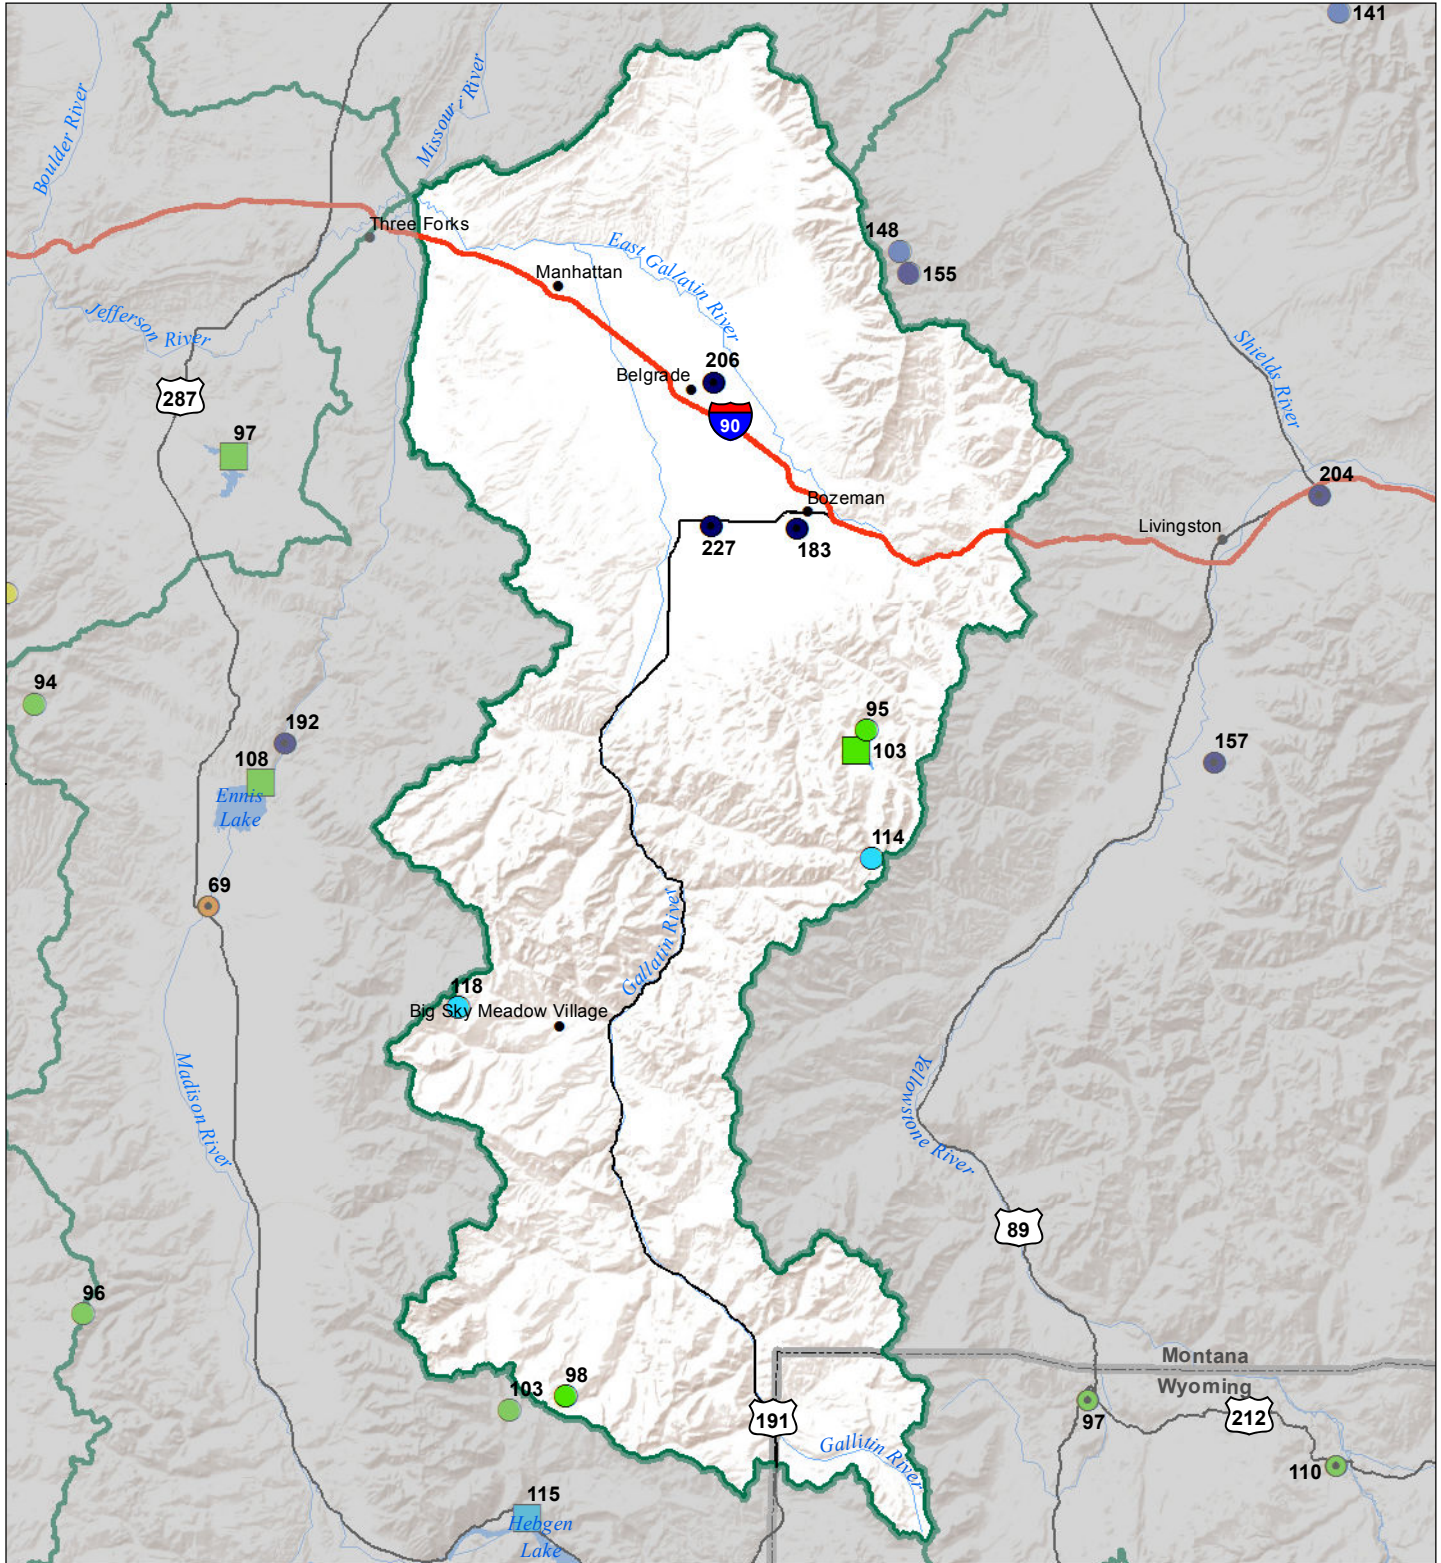

Gallatin River Basin

Monthly Precipitation and Reservoir Levels

Percentage of Normal

February 1, 2018 (January 1, 2018 - February 1, 2018)

Precipitation Percent of Normal

SNOTEL

- > 150%
- 131 - 150%
- 111 - 130%
- 91 - 110%
- 71 - 90%
- 51 - 70%
- 1 - 50%

COOP/ACIS

- > 150%
- 131 - 150%
- 111 - 130%
- 91 - 110%
- 71 - 90%
- 51 - 70%
- 1 - 50%

Reservoirs Percent of Normal

- > 150%
- 131 - 150%
- 111 - 130%
- 91 - 110%
- 71 - 90%
- 51 - 70%
- 1 - 50%