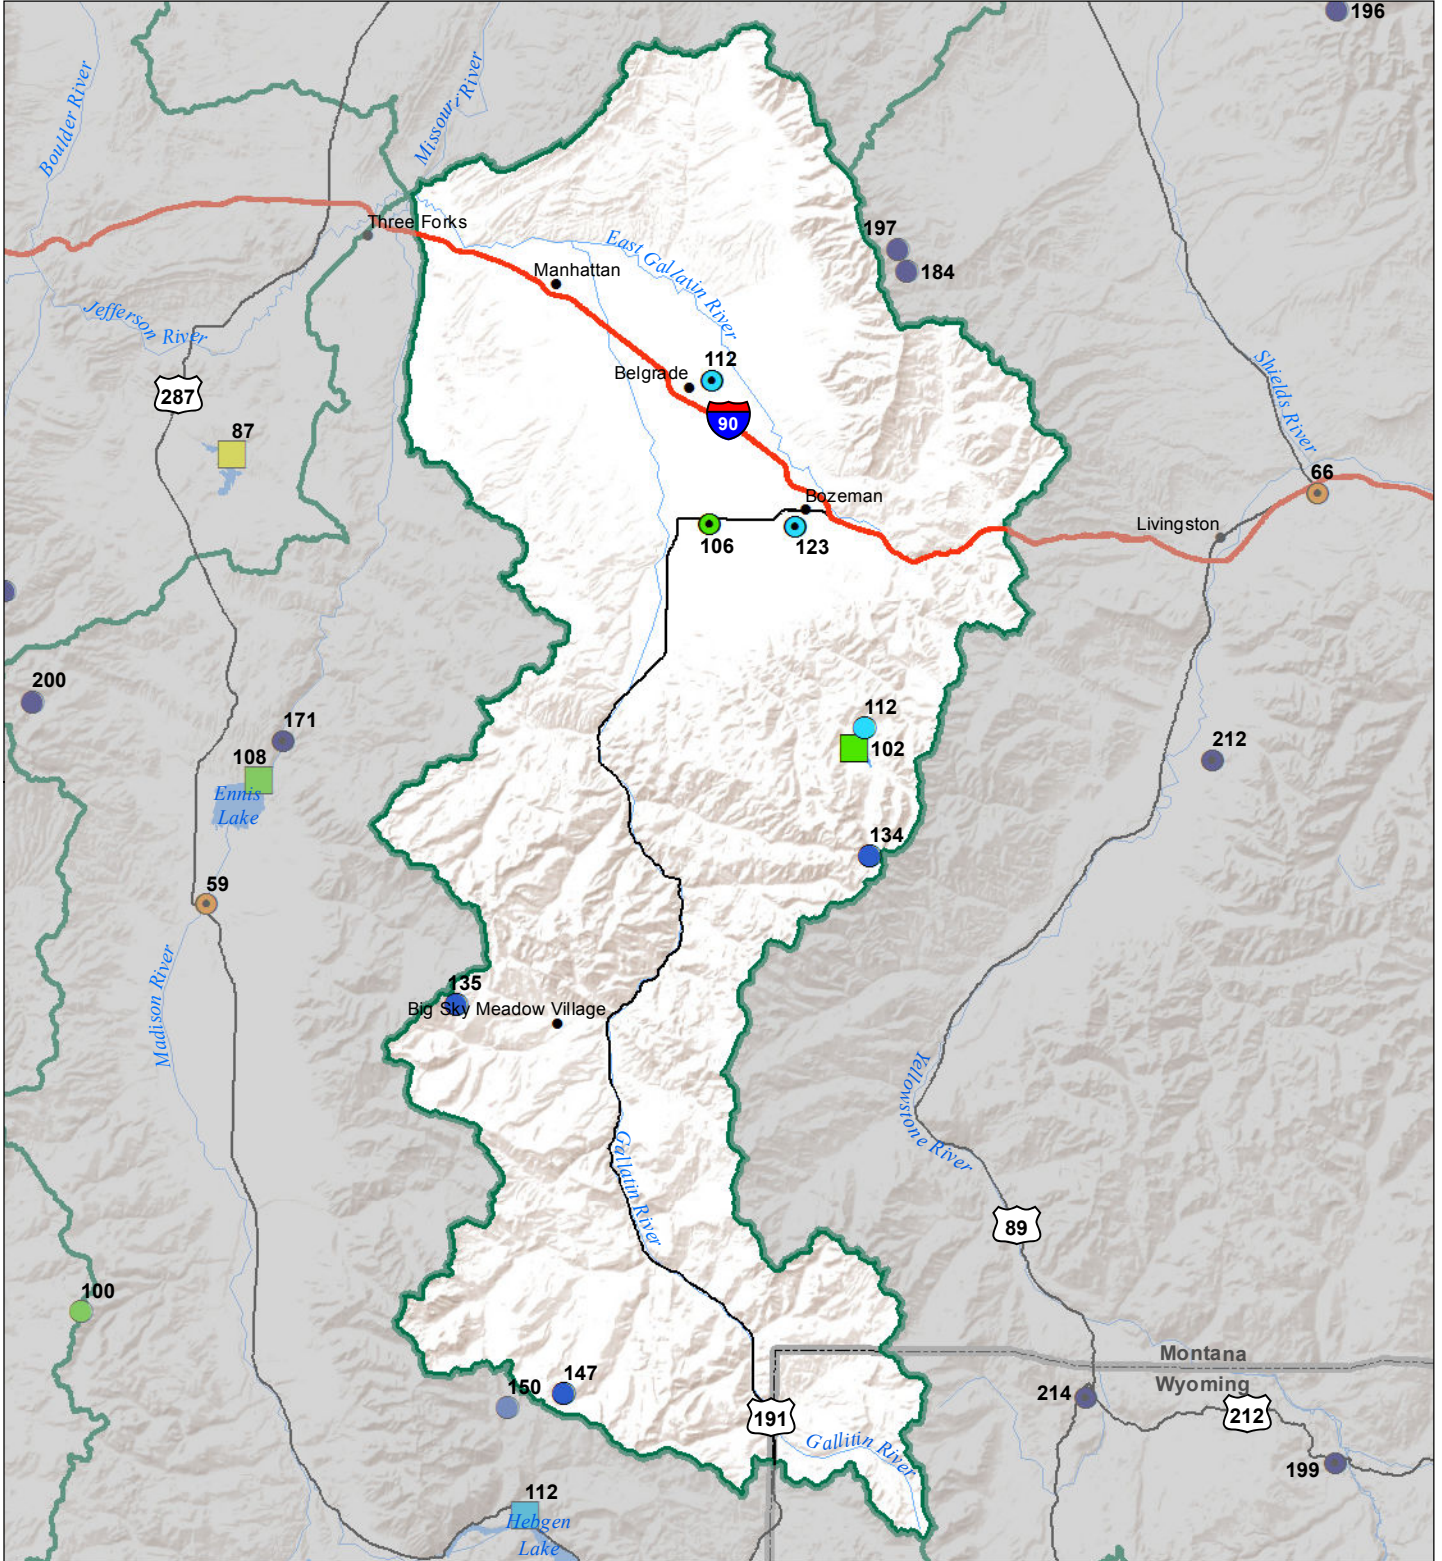

Gallatin River Basin

Monthly Precipitation and Reservoir Levels

Percentage of Normal

March 1, 2018 (February 1, 2018 - March 1, 2018)

Precipitation Percent of Normal

SNOTEL

- > 150%
- 131 - 150%
- 111 - 130%
- 91 - 110%
- 71 - 90%
- 51 - 70%
- 1 - 50%

COOP/ACIS

- > 150%
- 131 - 150%
- 111 - 130%
- 91 - 110%
- 71 - 90%
- 51 - 70%
- 1 - 50%

Reservoirs Percent of Normal

- > 150%
- 131 - 150%
- 111 - 130%
- 91 - 110%
- 71 - 90%
- 51 - 70%
- 1 - 50%