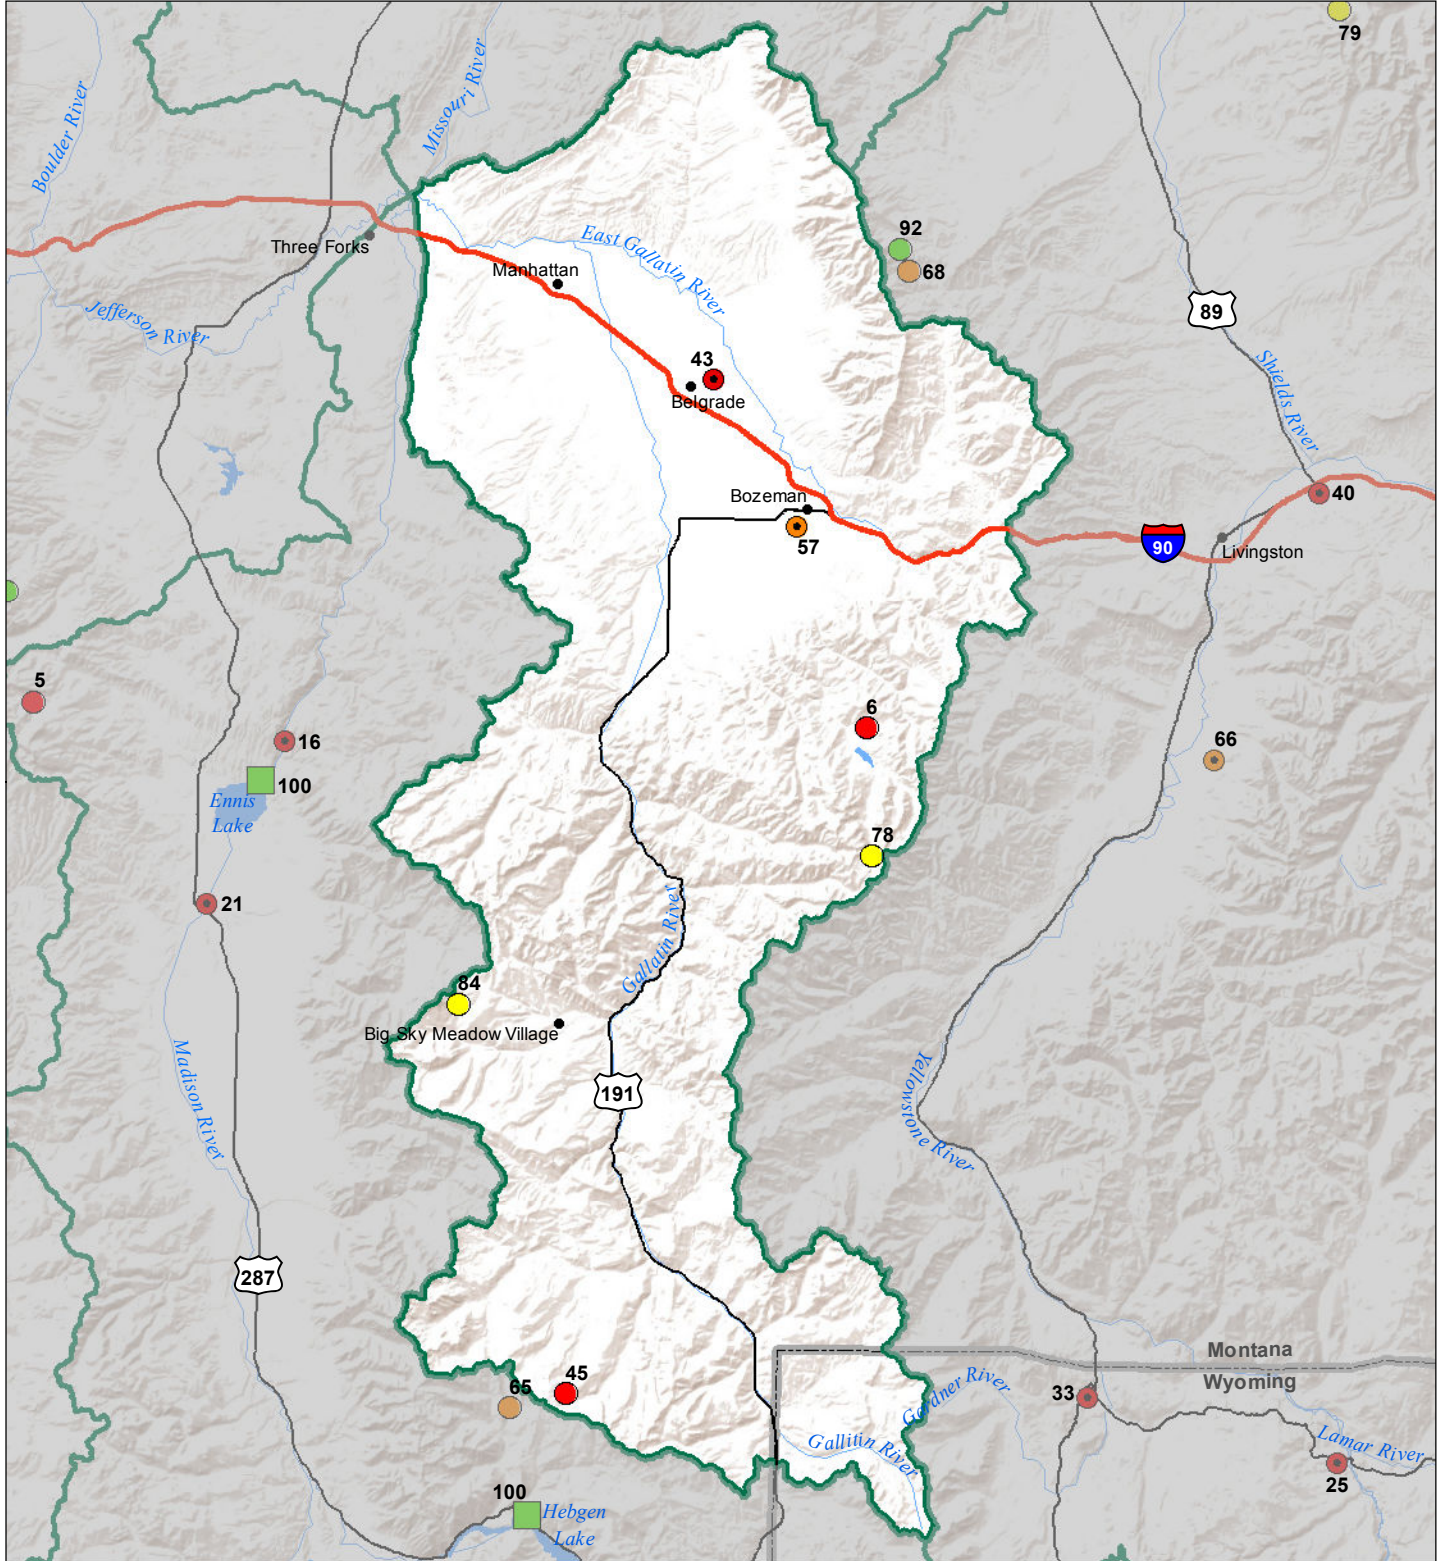

# Gallatin River Basin Monthly Precipitation and Reservoir Levels Percentage of Normal October 1, 2018 (September 1, 2018 - October 1, 2018)

### Precipitation Percent of Normal

#### SNOTEL

- > 150%
- 131 - 150%
- 111 - 130%
- 91 - 110%
- 71 - 90%
- 51 - 70%
- 1 - 50%