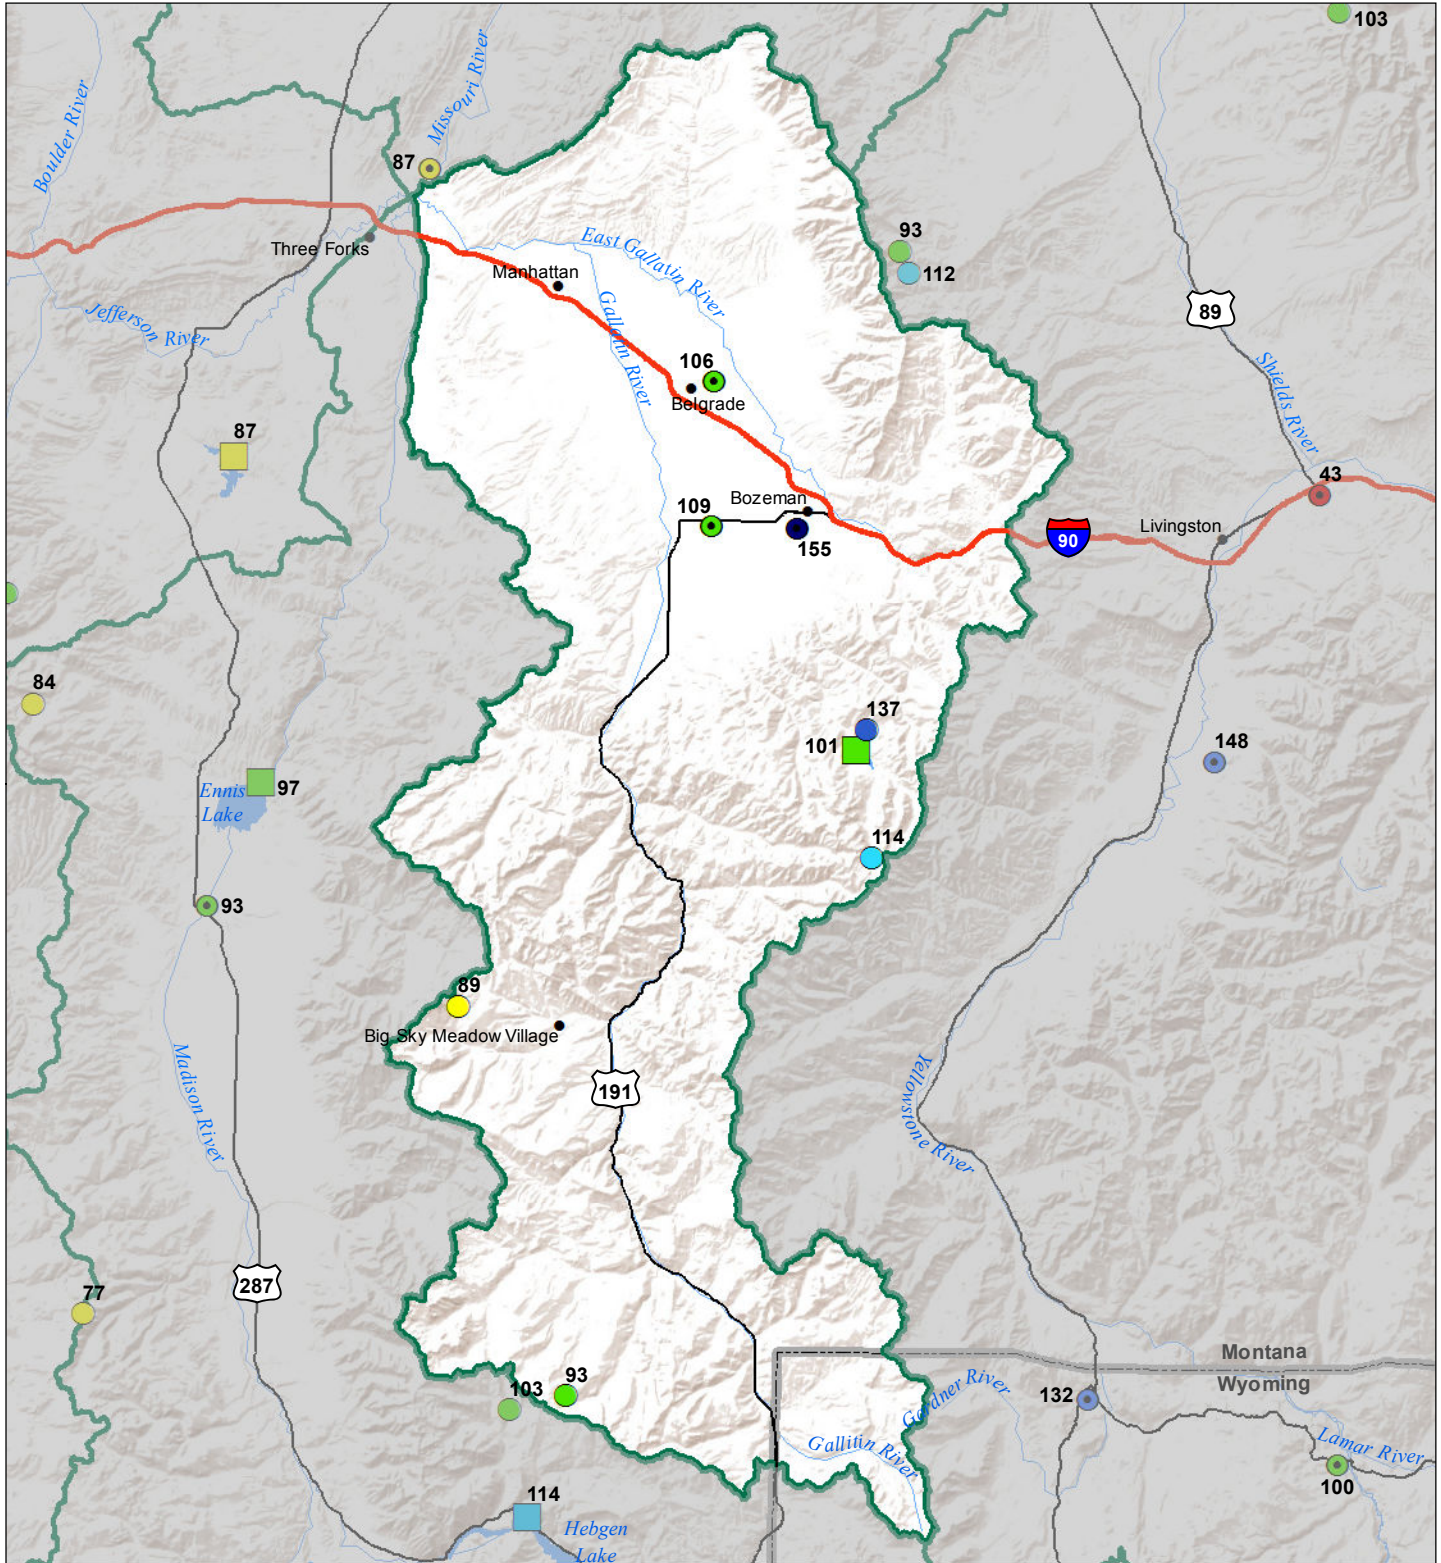

# Gallatin River Basin Monthly Precipitation and Reservoir Levels Percentage of Normal February 1, 2019 (January 1, 2019 - February 1, 2019)

### Precipitation Percent of Normal

#### SNOTEL

- > 150%
- 131 - 150%
- 111 - 130%
- 91 - 110%
- 71 - 90%
- 51 - 70%
- 1 - 50%