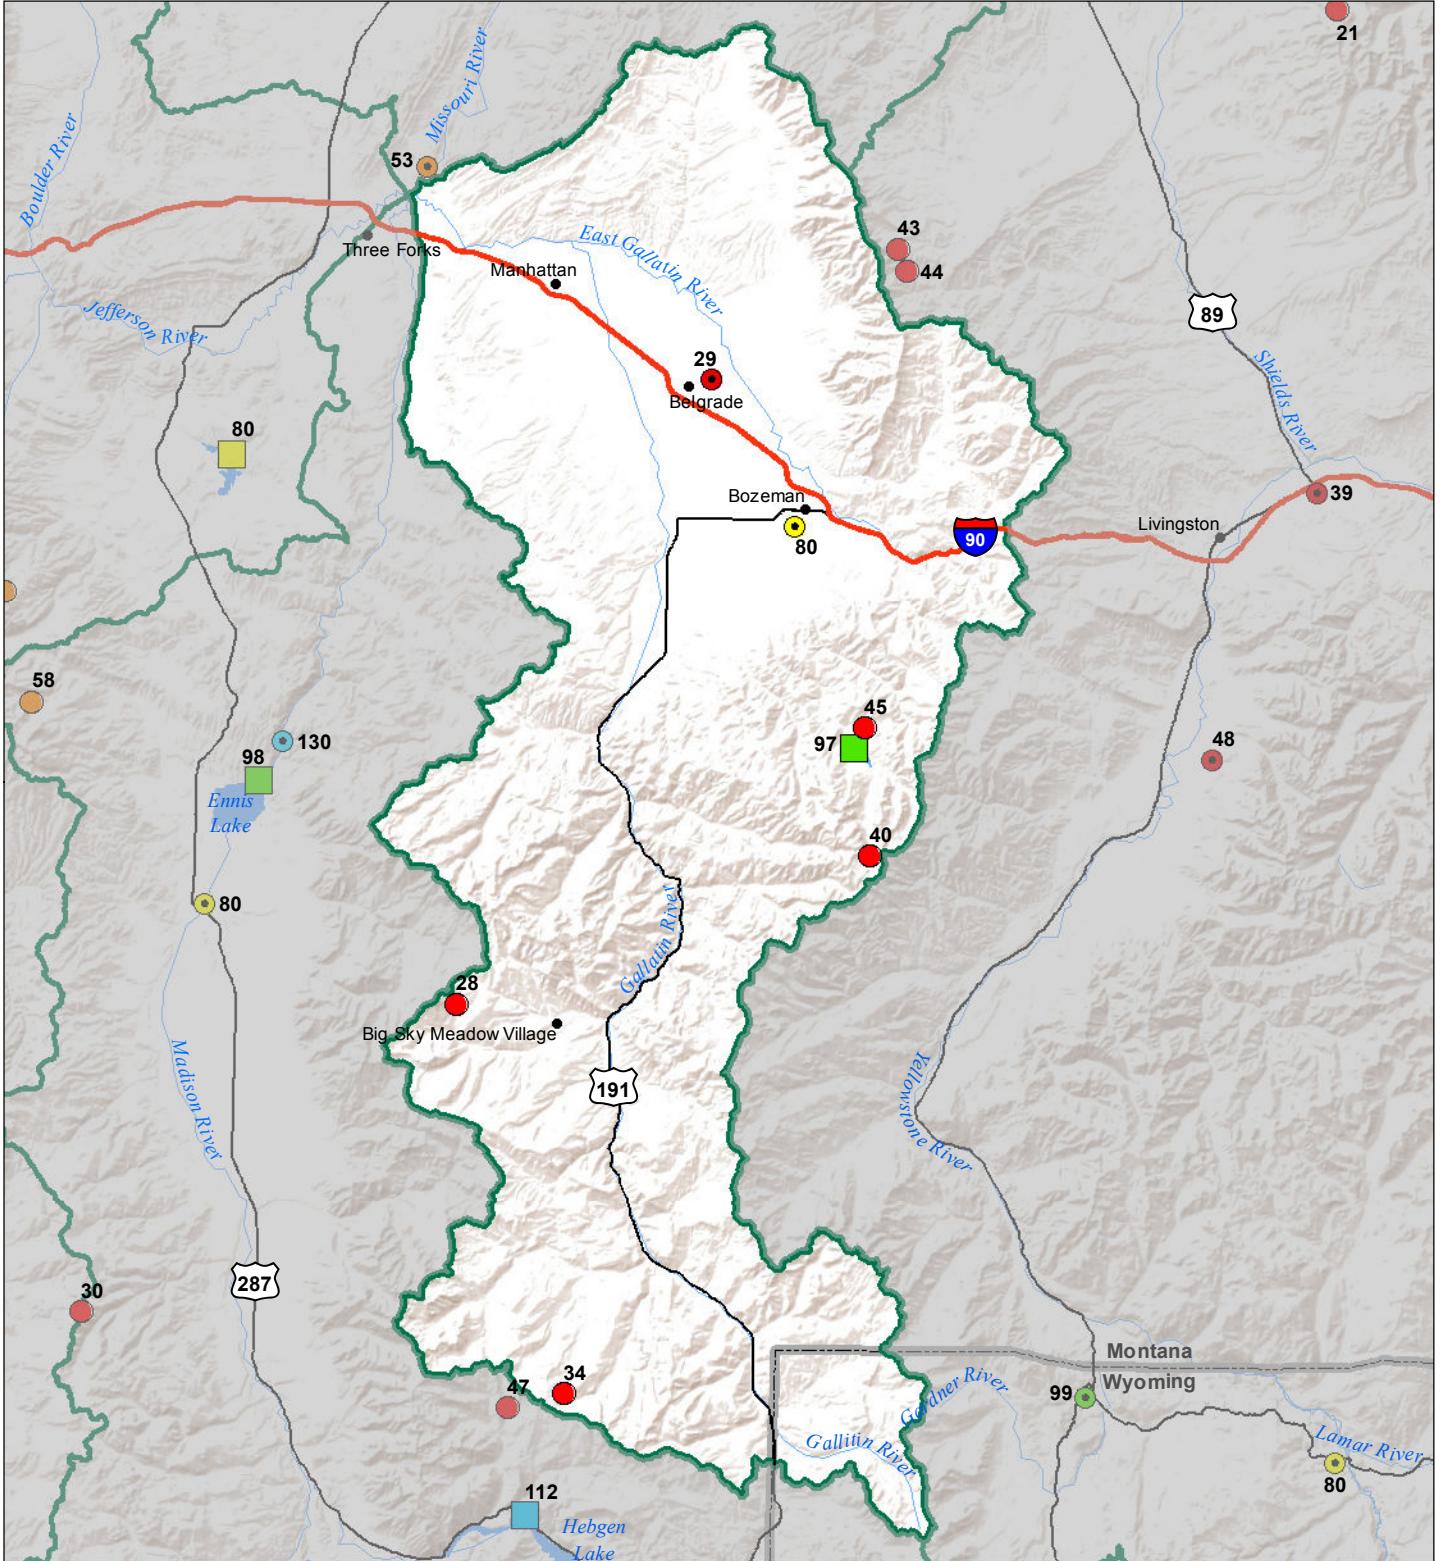

Gallatin River Basin Monthly Precipitation and Reservoir Levels Percentage of Normal April 1, 2019 (March 1, 2019 - April 1, 2019)

Precipitation Percent of Normal

SNOTEL

- > 150%
- 131 - 150%
- 111 - 130%
- 91 - 110%
- 71 - 90%
- 51 - 70%
- 1 - 50%

COOP/ACIS

- > 150%
- 131 - 150%
- 111 - 130%
- 91 - 110%
- 71 - 90%
- 51 - 70%
- 1 - 50%

Reservoirs Percent of Normal

- > 150%
- 131 - 150%
- 111 - 130%
- 91 - 110%
- 71 - 90%
- 51 - 70%
- 1 - 50%