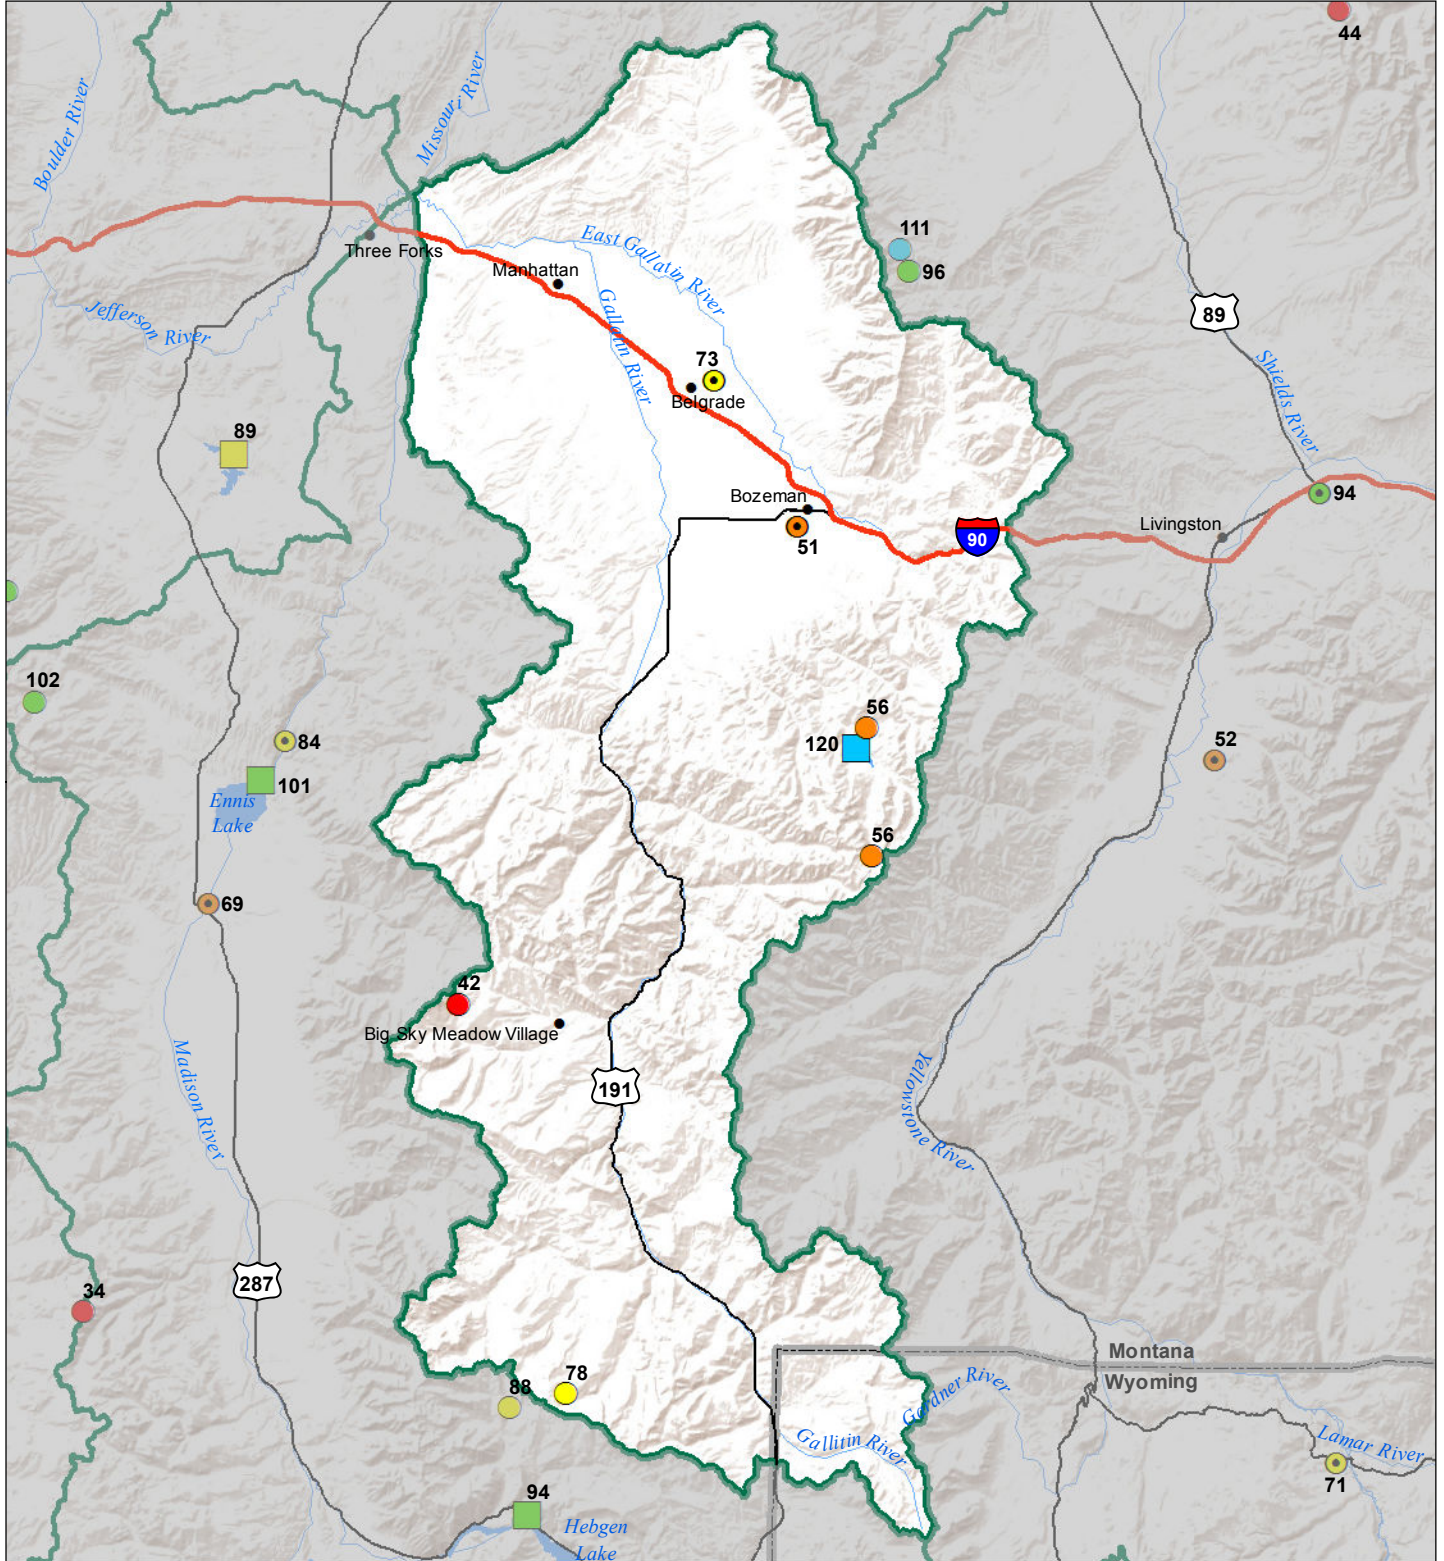

# Gallatin River Basin Monthly Precipitation and Reservoir Levels Percentage of Normal June 1, 2019 (May 1, 2019 - June 1, 2019)

### Precipitation Percent of Normal

#### SNOTEL

- > 150%
- 131 - 150%
- 111 - 130%
- 91 - 110%
- 71 - 90%
- 51 - 70%
- 1 - 50%