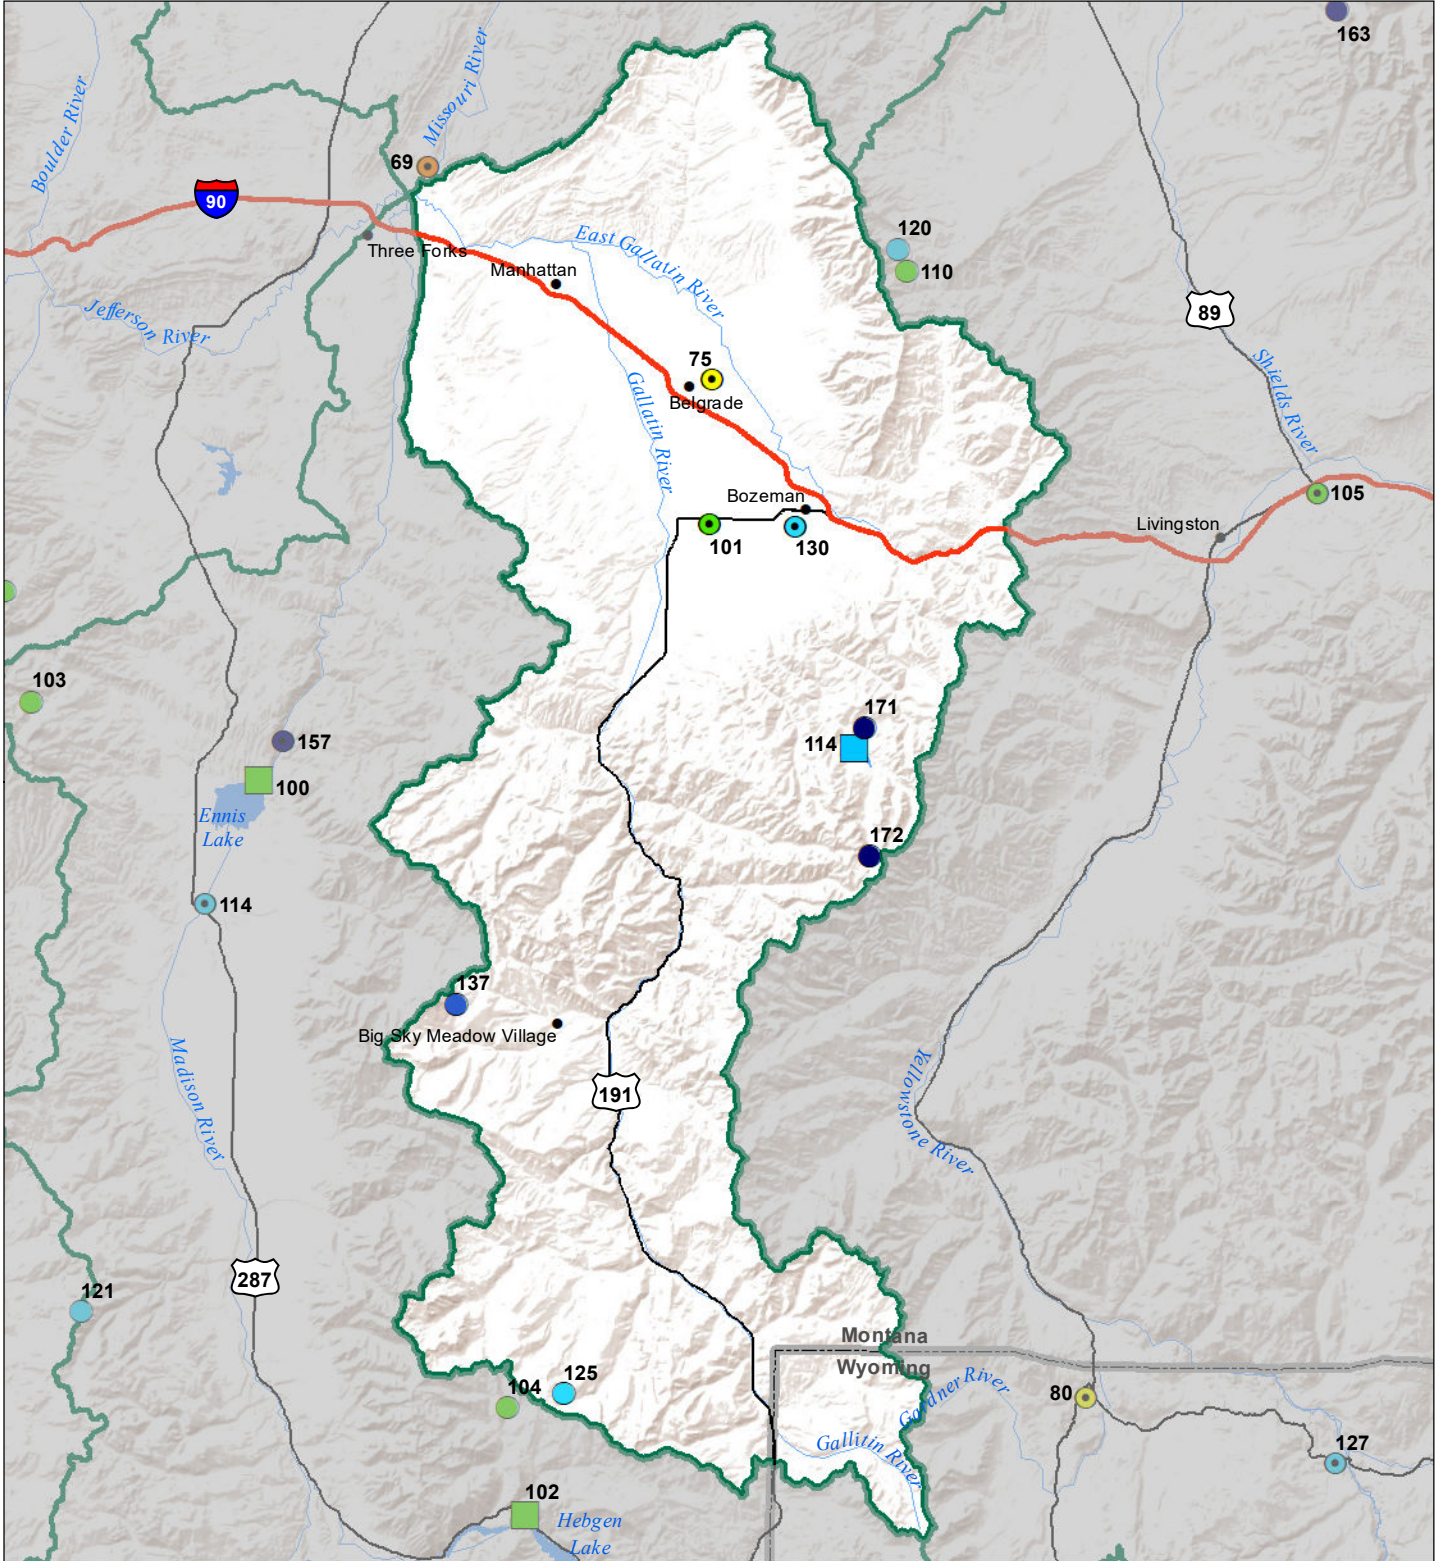

Gallatin River Basin Monthly Precipitation and Reservoir Levels Percentage of Normal November 1, 2019 (October 1, 2019 - November 1, 2019)

Precipitation Percent of Normal

- | SNOTEL | | COOP/ACIS | |
|--------------|------------|--------------|------------|
| ● > 150% | ● 71 - 90% | ● > 150% | ● 71 - 90% |
| ● 131 - 150% | ● 51 - 70% | ● 131 - 150% | ● 51 - 70% |
| ● 111 - 130% | ● 1 - 50% | ● 111 - 130% | ● 1 - 50% |
| ● 91 - 110% | | ● 91 - 110% | |

Reservoirs Percent of Normal

- > 150%
- 131 - 150%
- 111 - 130%
- 91 - 110%
- 71 - 90%
- 51 - 70%
- 1 - 50%