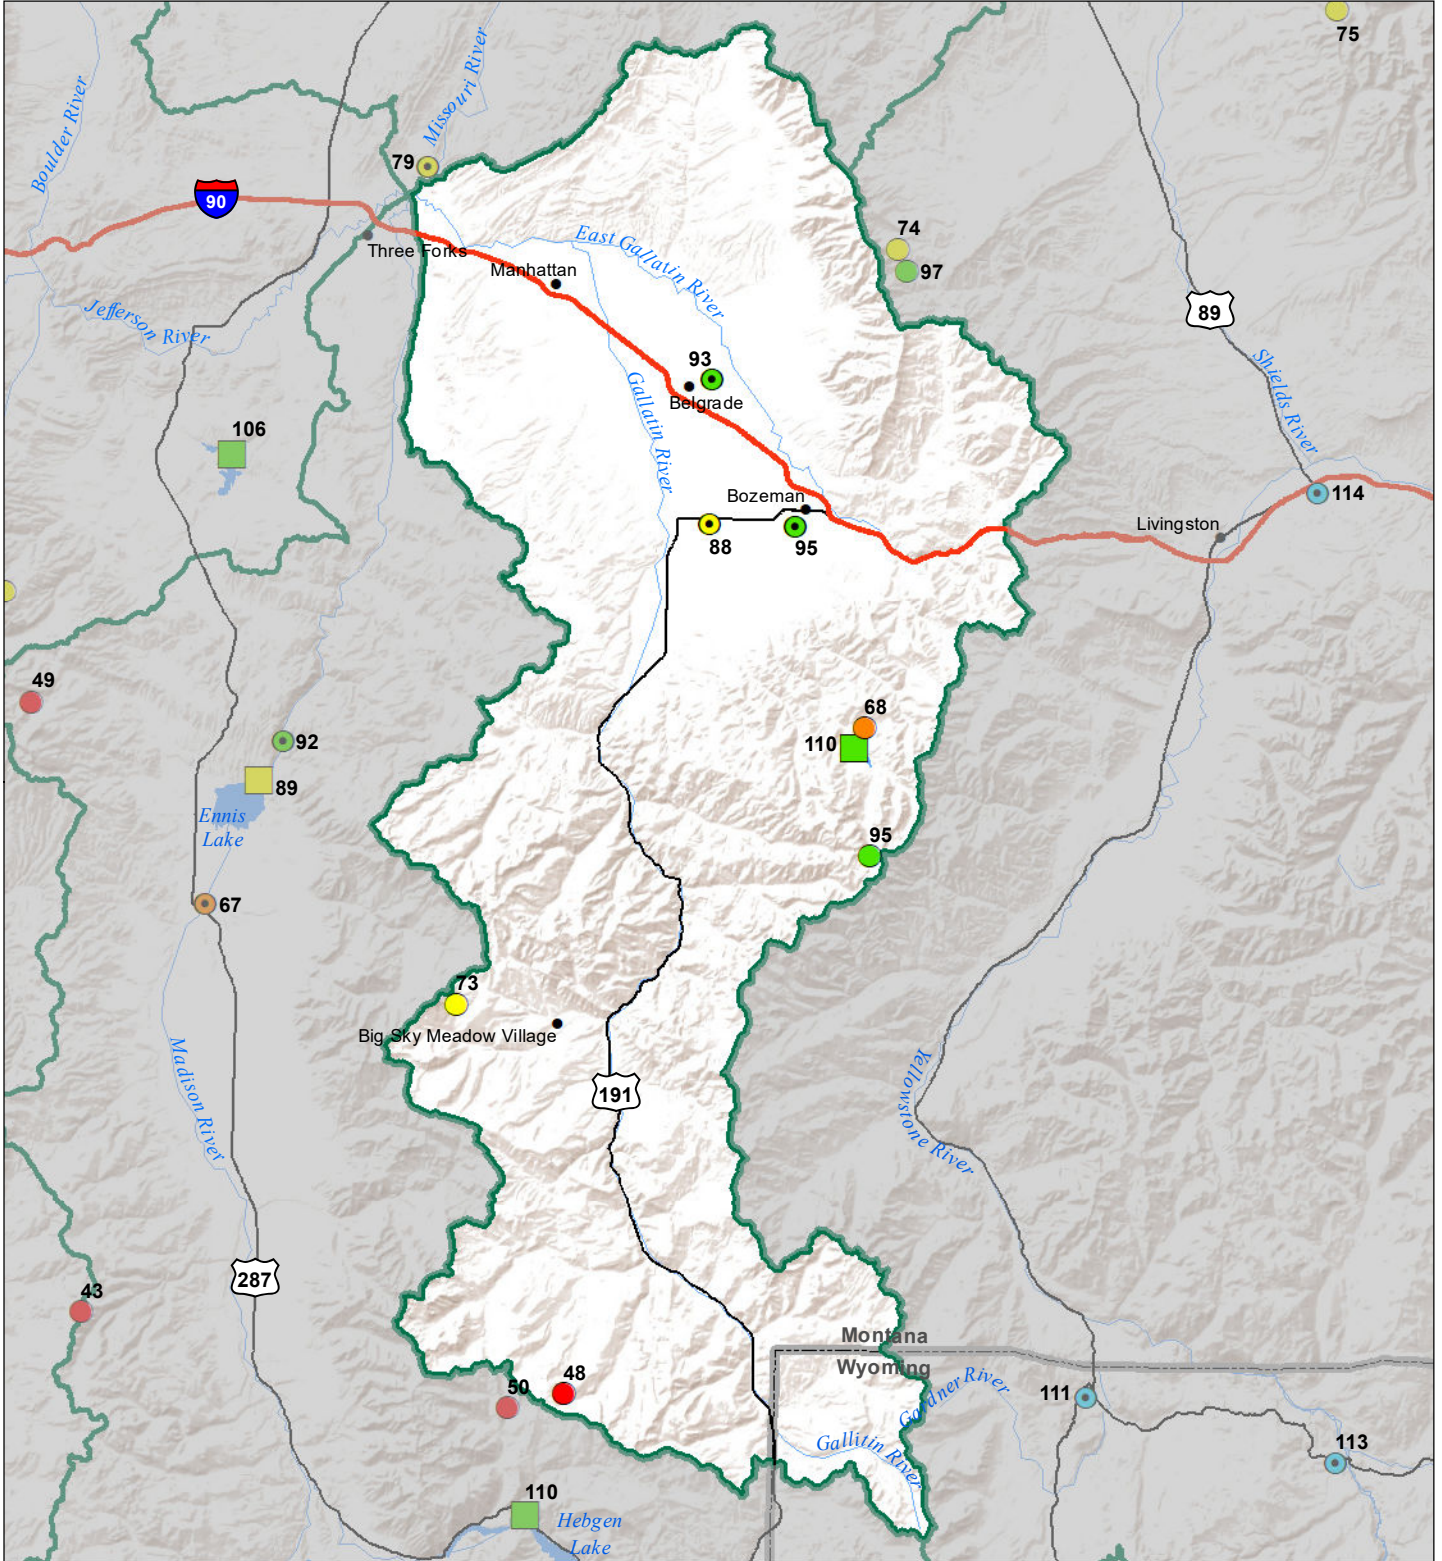

Gallatin River Basin Monthly Precipitation and Reservoir Levels Percentage of Normal December 1, 2019 (November 1, 2019 - December 1, 2019)

Precipitation Percent of Normal

SNOTEL		COOP/ACIS	
● > 150%	● 71 - 90%	● > 150%	● 71 - 90%
● 131 - 150%	● 51 - 70%	● 131 - 150%	● 51 - 70%
● 111 - 130%	● 1 - 50%	● 111 - 130%	● 1 - 50%
● 91 - 110%		● 91 - 110%	

Reservoirs Percent of Normal

■ > 150%
■ 131 - 150%
■ 111 - 130%
■ 91 - 110%
■ 71 - 90%
■ 51 - 70%
■ 1 - 50%