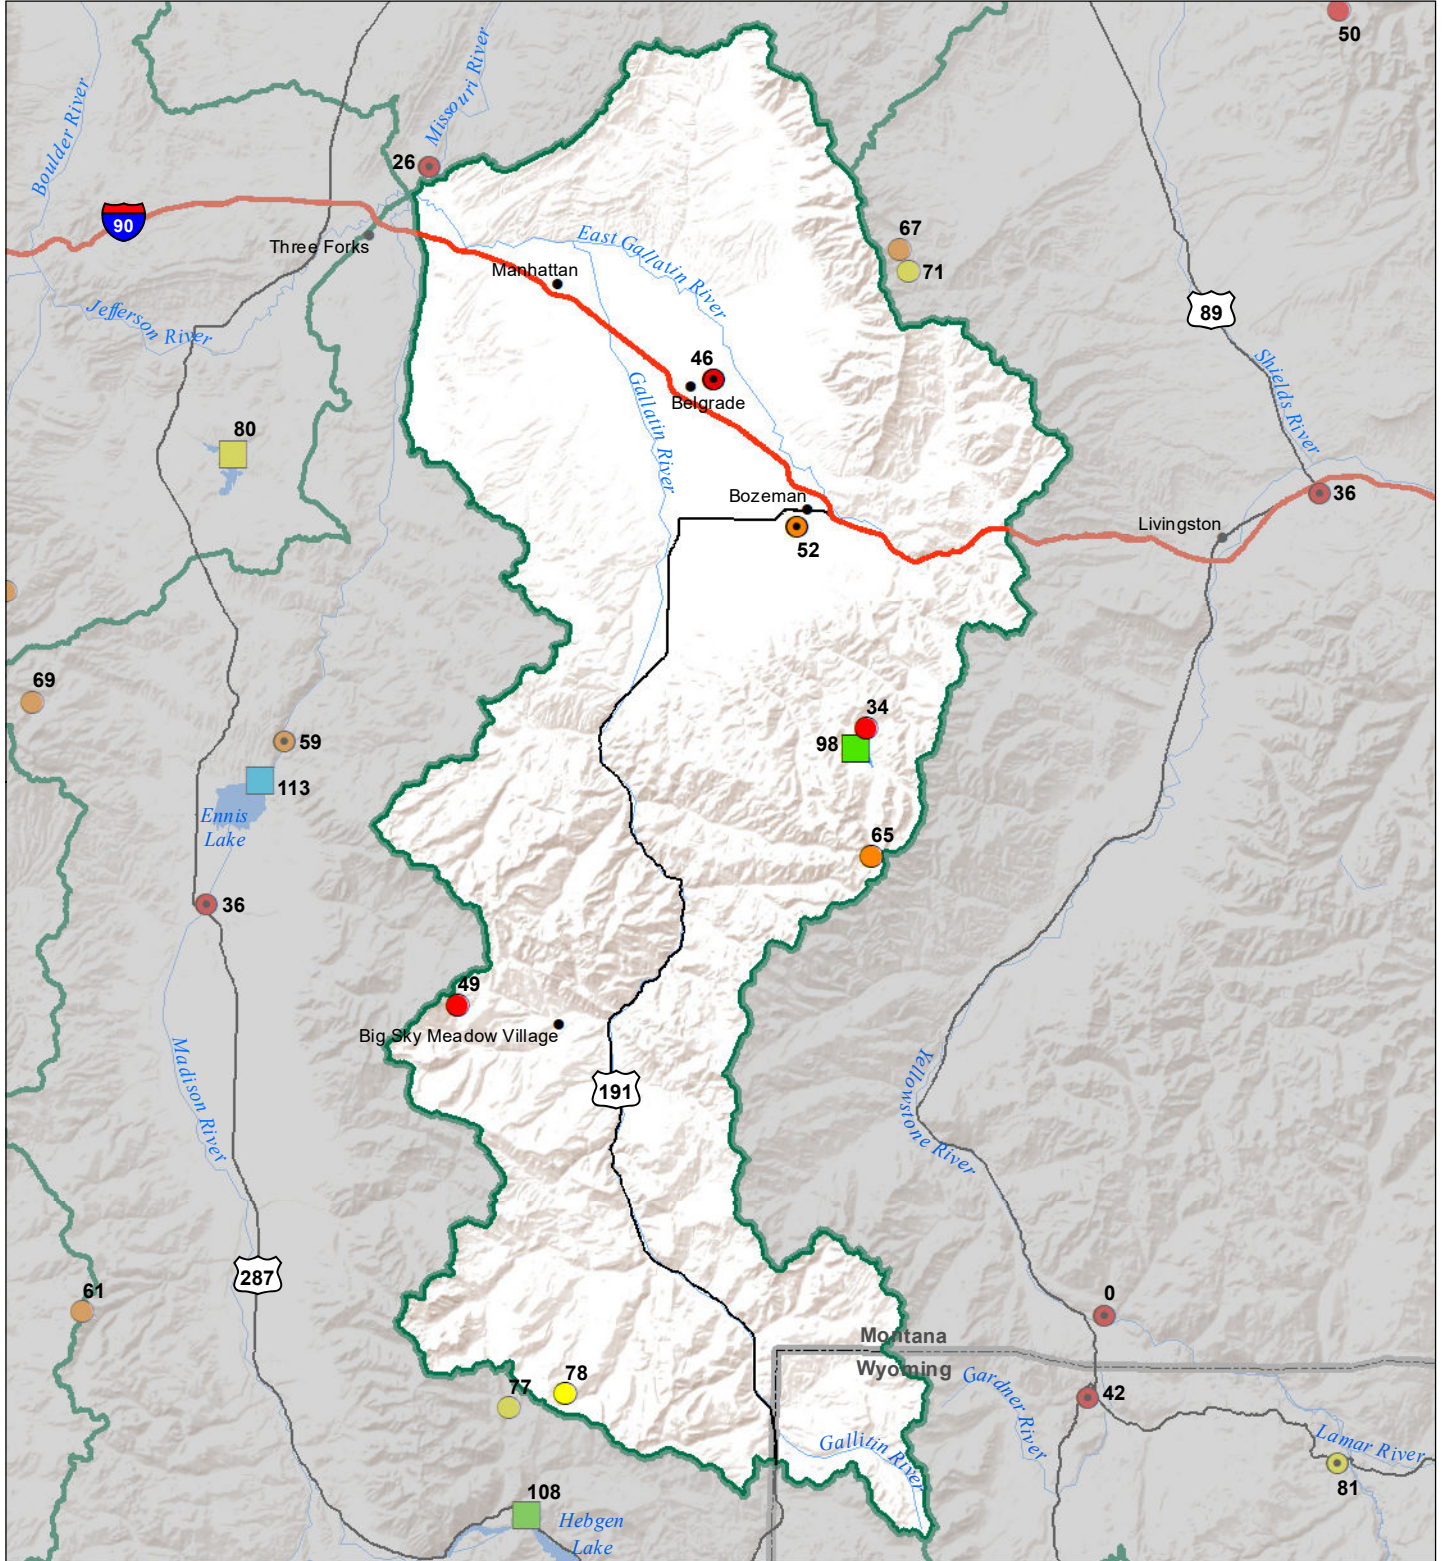

Gallatin River Basin Monthly Precipitation and Reservoir Levels Percentage of Normal May 1, 2020 (April 1, 2020 - May 1, 2020)

Precipitation Percent of Normal

SNOTEL

- > 150%
- 131 - 150%
- 111 - 130%
- 91 - 110%
- 71 - 90%
- 51 - 70%
- 1 - 50%

COOP/ACIS

- > 150%
- 131 - 150%
- 111 - 130%
- 91 - 110%
- 71 - 90%
- 51 - 70%
- 1 - 50%

Reservoirs Percent of Normal

- > 150%
- 131 - 150%
- 111 - 130%
- 91 - 110%
- 71 - 90%
- 51 - 70%
- 1 - 50%