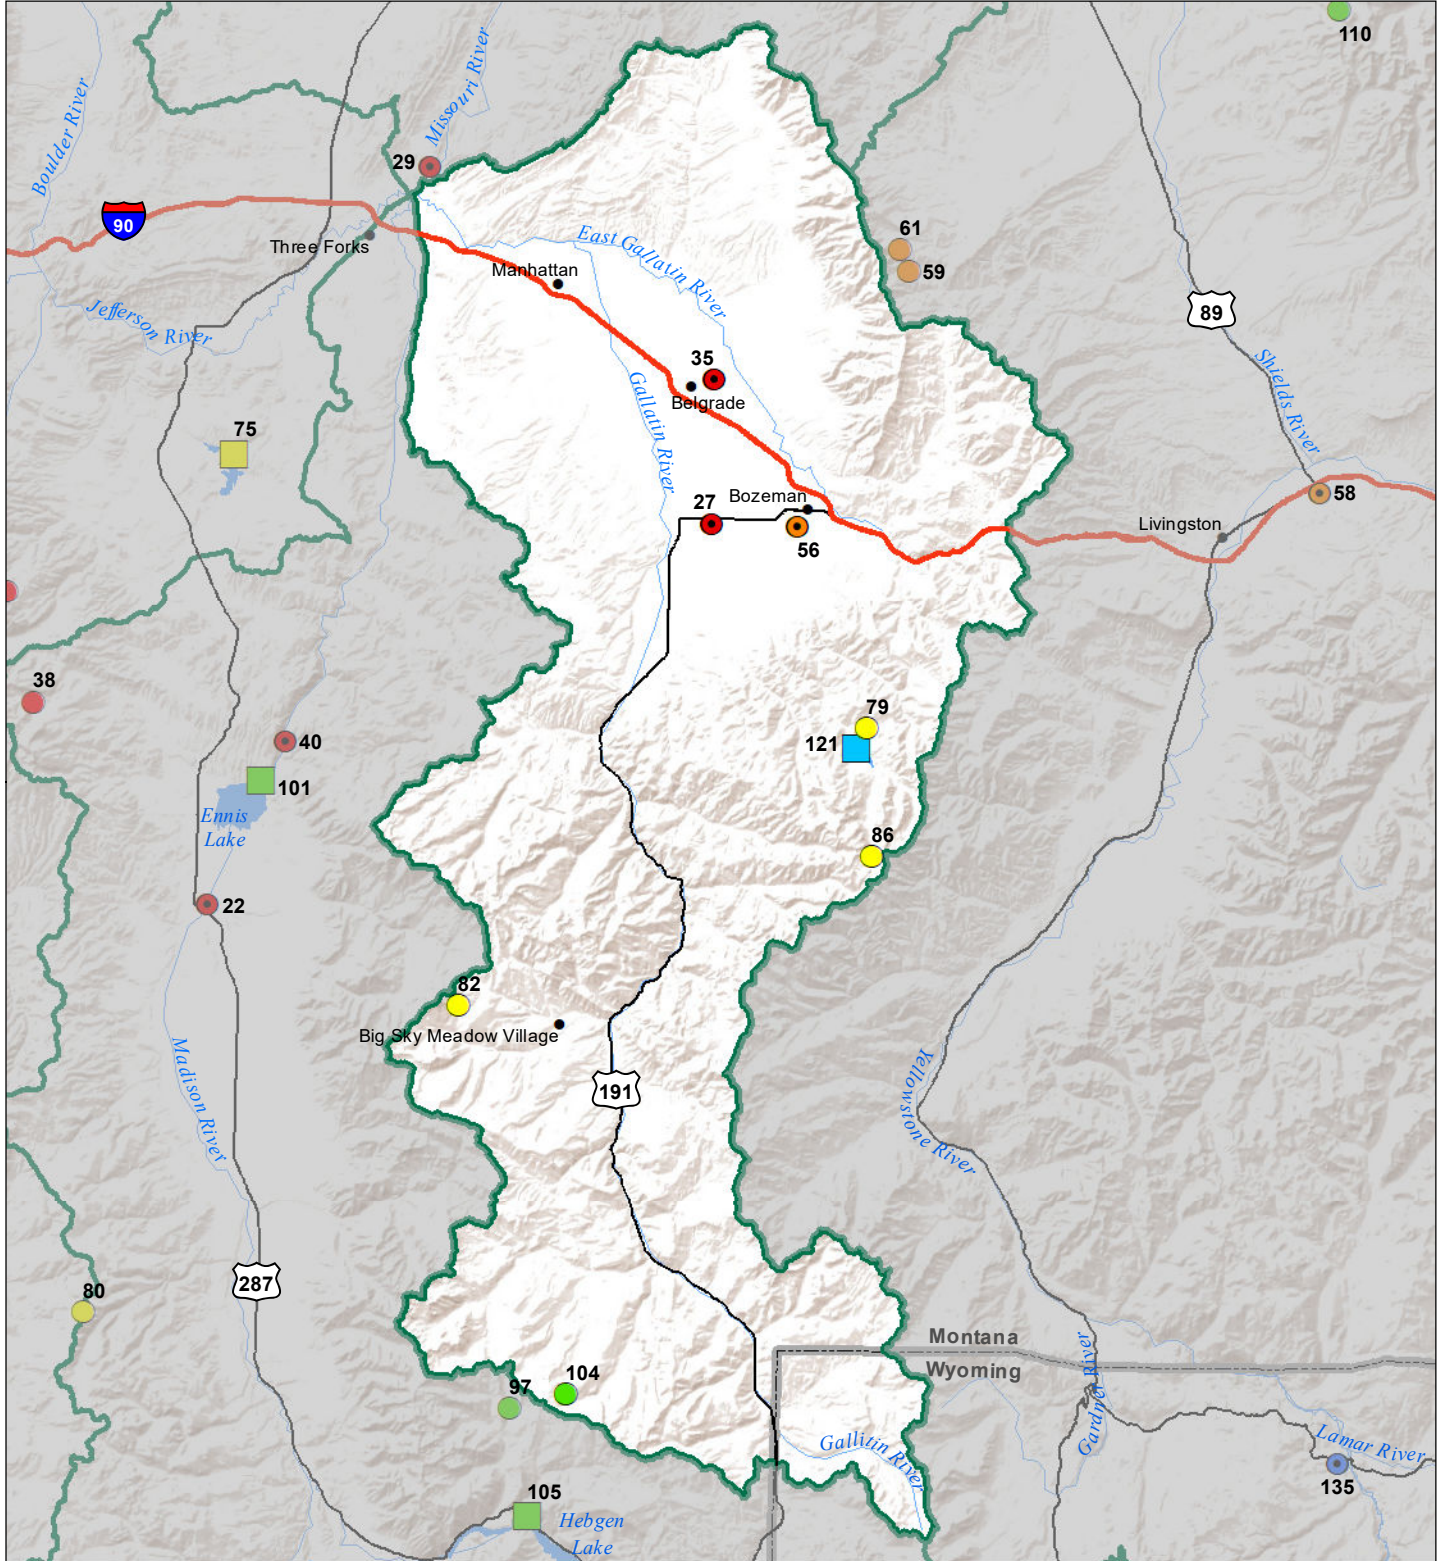

Gallatin River Basin Monthly Precipitation and Reservoir Levels Percentage of Normal June 1, 2020 (May 1, 2020 - June 1, 2020)

Precipitation Percent of Normal

SNOTEL

- > 150%
- 131 - 150%
- 111 - 130%
- 91 - 110%
- 71 - 90%
- 51 - 70%
- 1 - 50%

COOP/ACIS

- > 150%
- 131 - 150%
- 111 - 130%
- 91 - 110%
- 71 - 90%
- 51 - 70%
- 1 - 50%

Reservoirs Percent of Normal

- > 150%
- 131 - 150%
- 111 - 130%
- 91 - 110%
- 71 - 90%
- 51 - 70%
- 51 - 70%
- 1 - 50%