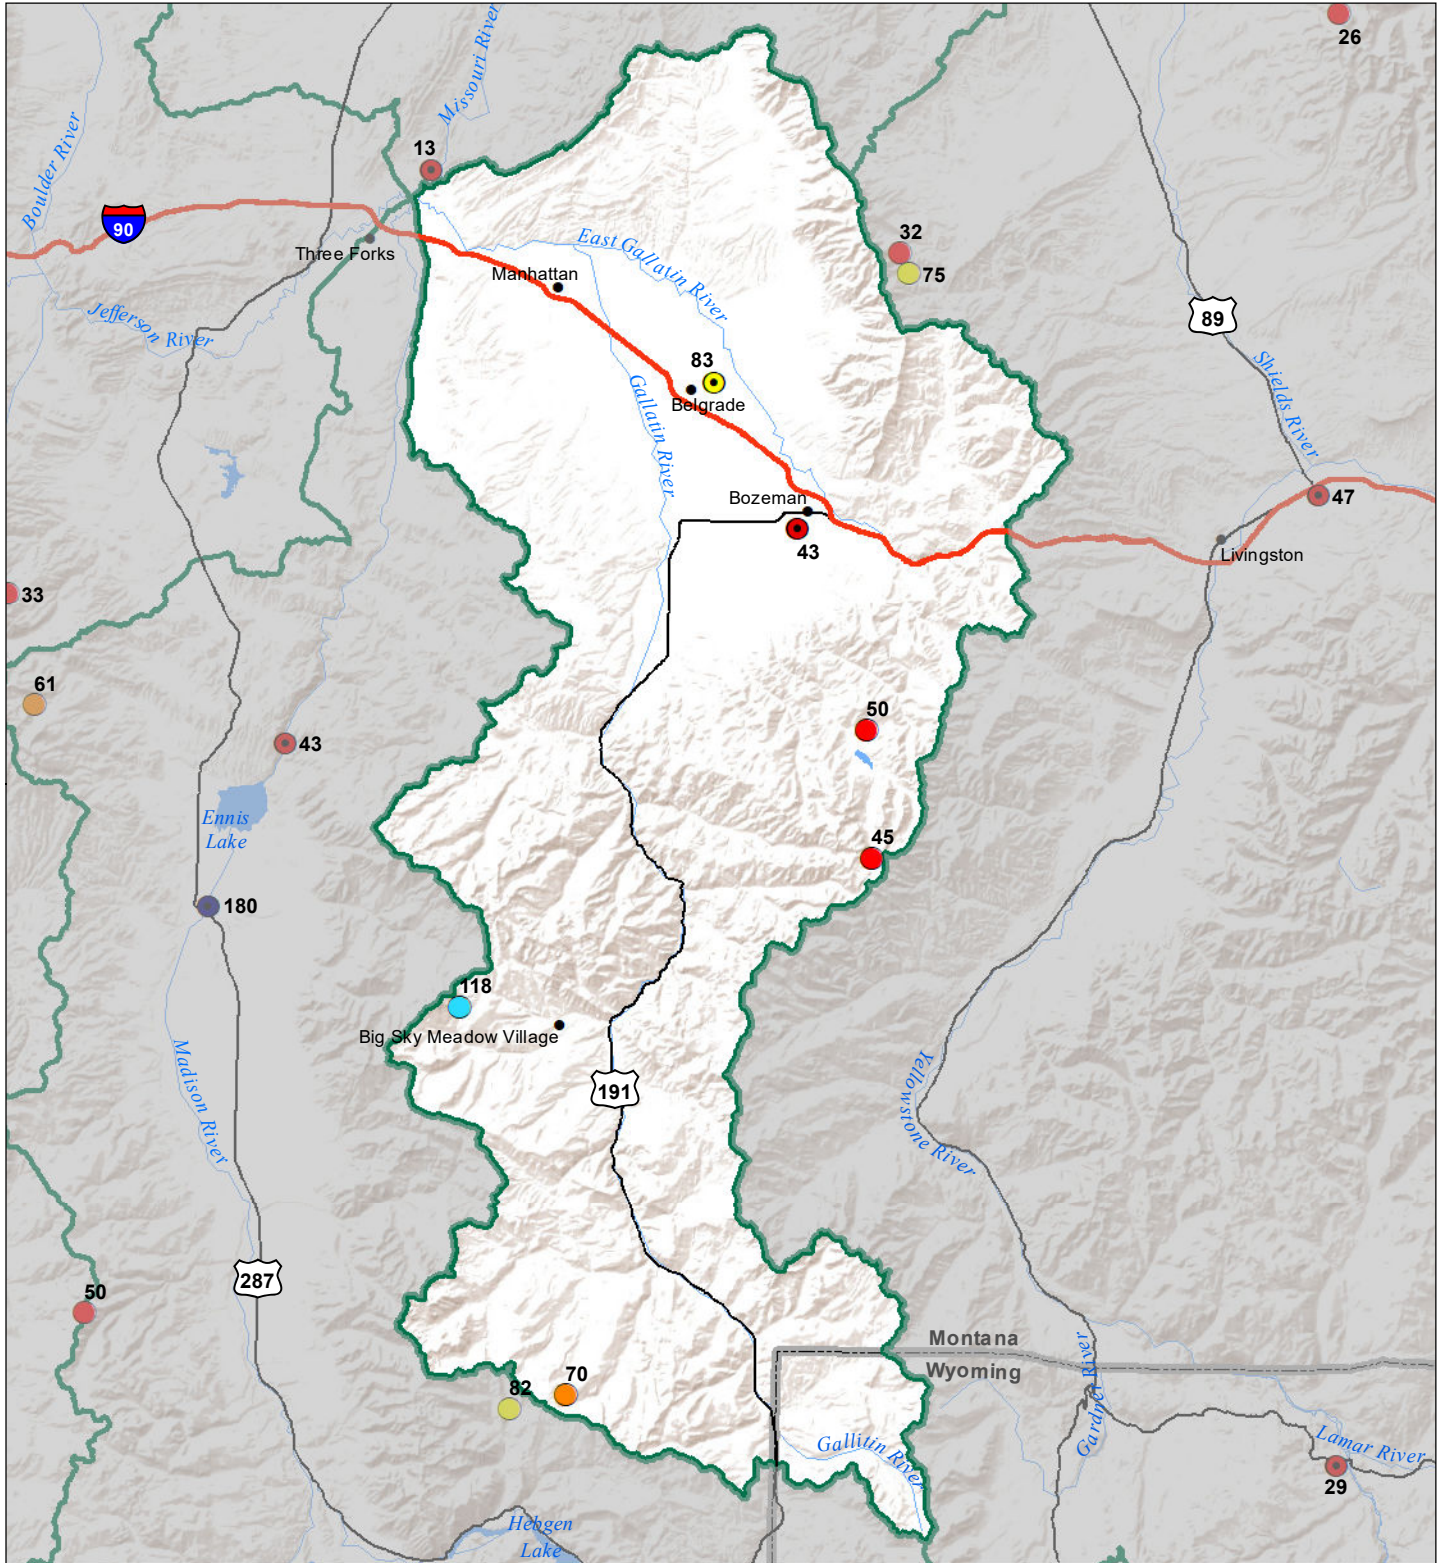

# Gallatin River Basin Monthly Precipitation and Reservoir Levels Percentage of Normal August 1, 2020 (July 1, 2020 - August 1, 2020)

### Precipitation Percent of Normal

#### SNOTEL

- > 150%
- 131 - 150%
- 111 - 130%
- 91 - 110%
- 71 - 90%
- 51 - 70%
- 1 - 50%