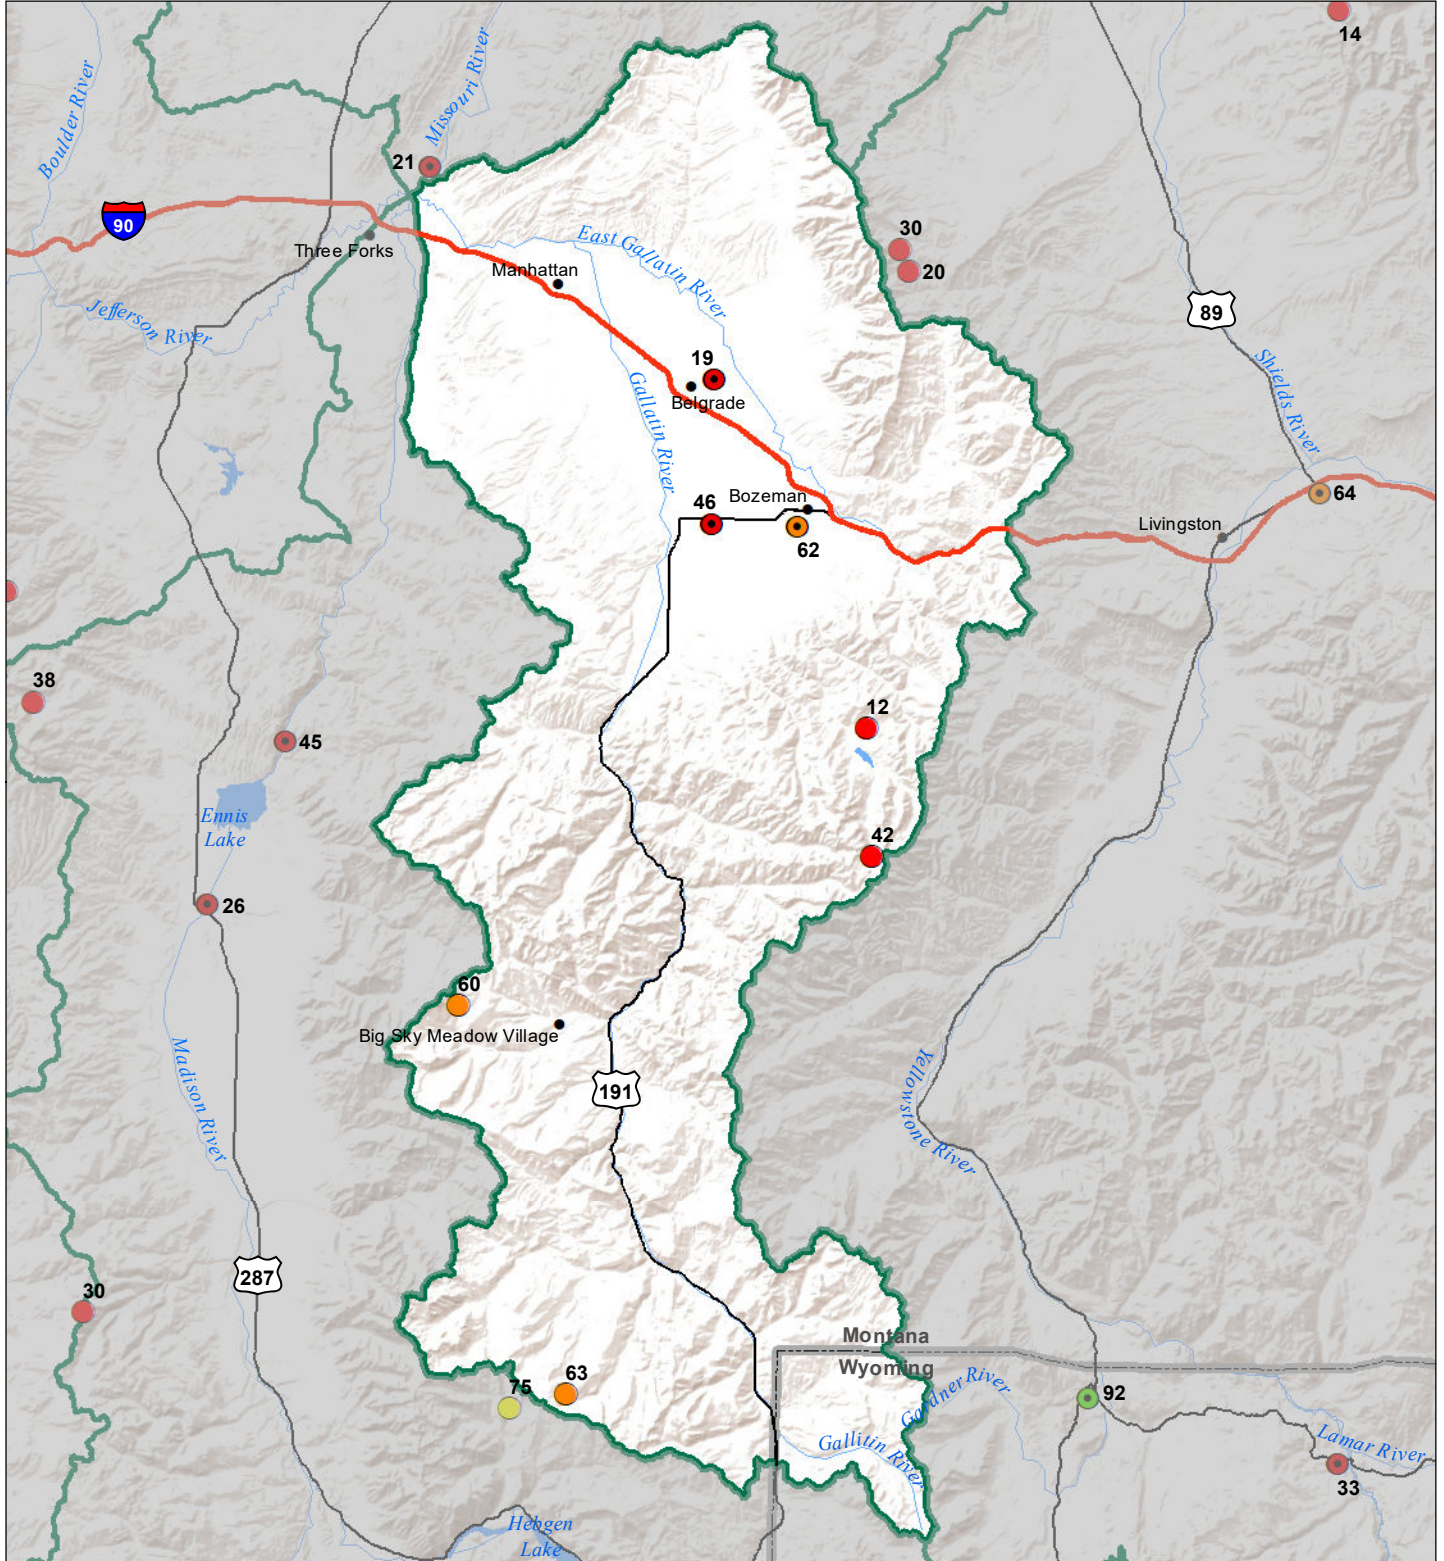

Gallatin River Basin Monthly Precipitation and Reservoir Levels Percentage of Normal September 1, 2020 (August 1, 2020 - September 1, 2020)

Precipitation Percent of Normal

SNOTEL

- > 150%
- 131 - 150%
- 111 - 130%
- 91 - 110%
- 71 - 90%
- 51 - 70%
- 1 - 50%

COOP/ACIS

- > 150%
- 131 - 150%
- 111 - 130%
- 91 - 110%
- 71 - 90%
- 51 - 70%
- 1 - 50%

Reservoirs Percent of Normal

- > 150%
- 131 - 150%
- 111 - 130%
- 91 - 110%
- 71 - 90%
- 51 - 70%
- 51 - 70%
- 1 - 50%