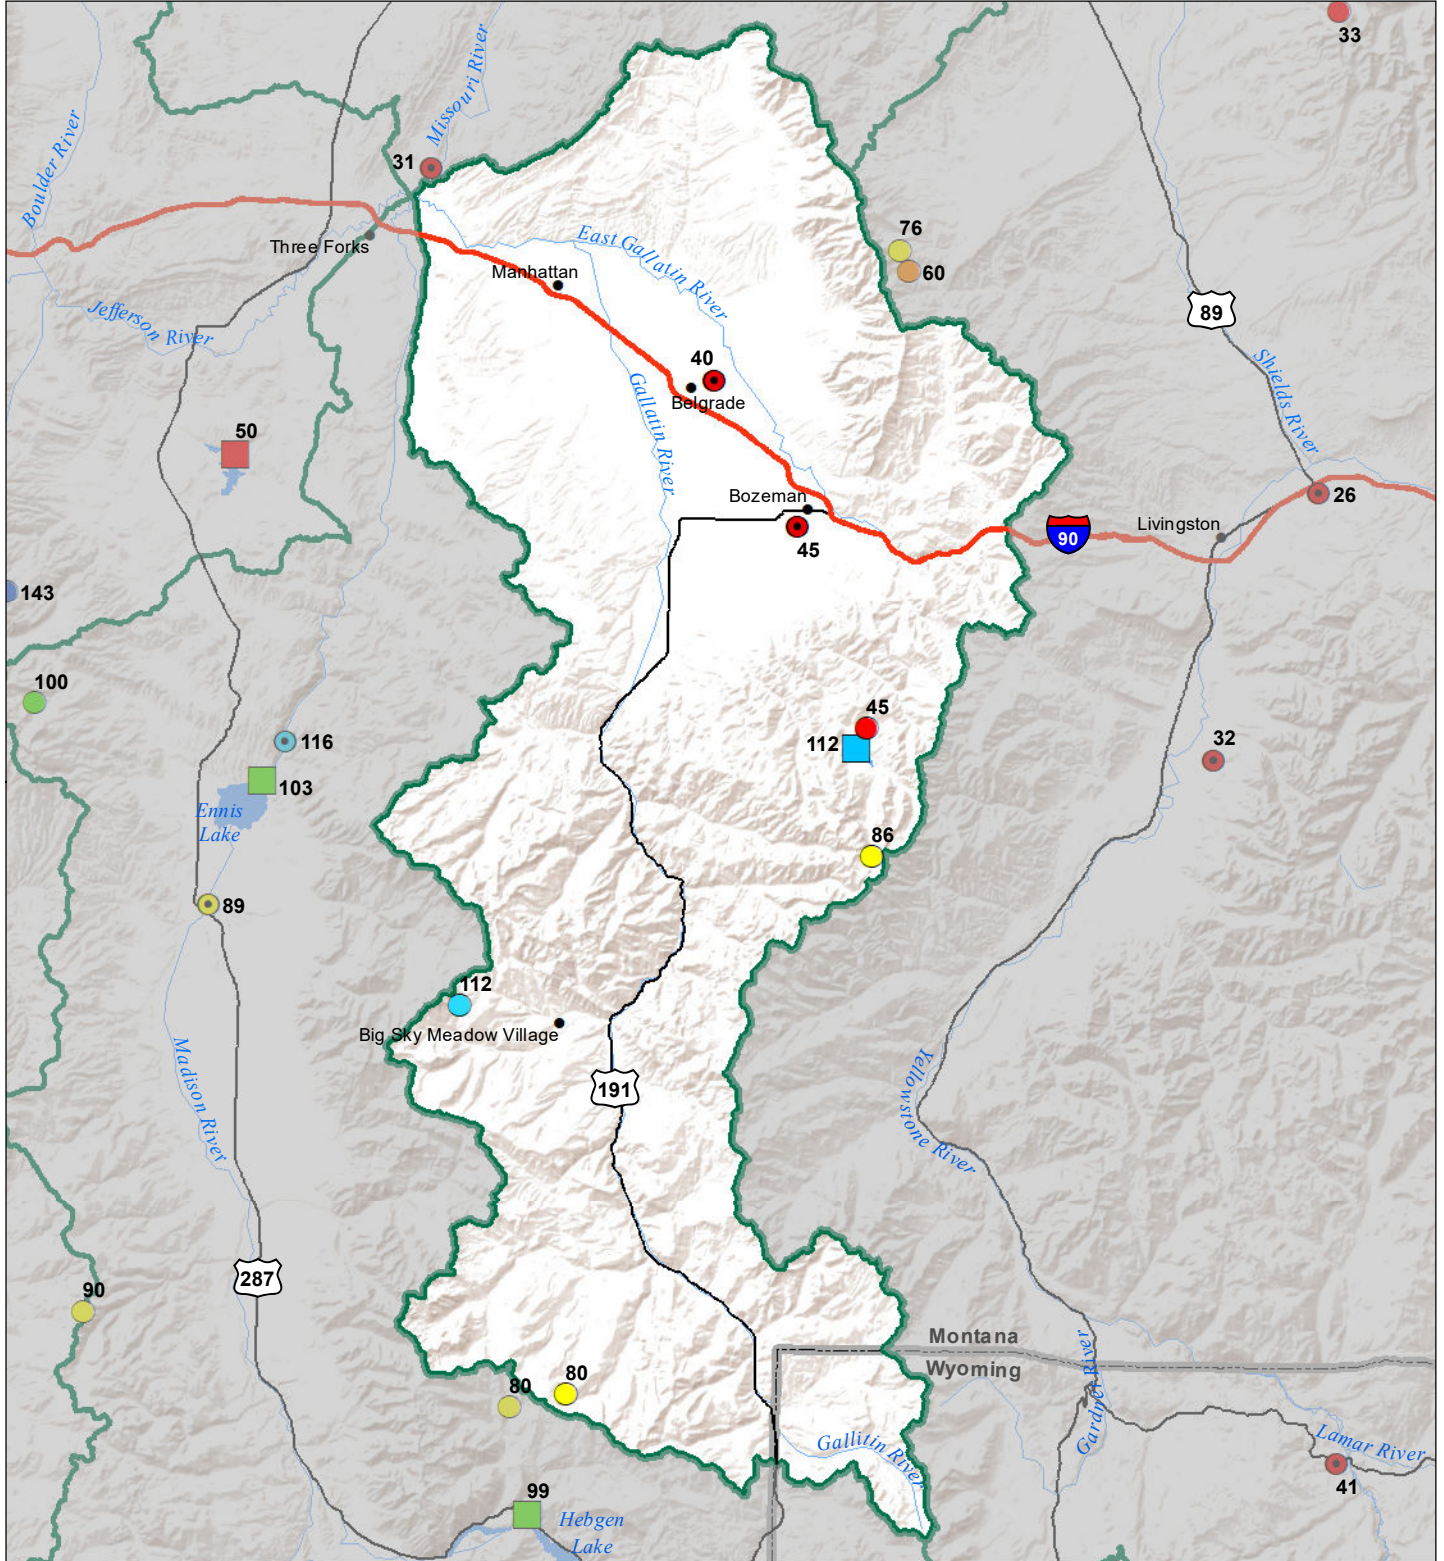

Gallatin River Basin Monthly Precipitation and Reservoir Levels Percentage of Normal October 1, 2020 (September 1, 2020 - October 1, 2020)

Precipitation Percent of Normal

SNOTEL

- > 150%
- 131 - 150%
- 111 - 130%
- 91 - 110%
- 71 - 90%
- 51 - 70%
- 1 - 50%

COOP/ACIS

- > 150%
- 131 - 150%
- 111 - 130%
- 91 - 110%
- 71 - 90%
- 51 - 70%
- 1 - 50%

Reservoirs Percent of Normal

- > 150%
- 131 - 150%
- 111 - 130%
- 91 - 110%
- 71 - 90%
- 51 - 70%
- 1 - 50%