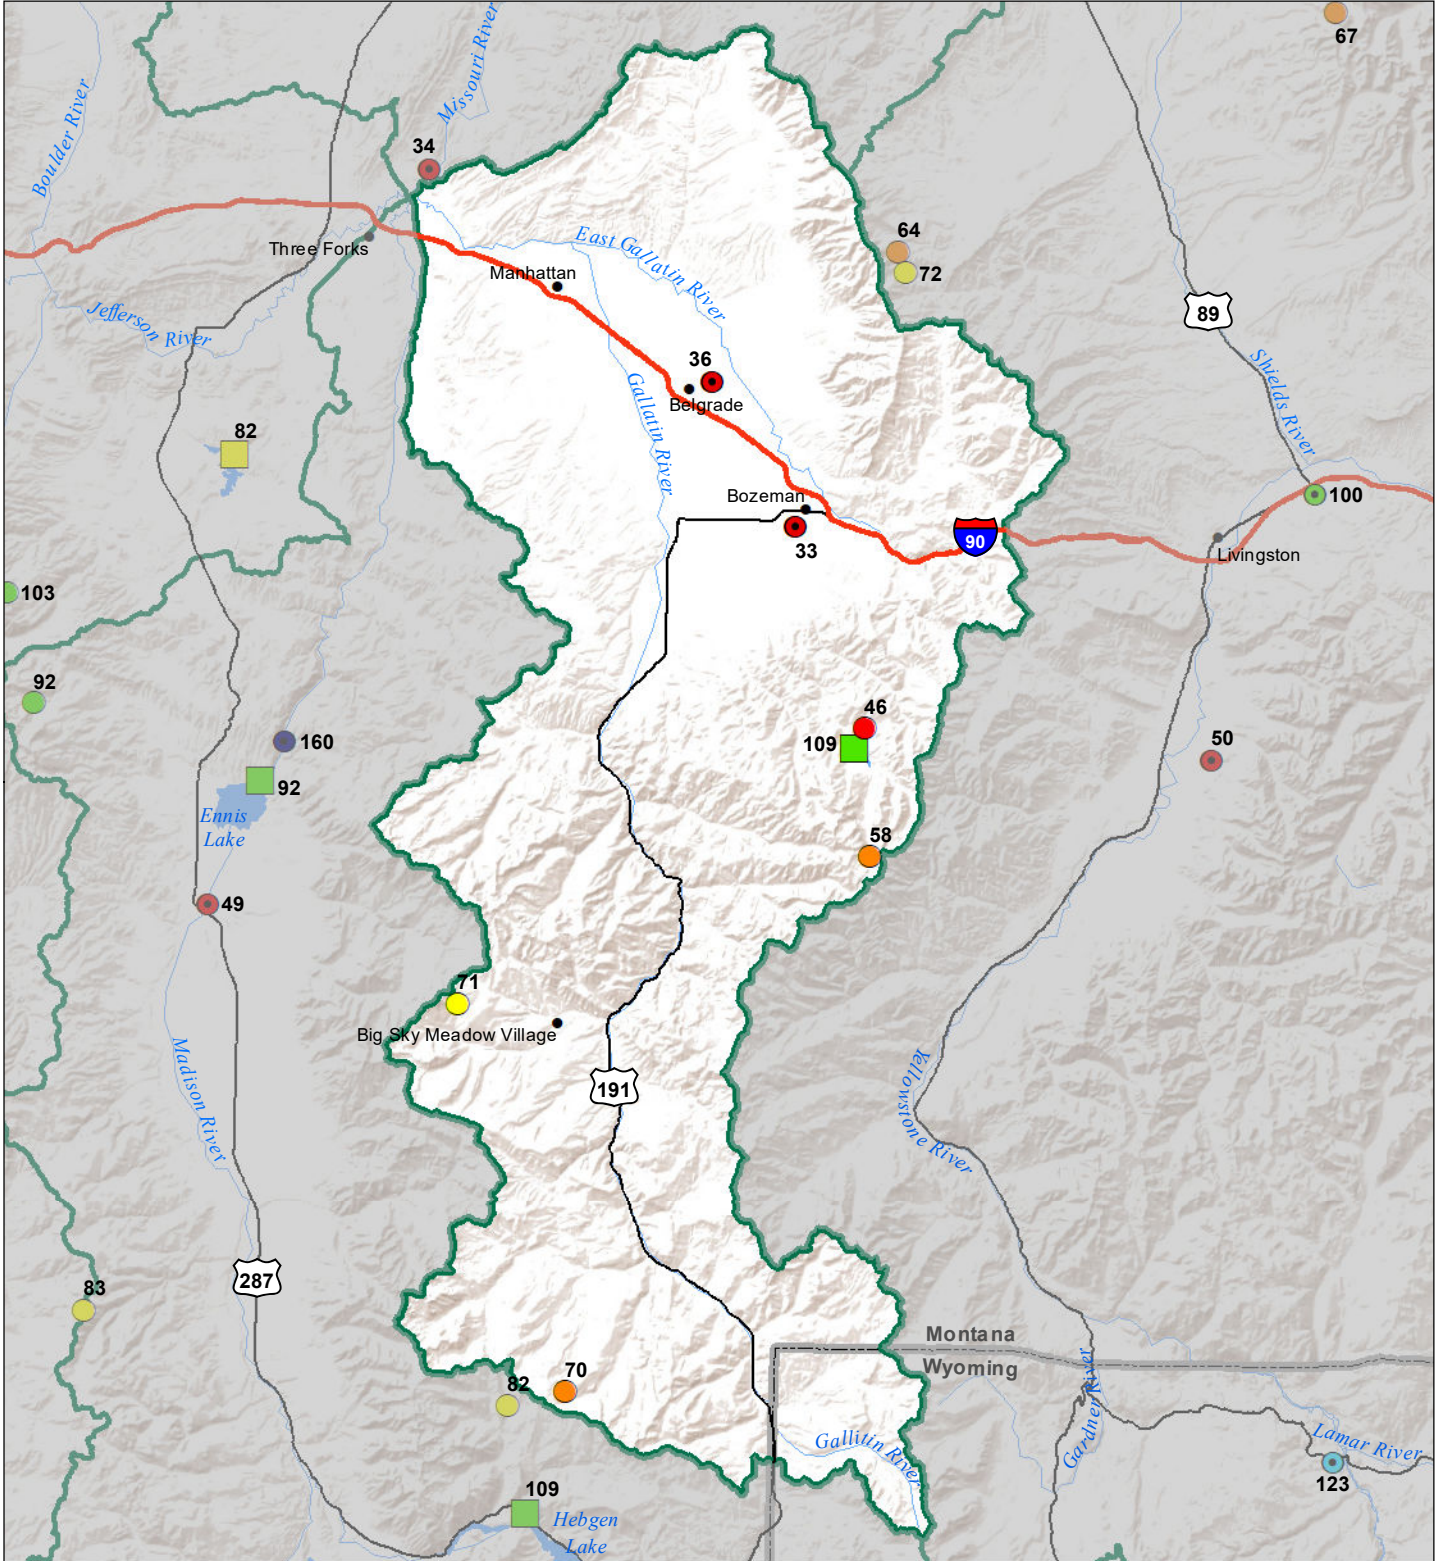

Gallatin River Basin Monthly Precipitation and Reservoir Levels Percentage of Normal December 1, 2020 (November 1, 2020 - December 1, 2020)

Precipitation Percent of Normal

SNOTEL

- > 150%
- 131 - 150%
- 111 - 130%
- 91 - 110%
- 71 - 90%
- 51 - 70%
- 1 - 50%

COOP/ACIS

- > 150%
- 131 - 150%
- 111 - 130%
- 91 - 110%
- 71 - 90%
- 51 - 70%
- 1 - 50%

Reservoirs Percent of Normal

- > 150%
- 131 - 150%
- 111 - 130%
- 91 - 110%
- 71 - 90%
- 51 - 70%
- 51 - 70%
- 1 - 50%