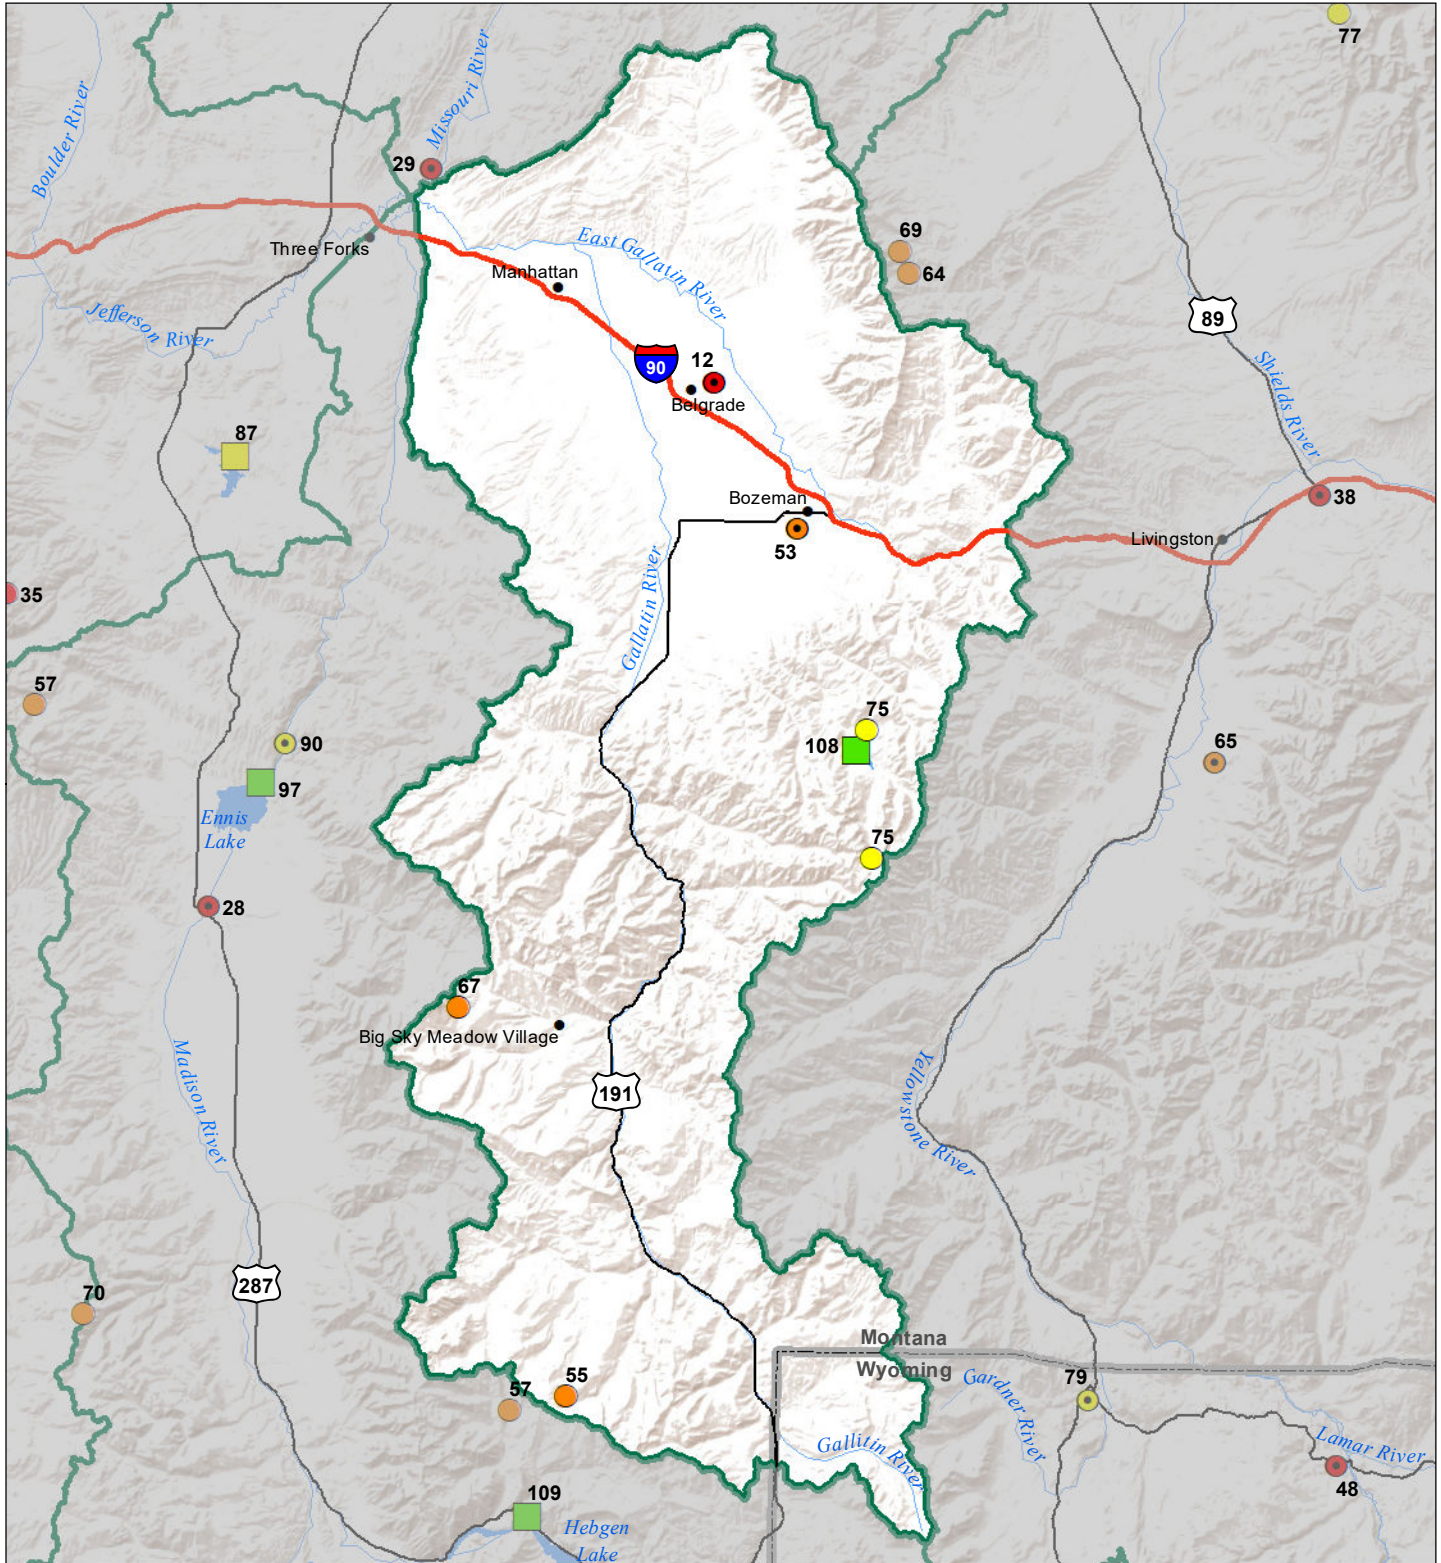

Gallatin River Basin Monthly Precipitation and Reservoir Levels Percentage of Normal January 1, 2021 (December 1, 2020 - January 1, 2021)

Precipitation Percent of Normal

SNOTEL

- > 150%
- 131 - 150%
- 111 - 130%
- 91 - 110%
- 71 - 90%
- 51 - 70%
- 1 - 50%

COOP/ACIS

- > 150%
- 131 - 150%
- 111 - 130%
- 91 - 110%
- 71 - 90%
- 51 - 70%
- 1 - 50%

Reservoirs Percent of Normal

- > 150%
- 131 - 150%
- 111 - 130%
- 91 - 110%
- 71 - 90%
- 51 - 70%
- 1 - 50%