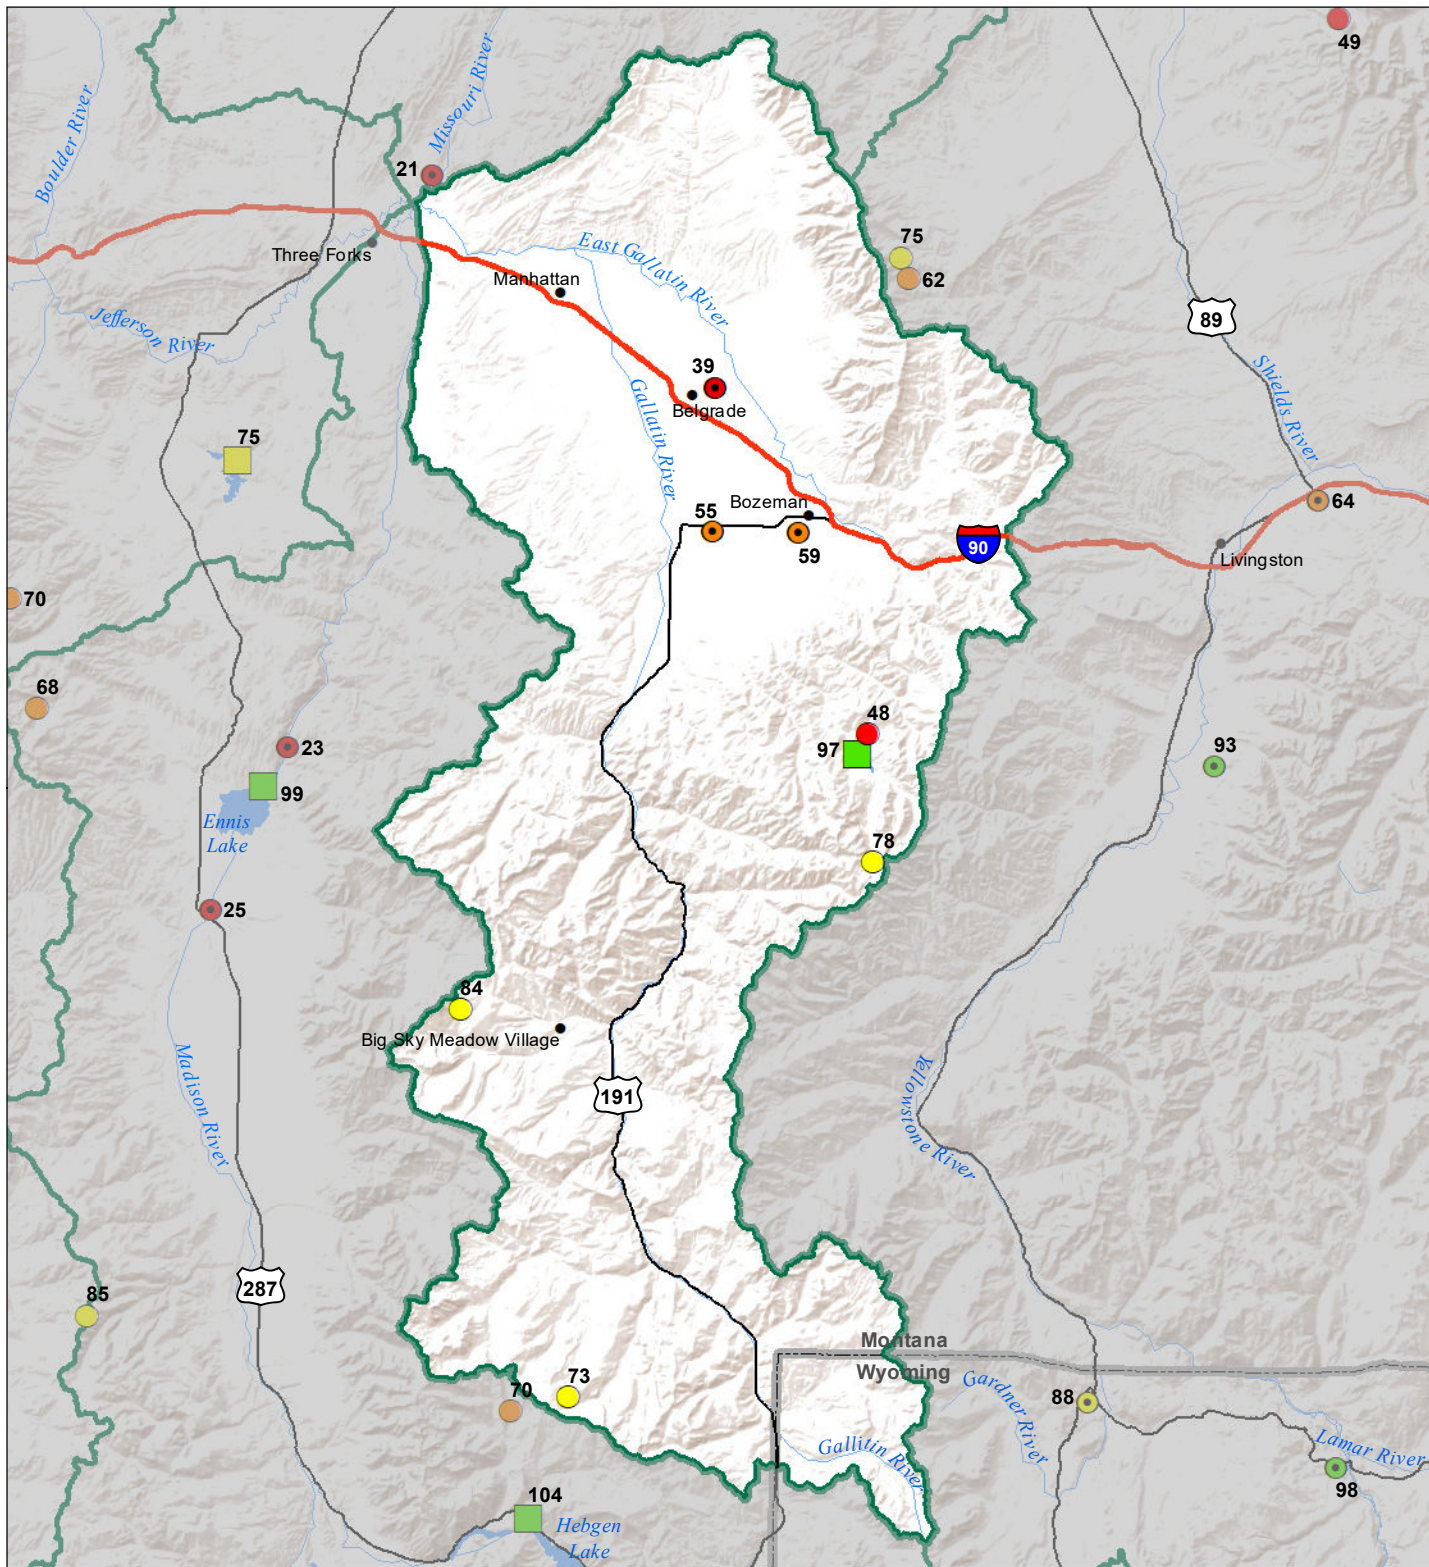

Gallatin River Basin Monthly Precipitation and Reservoir Levels Percentage of Normal April 1, 2021 (March 1, 2021 - April 1, 2021)

Precipitation Percent of Normal

SNOTEL

- > 150%
- 131 - 150%
- 111 - 130%
- 91 - 110%
- 71 - 90%
- 51 - 70%
- 1 - 50%

COOP/ACIS

- > 150%
- 131 - 150%
- 111 - 130%
- 91 - 110%
- 71 - 90%
- 51 - 70%
- 1 - 50%

Reservoirs Percent of Normal

- > 150%
- 131 - 150%
- 111 - 130%
- 91 - 110%
- 71 - 90%
- 51 - 70%
- 1 - 50%