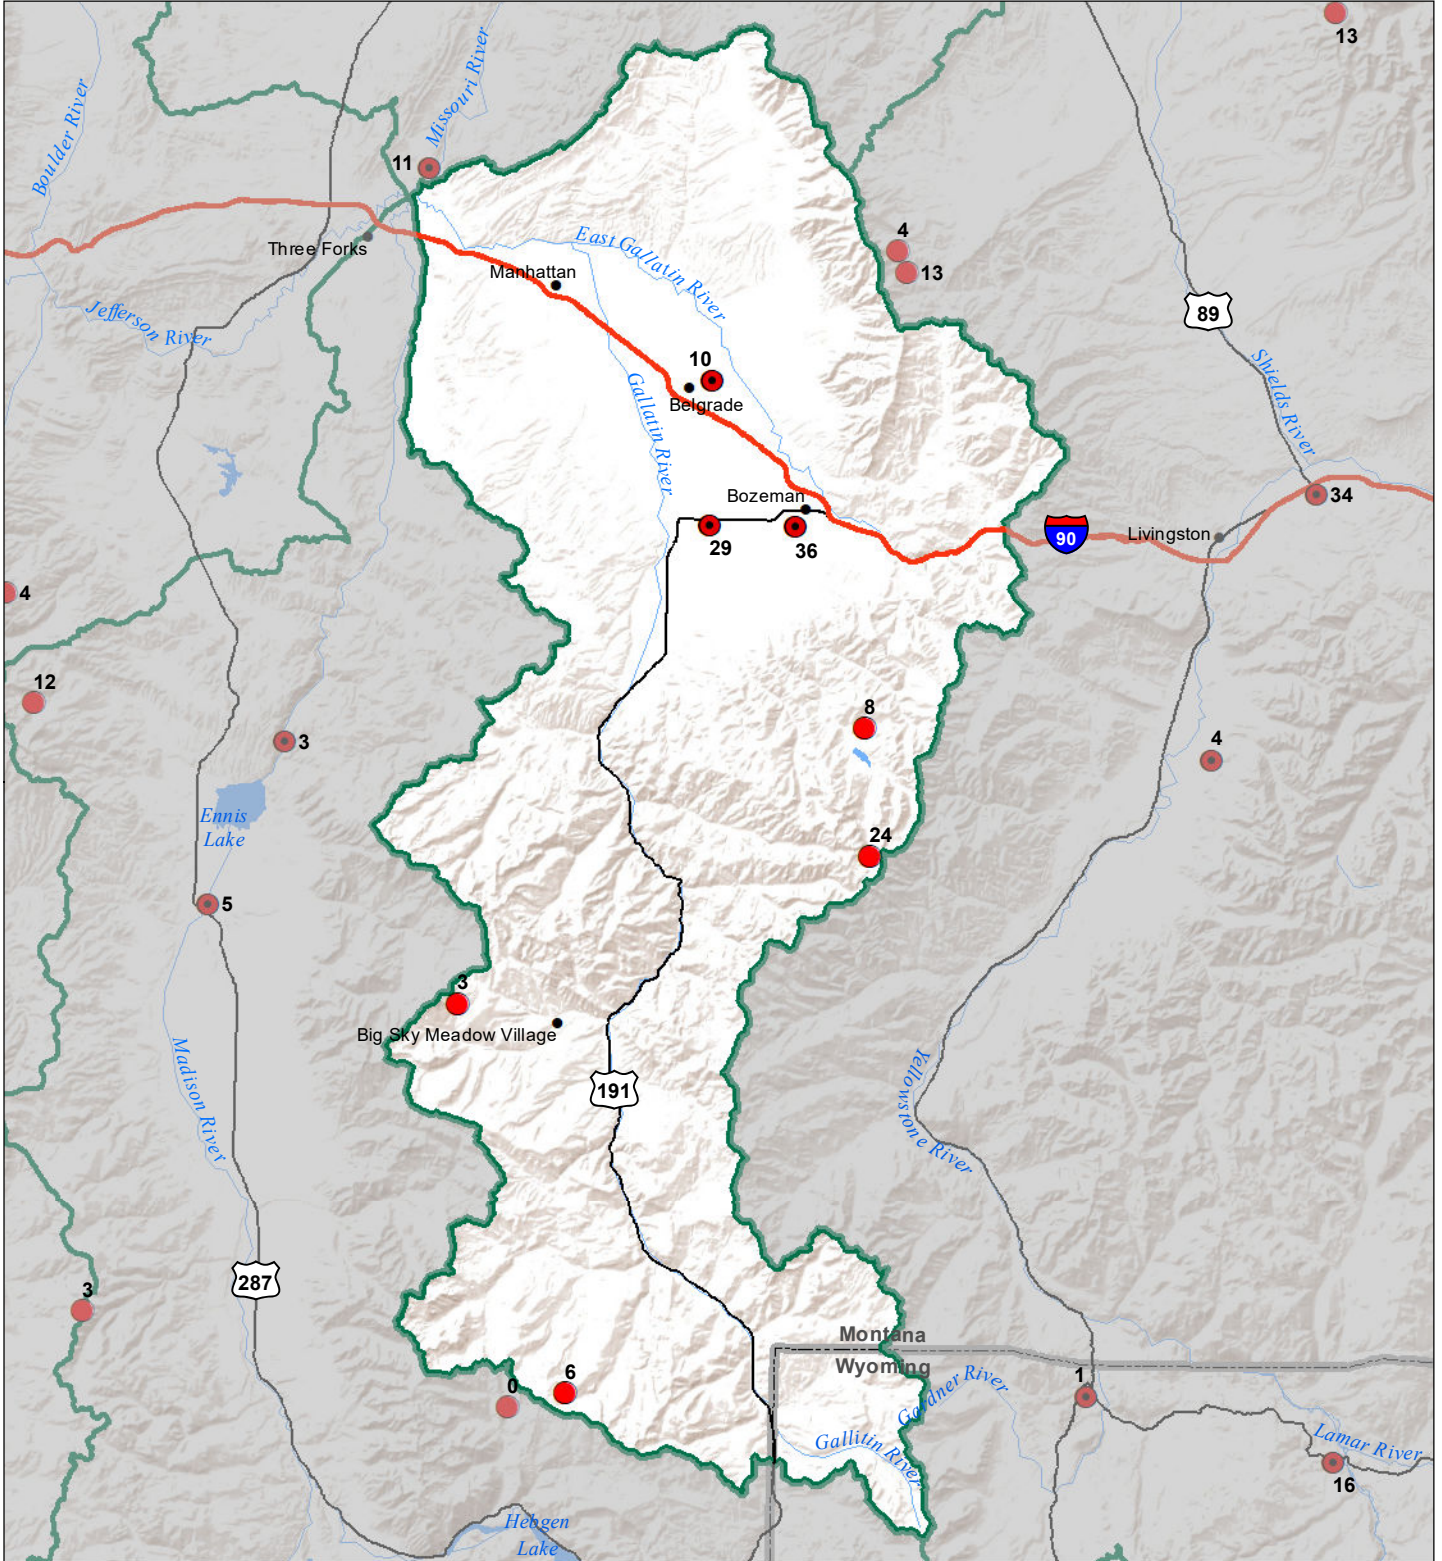

# Gallatin River Basin Monthly Precipitation and Reservoir Levels Percentage of Normal July 1, 2021 (June 1, 2021 - July 1, 2021)

### Precipitation Percent of Normal

#### SNOTEL

- > 150%
- 131 - 150%
- 111 - 130%
- 91 - 110%
- 71 - 90%
- 51 - 70%
- 1 - 50%