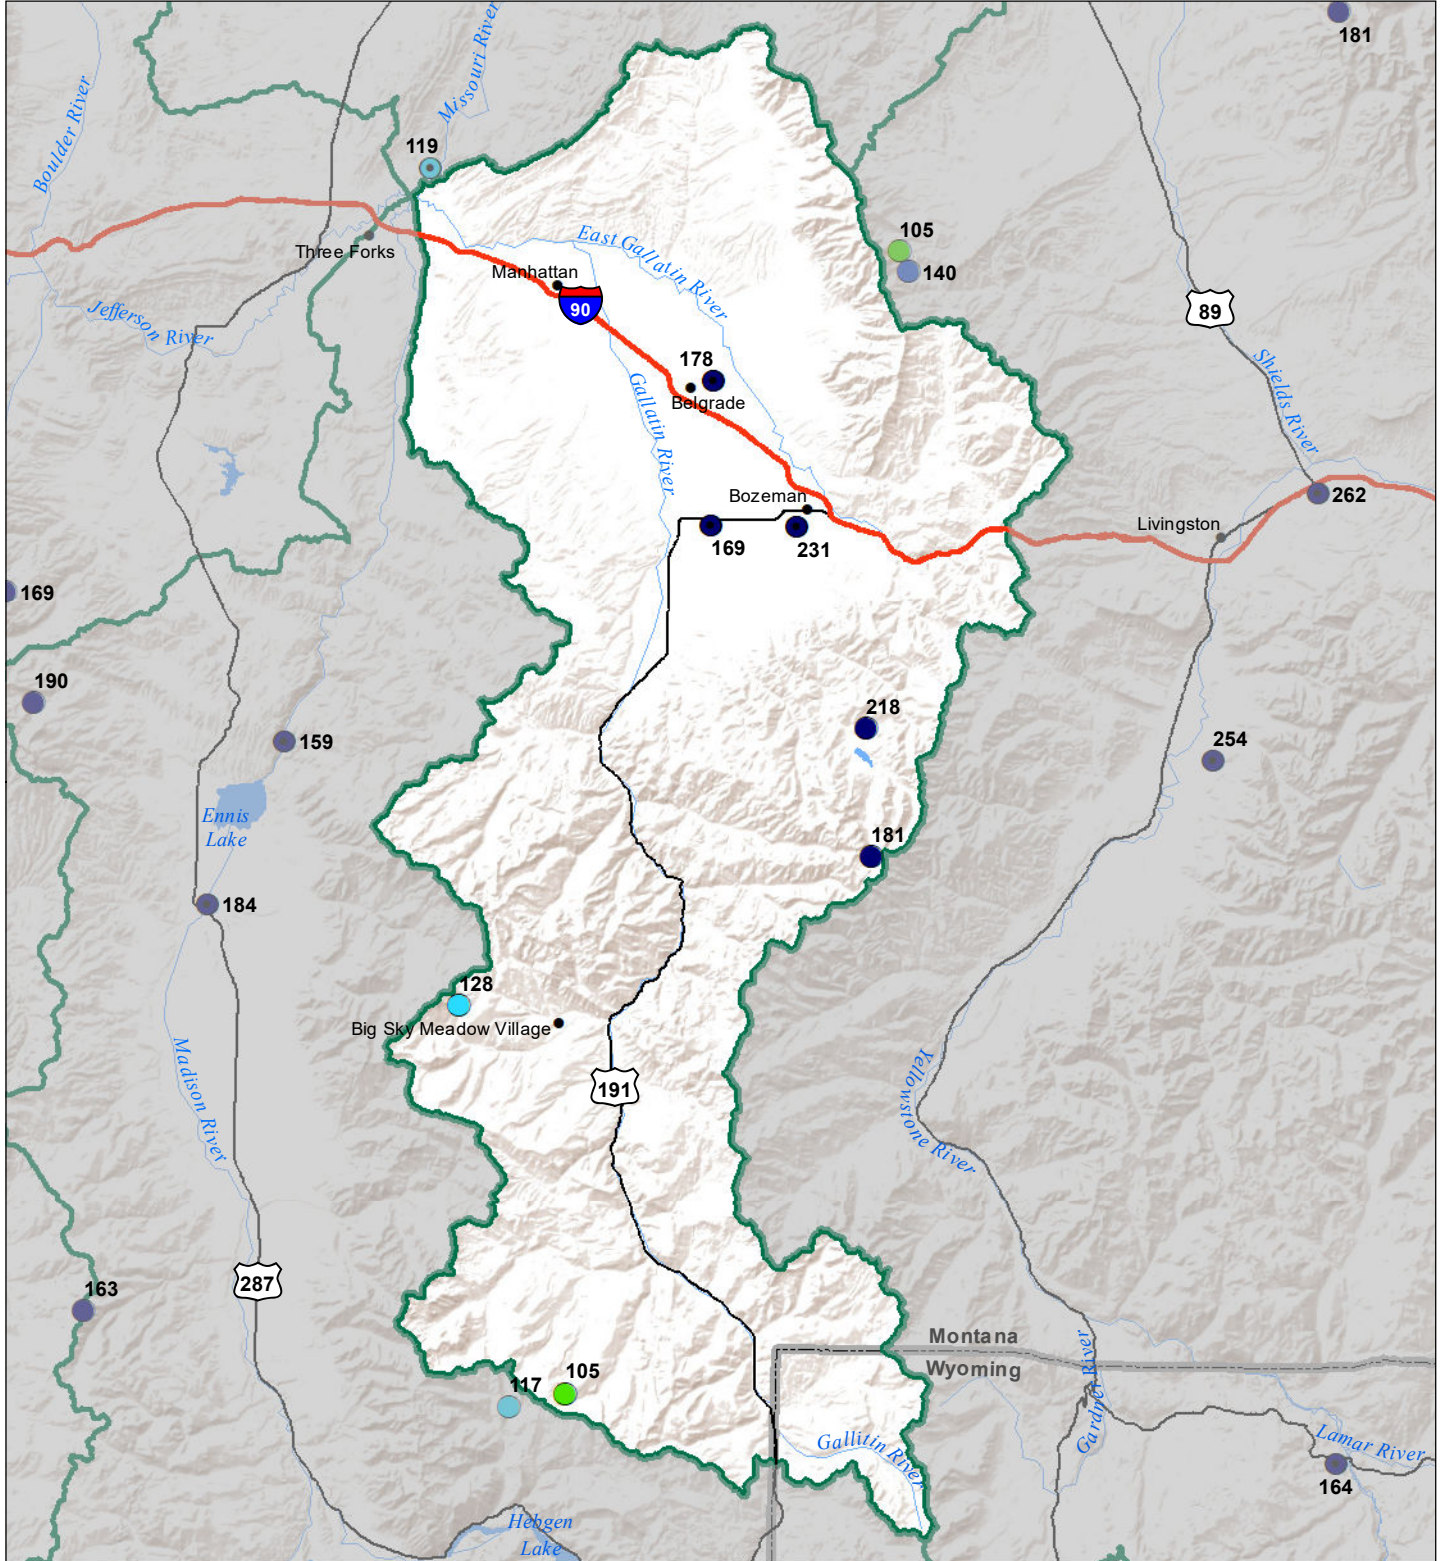

# Gallatin River Basin Monthly Precipitation and Reservoir Levels Percentage of Normal September 1, 2021 (August 1, 2021 - September 1, 2021)

### Precipitation Percent of Normal

#### SNOTEL

- > 150%
- 131 - 150%
- 111 - 130%
- 91 - 110%
- 71 - 90%
- 51 - 70%
- 1 - 50%