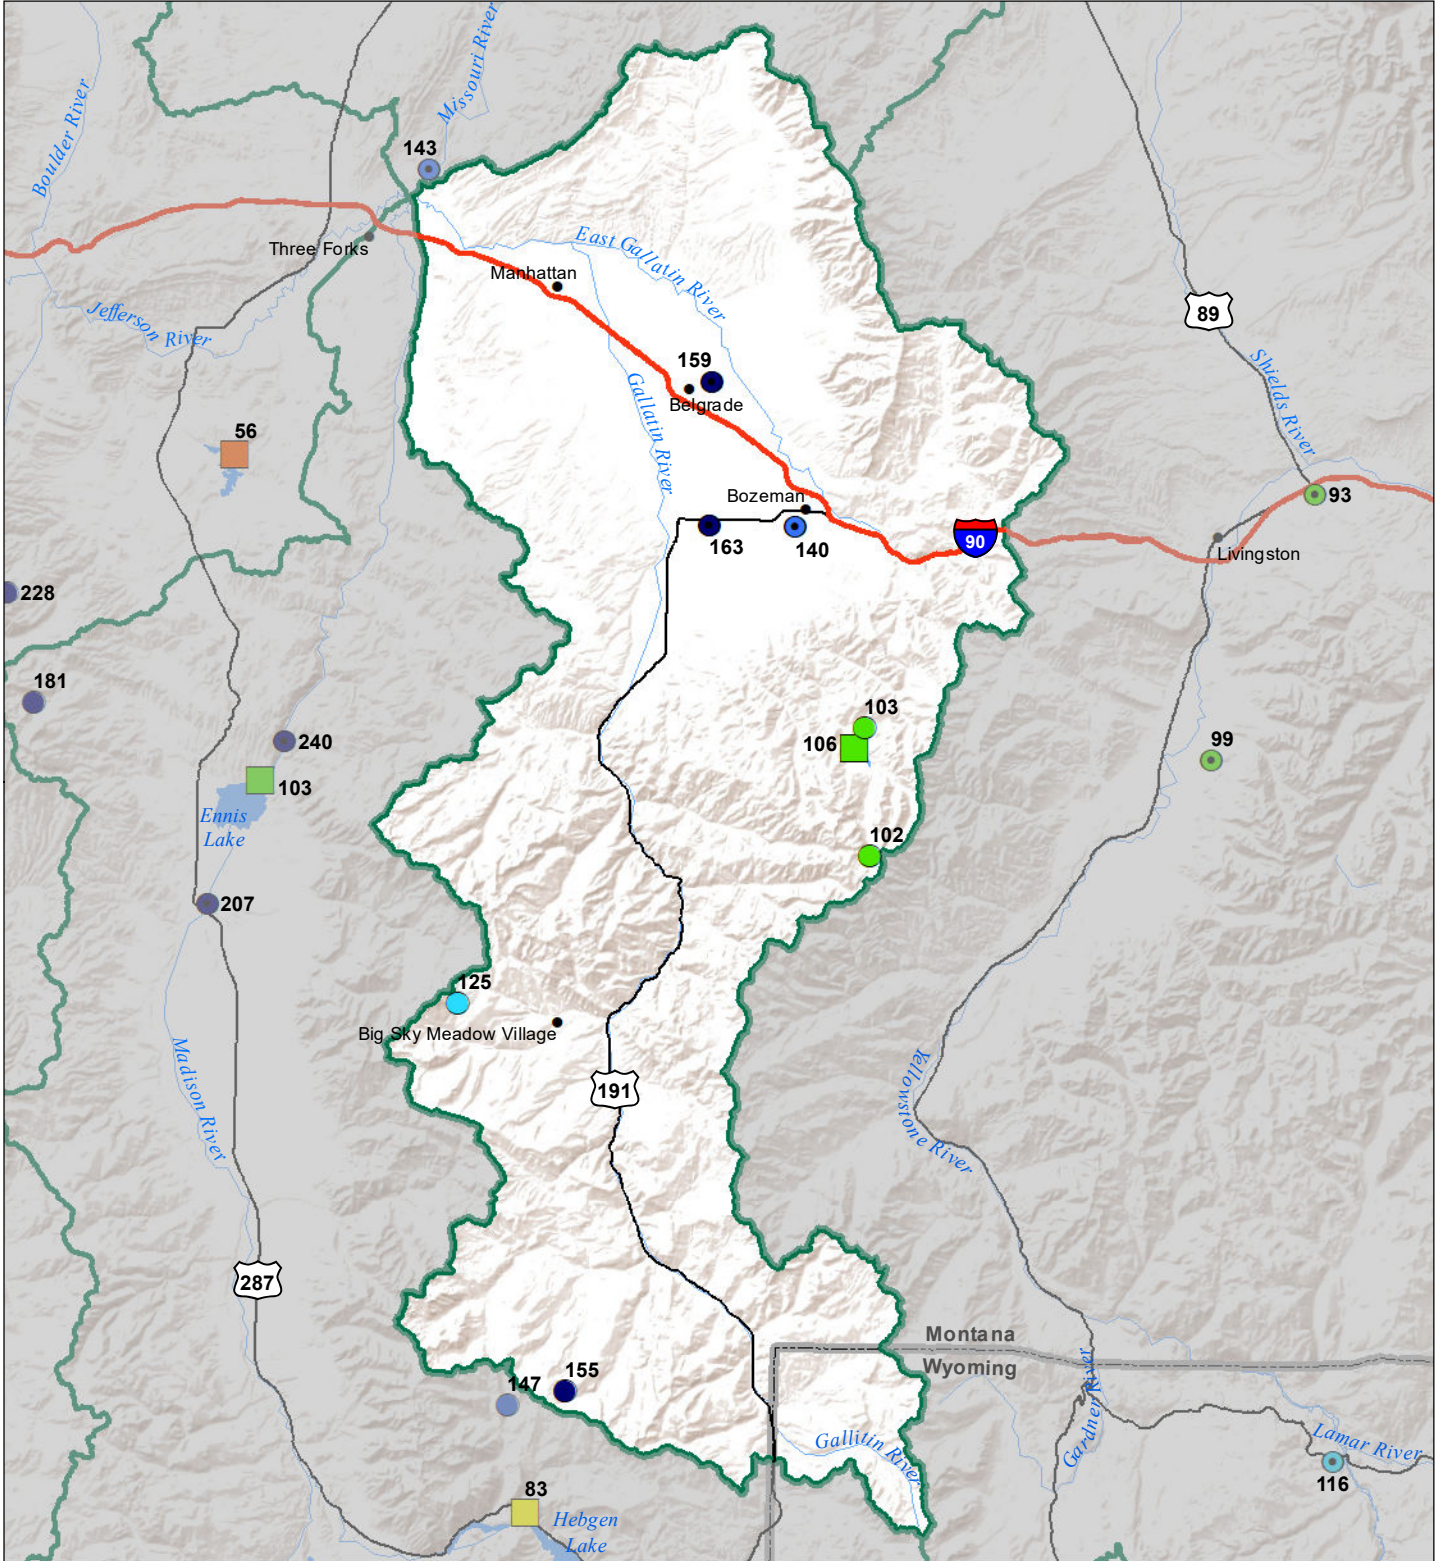

# Gallatin River Basin Monthly Precipitation and Reservoir Levels Percentage of Normal November 1, 2021 (October 1, 2021 - November 1, 2021)

### Precipitation Percent of Normal

#### SNOTEL

- > 150%
- 131 - 150%
- 111 - 130%
- 91 - 110%
- 71 - 90%
- 51 - 70%
- 1 - 50%