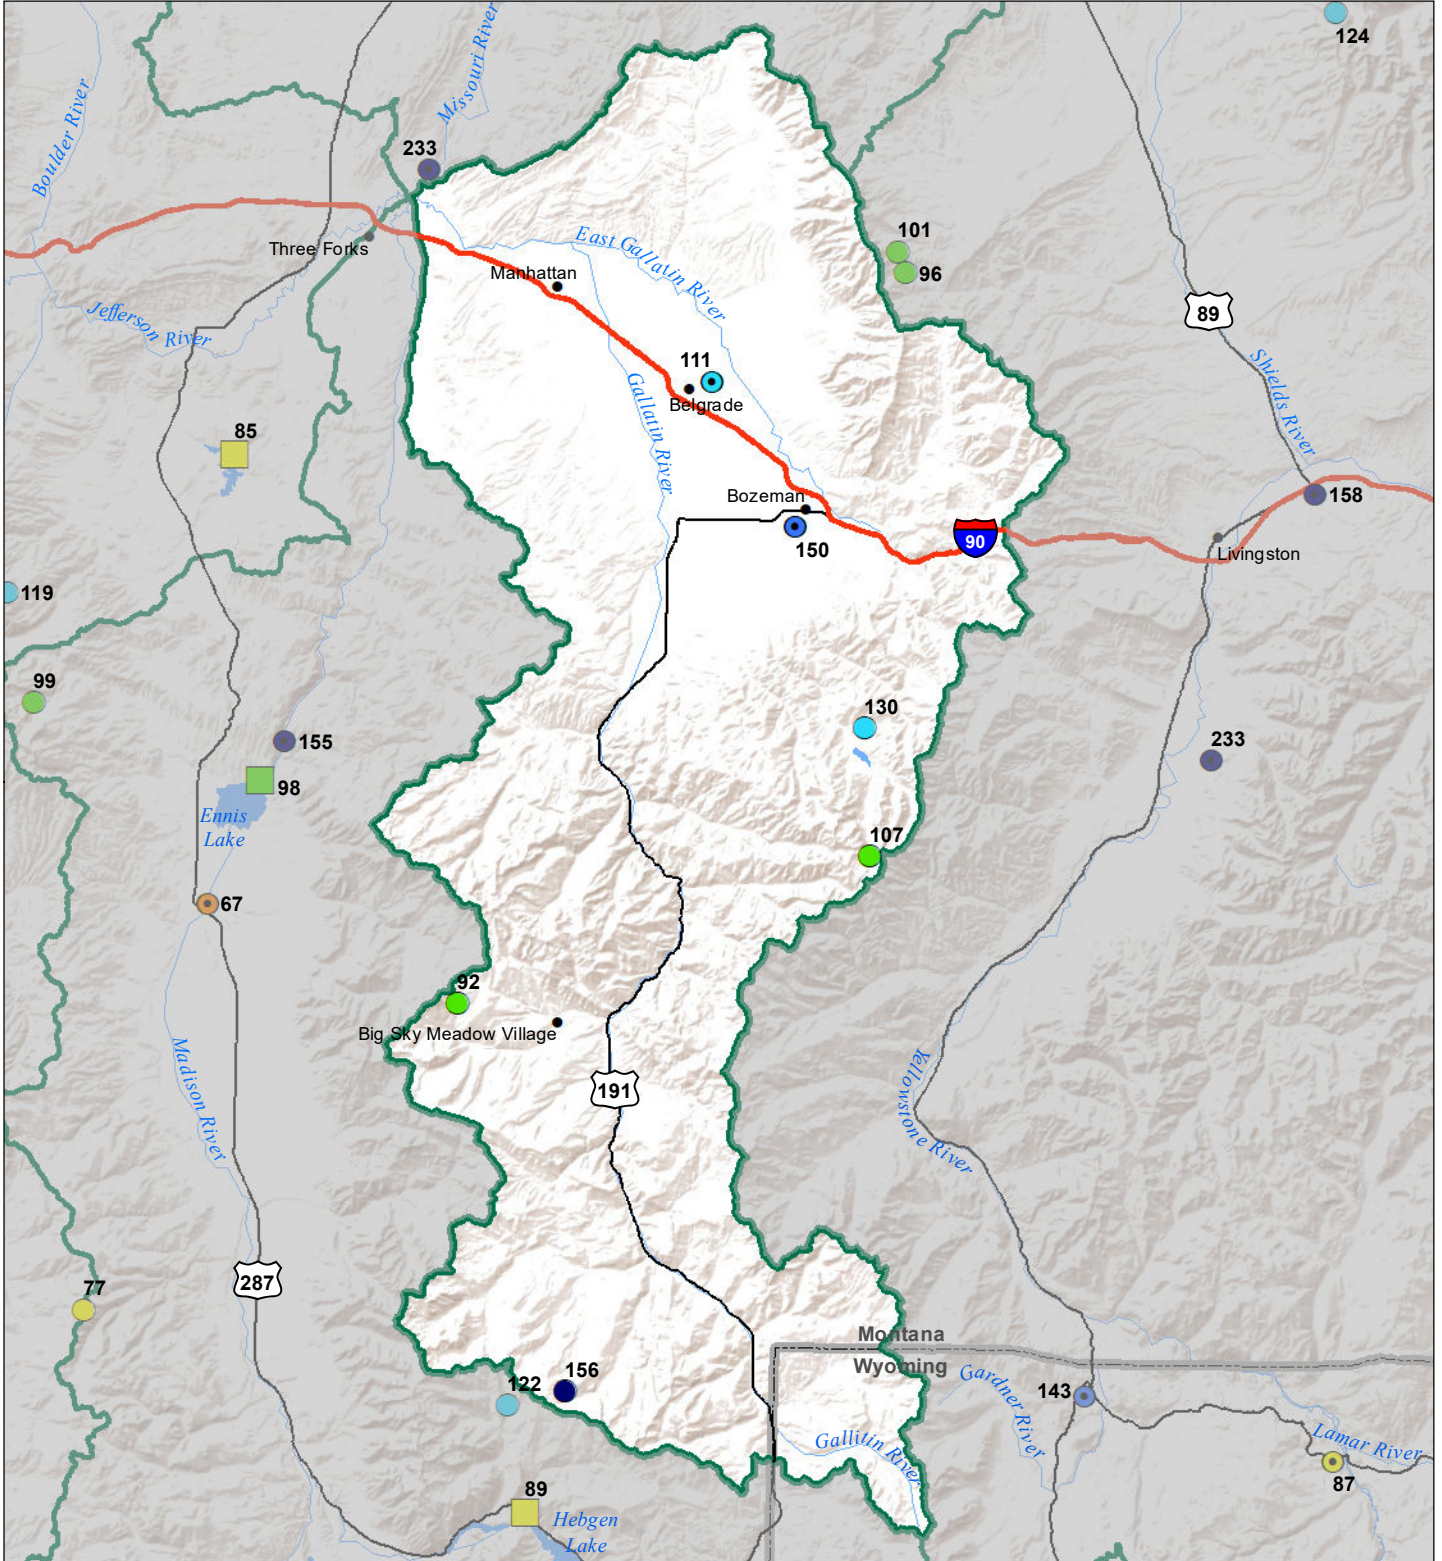

Gallatin River Basin Monthly Precipitation and Reservoir Levels Percentage of Normal January 1, 2022 (December 1, 2021 - January 1, 2022)

Precipitation Percent of Normal

SNOTEL

- > 150%
- 131 - 150%
- 111 - 130%
- 91 - 110%
- 71 - 90%
- 51 - 70%
- 1 - 50%

COOP/ACIS

- > 150%
- 131 - 150%
- 111 - 130%
- 91 - 110%
- 71 - 90%
- 51 - 70%
- 1 - 50%

Reservoirs Percent of Normal

- > 150%
- 131 - 150%
- 111 - 130%
- 91 - 110%
- 71 - 90%
- 51 - 70%
- 1 - 50%