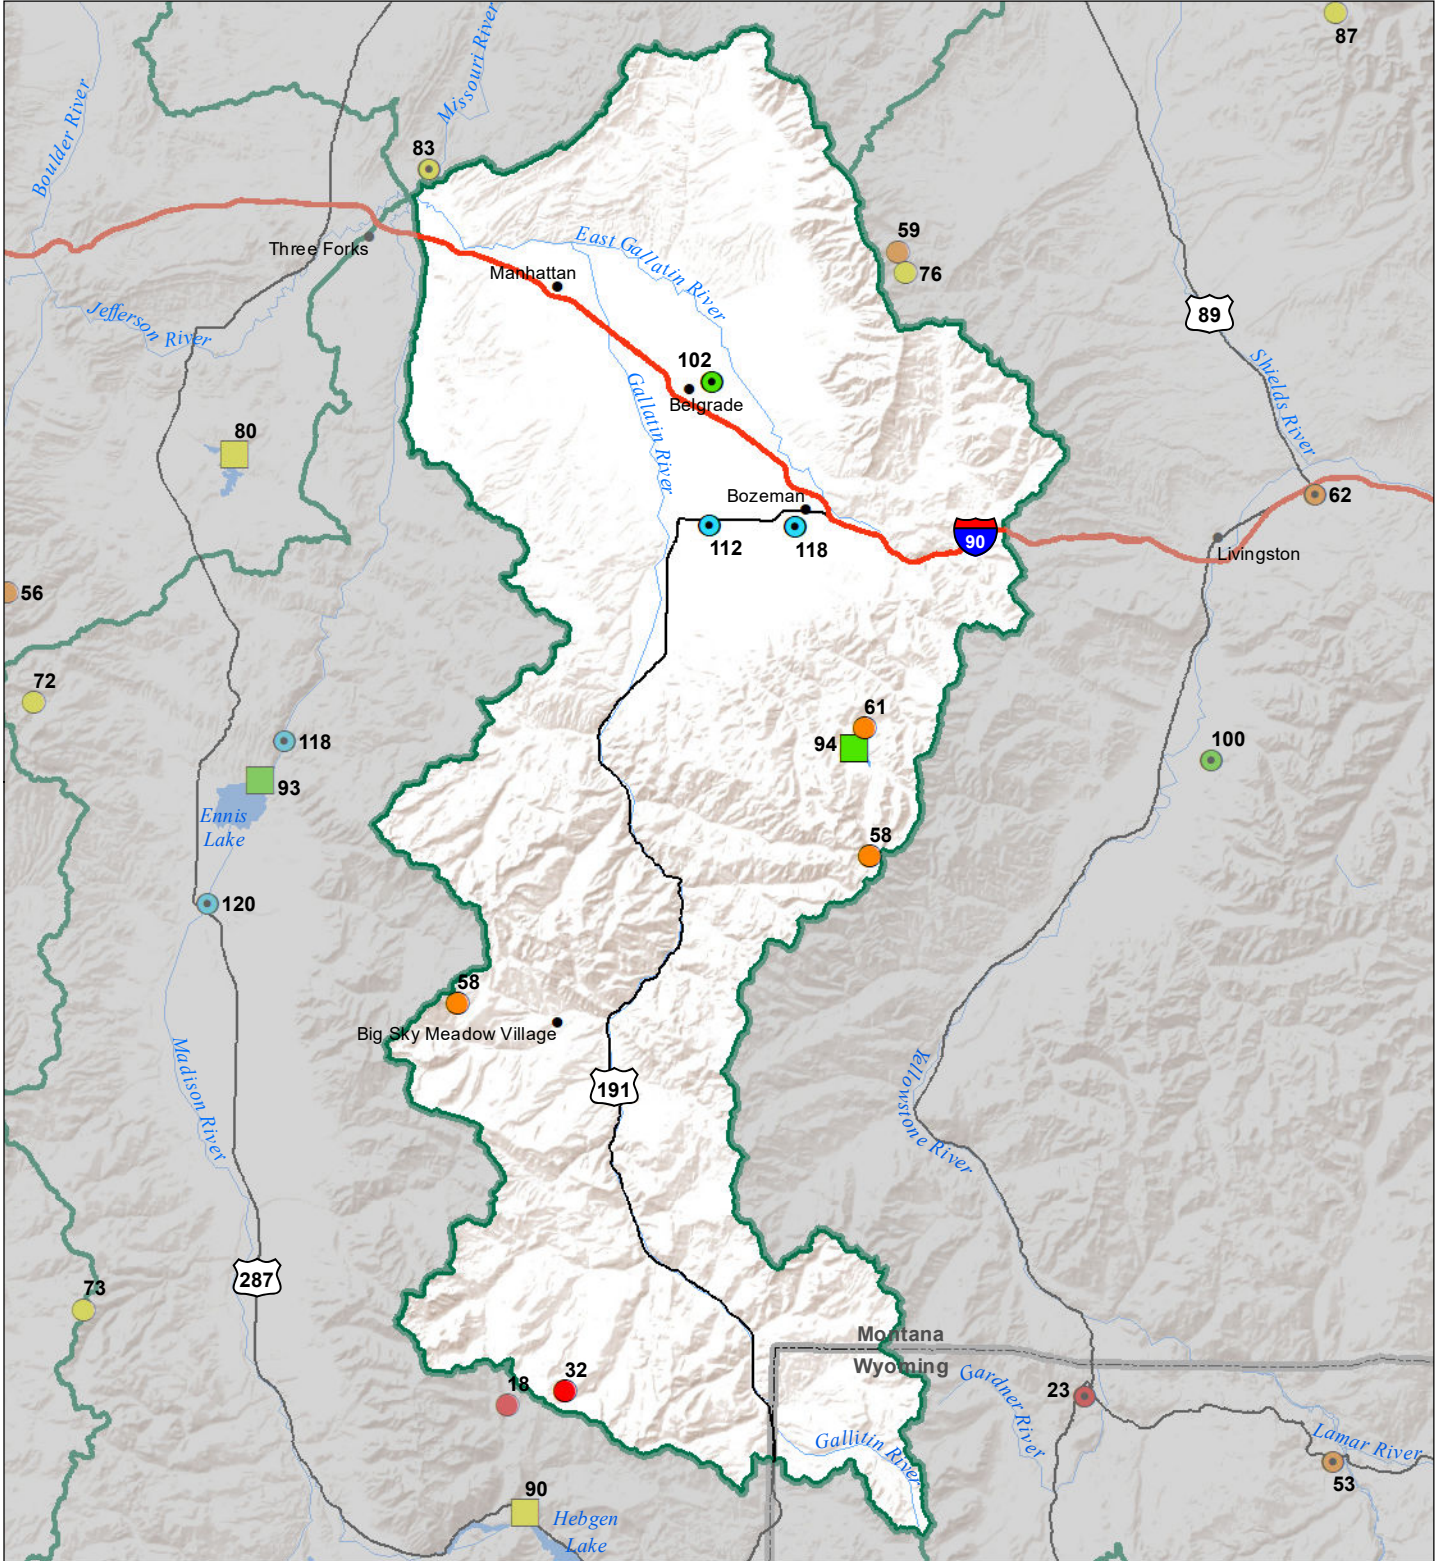

Gallatin River Basin Monthly Precipitation and Reservoir Levels Percentage of Normal March 1, 2022 (February 1, 2022 - March 1, 2022)

Precipitation Percent of Normal

SNOTEL

- > 150%
- 131 - 150%
- 111 - 130%
- 91 - 110%
- 71 - 90%
- 51 - 70%
- 1 - 50%

COOP/ACIS

- > 150%
- 131 - 150%
- 111 - 130%
- 91 - 110%
- 71 - 90%
- 51 - 70%
- 1 - 50%

Reservoirs Percent of Normal

- > 150%
- 131 - 150%
- 111 - 130%
- 91 - 110%
- 71 - 90%
- 51 - 70%
- 1 - 50%