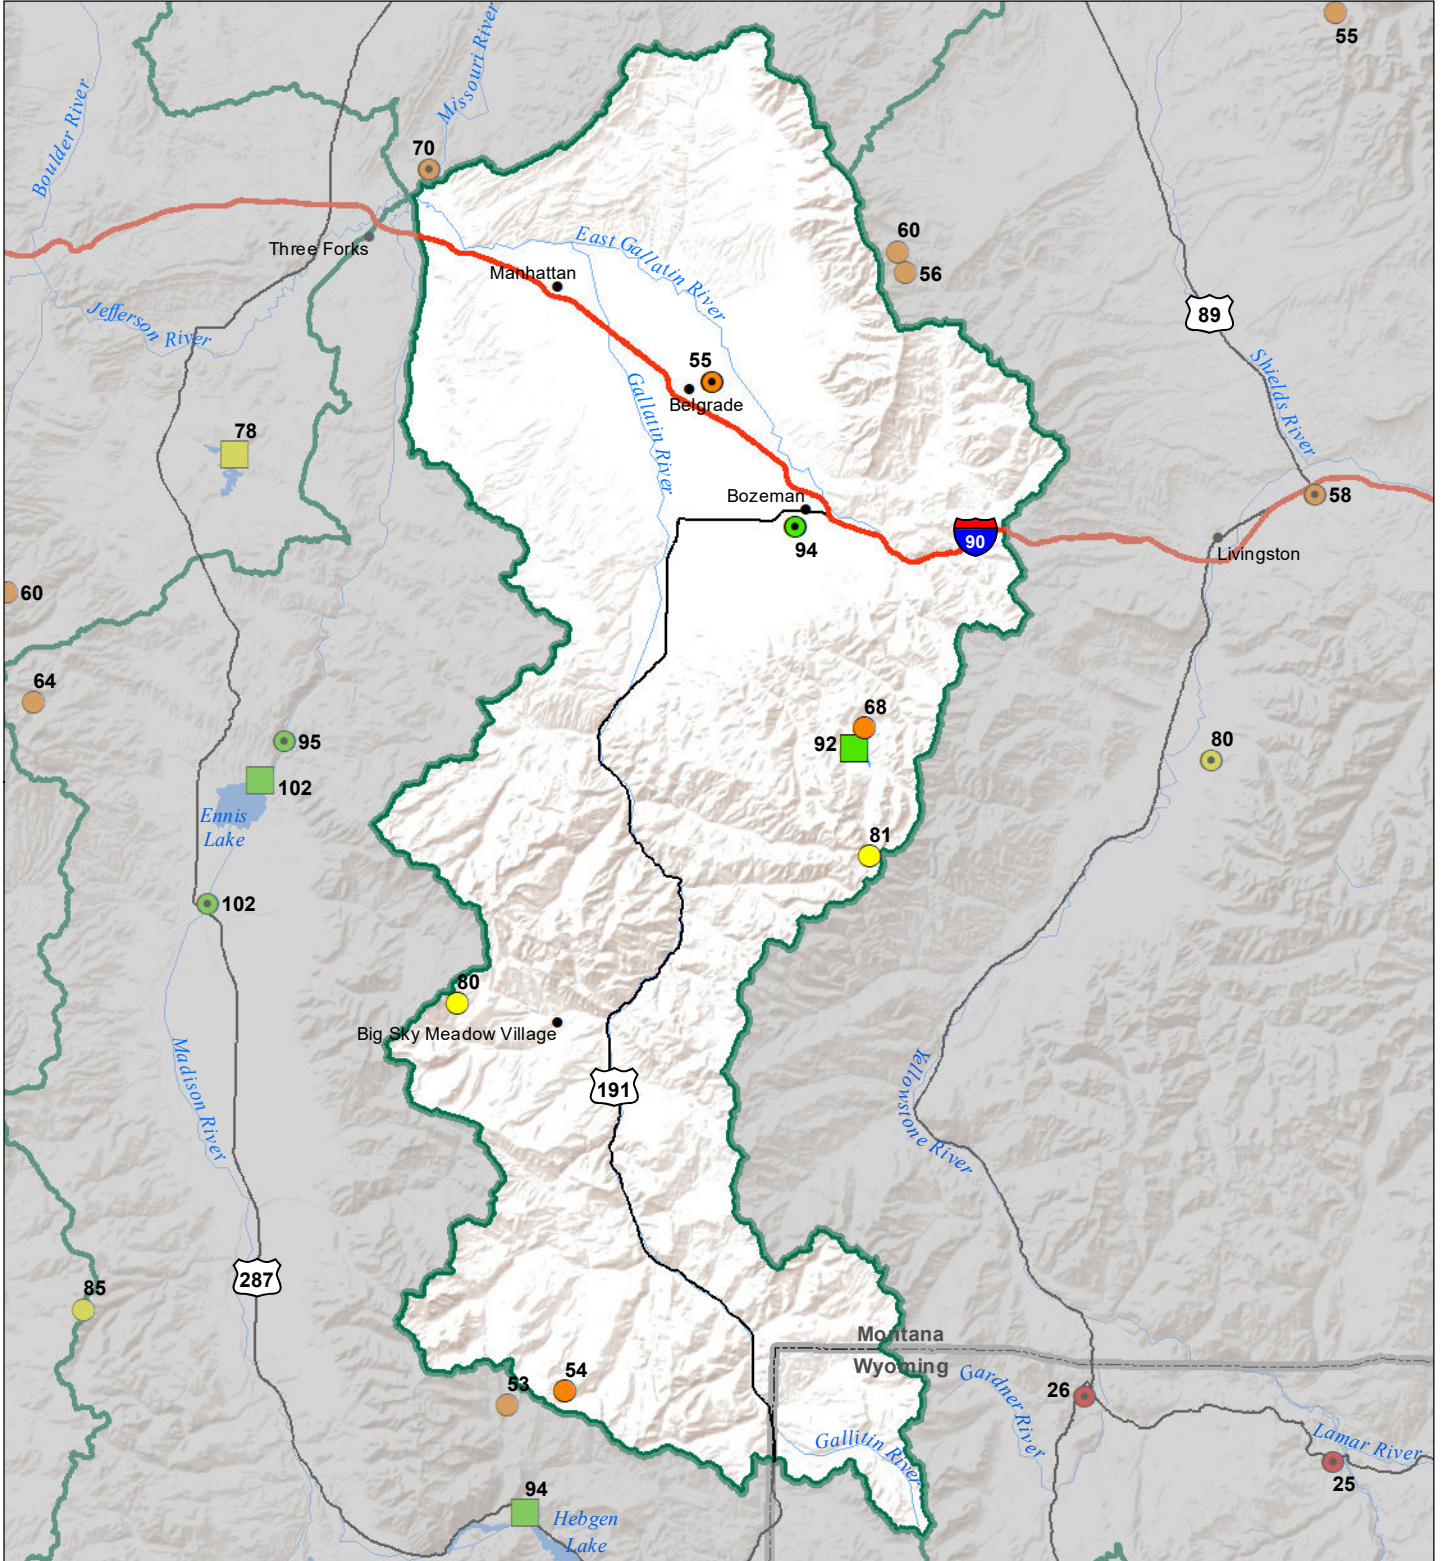

Gallatin River Basin Monthly Precipitation and Reservoir Levels Percentage of Normal April 1, 2022 (March 1, 2022 - April 1, 2022)

Precipitation Percent of Normal

SNOTEL

- > 150%
- 131 - 150%
- 111 - 130%
- 91 - 110%
- 71 - 90%
- 51 - 70%
- 1 - 50%

COOP/ACIS

- > 150%
- 131 - 150%
- 111 - 130%
- 91 - 110%
- 71 - 90%
- 51 - 70%
- 1 - 50%

Reservoirs Percent of Normal

- > 150%
- 131 - 150%
- 111 - 130%
- 91 - 110%
- 71 - 90%
- 51 - 70%
- 1 - 50%