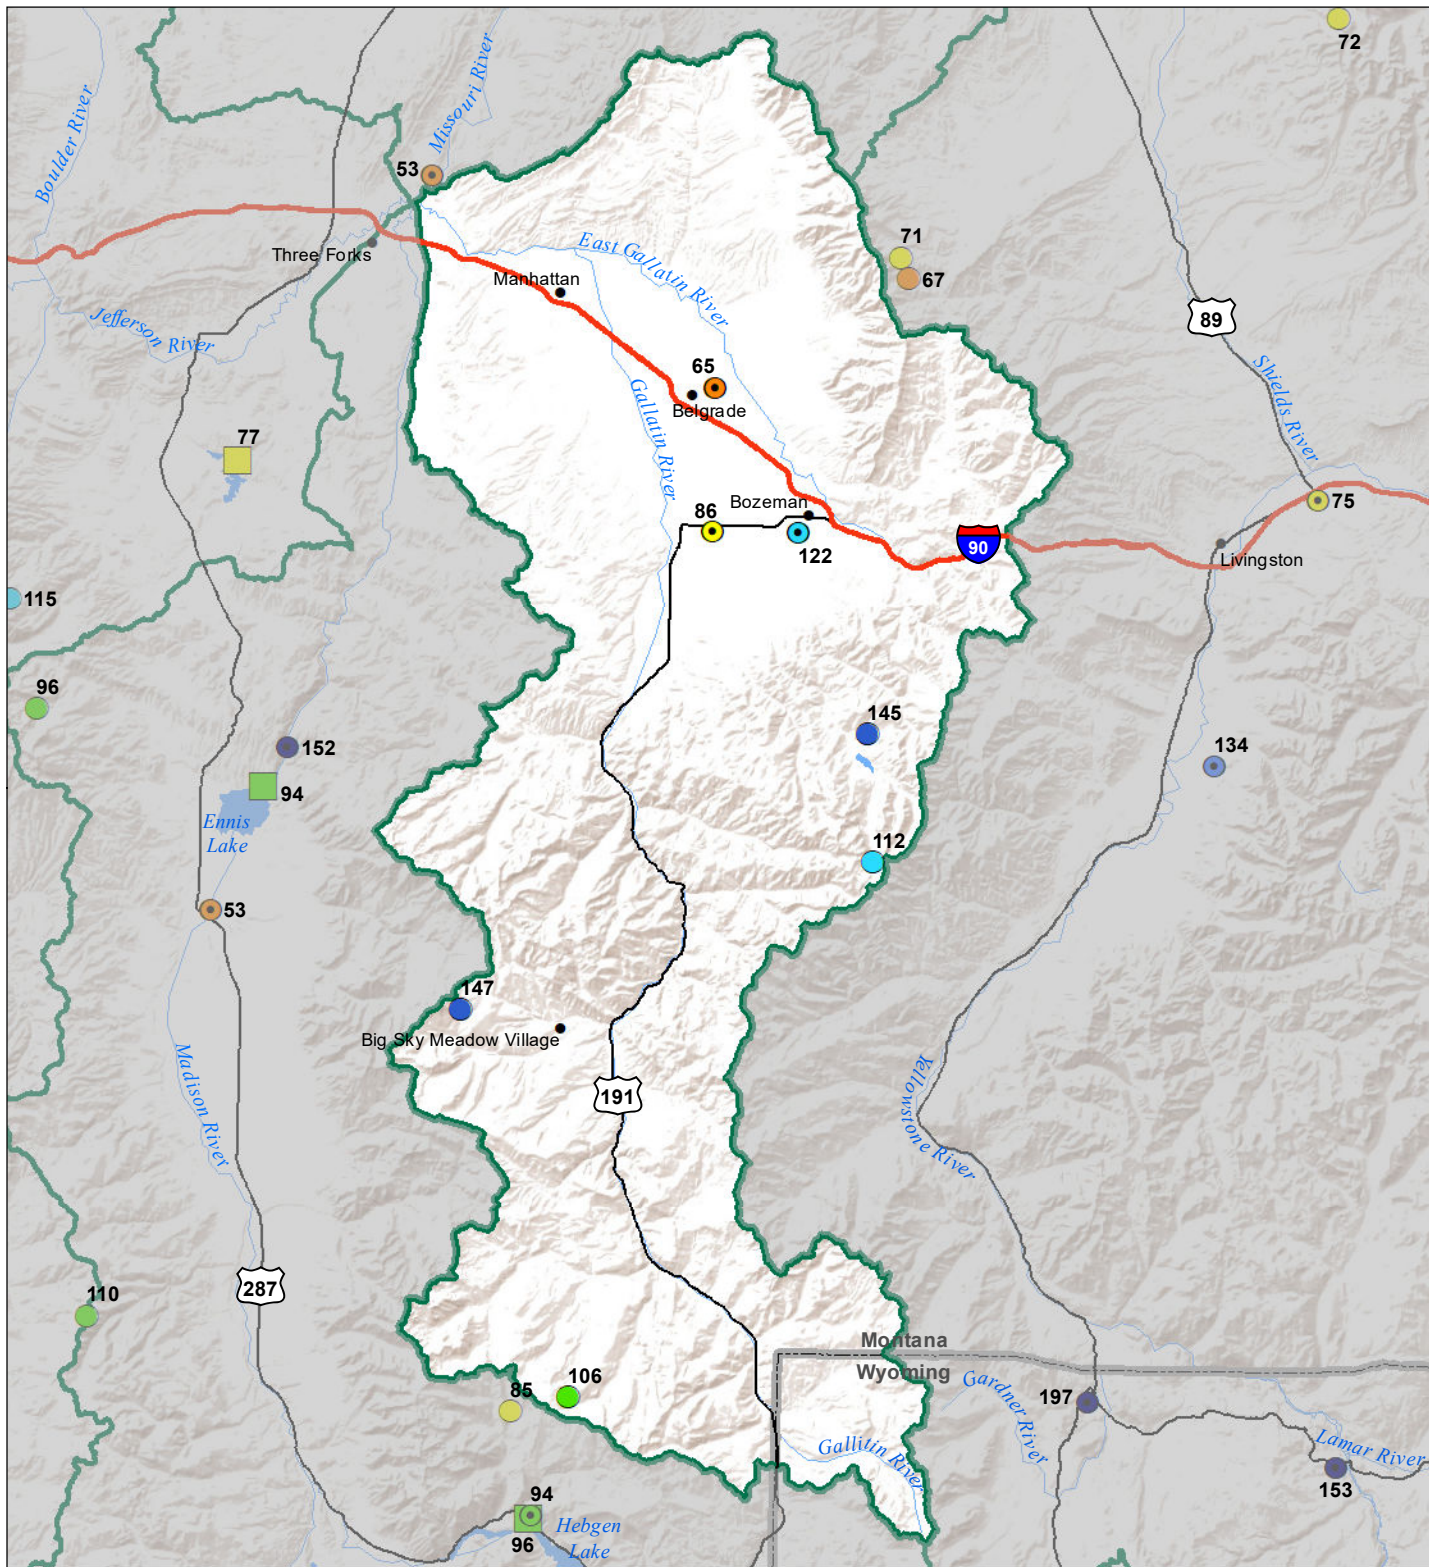

# Gallatin River Basin Monthly Precipitation and Reservoir Levels Percentage of Normal May 1, 2022 (April 1, 2022 - May 1, 2022)

### Precipitation Percent of Normal

#### SNOTEL

- > 150%
- 131 - 150%
- 111 - 130%
- 91 - 110%
- 71 - 90%
- 51 - 70%
- 1 - 50%