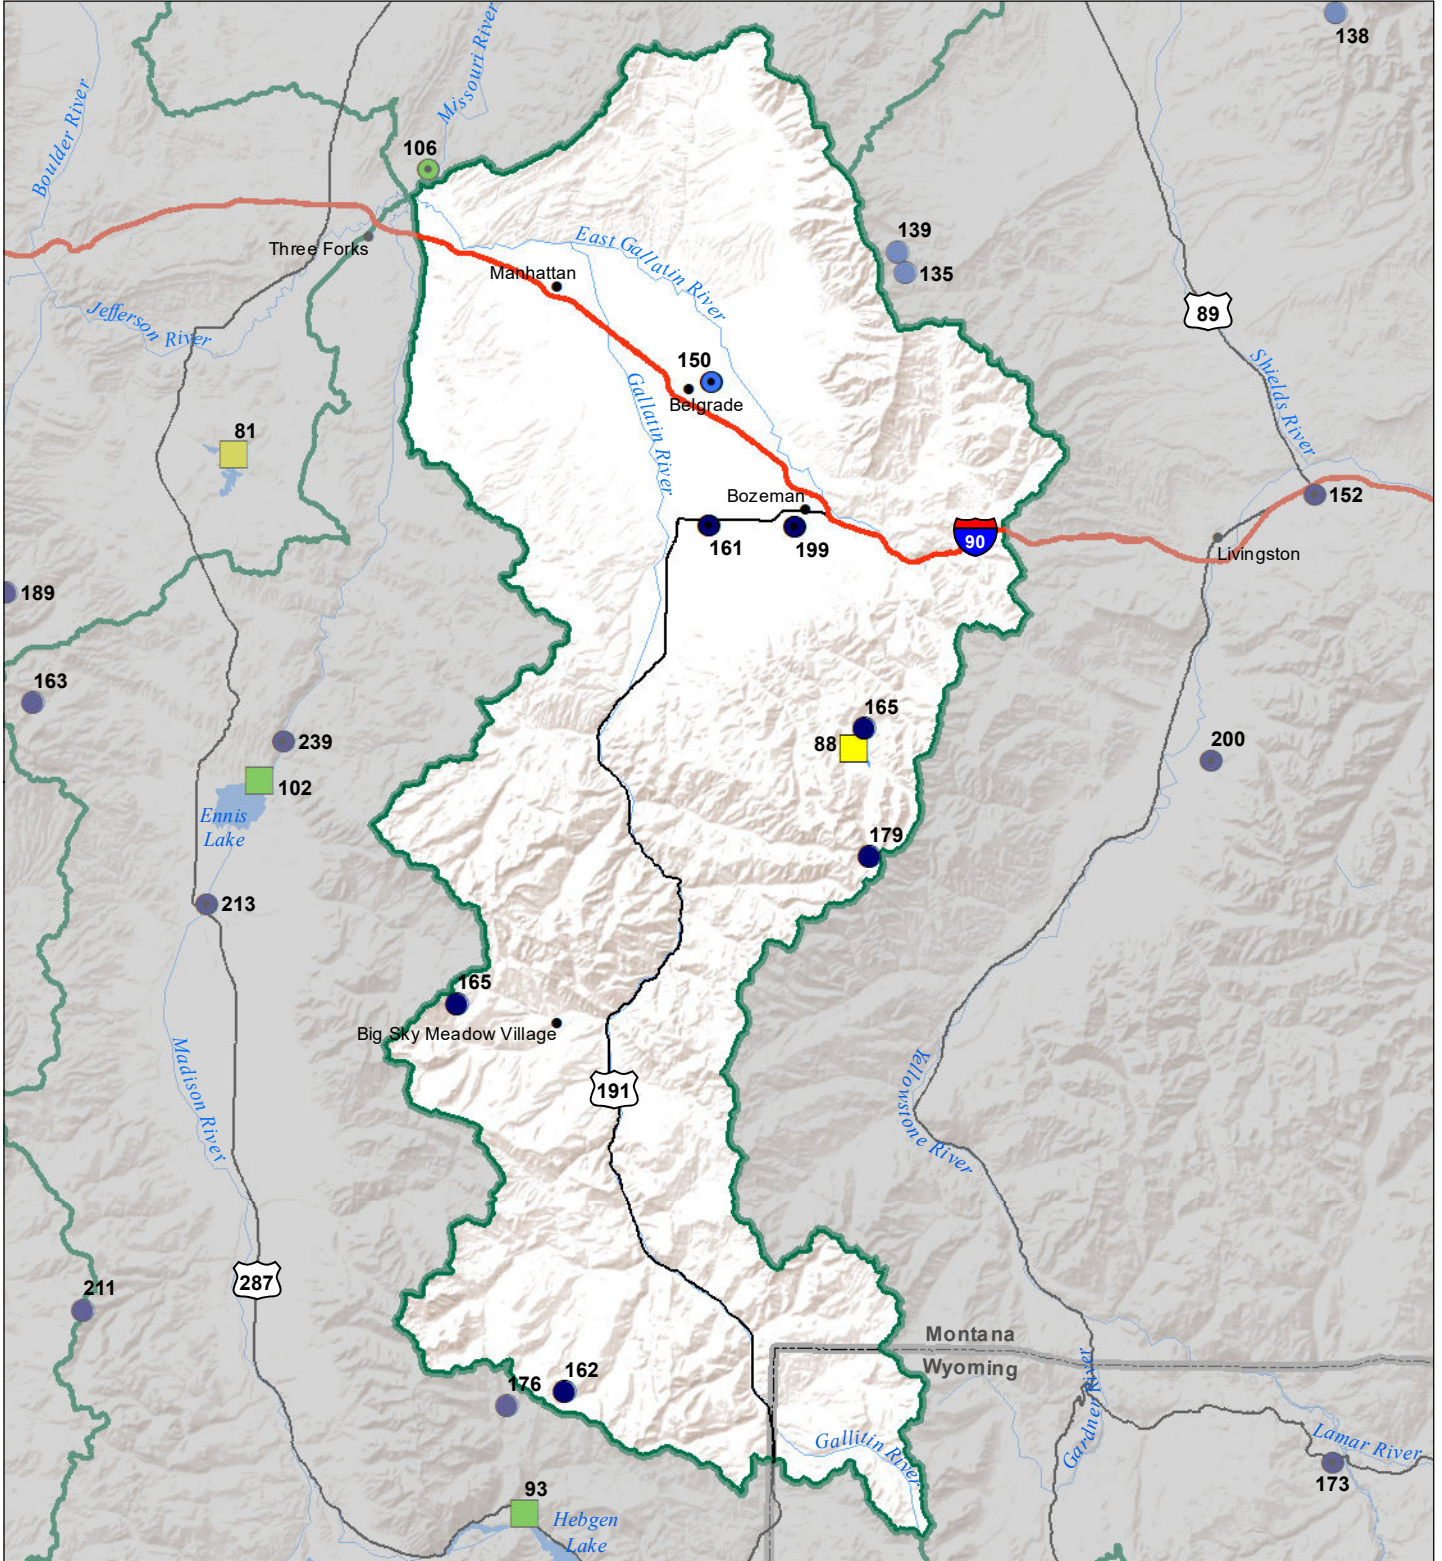

# Gallatin River Basin Monthly Precipitation and Reservoir Levels Percentage of Normal June 1, 2022 (May 1, 2022 - June 1, 2022)

### Precipitation Percent of Normal

#### SNOTEL

- > 150%
- 131 - 150%
- 111 - 130%
- 91 - 110%
- 71 - 90%
- 51 - 70%
- 1 - 50%