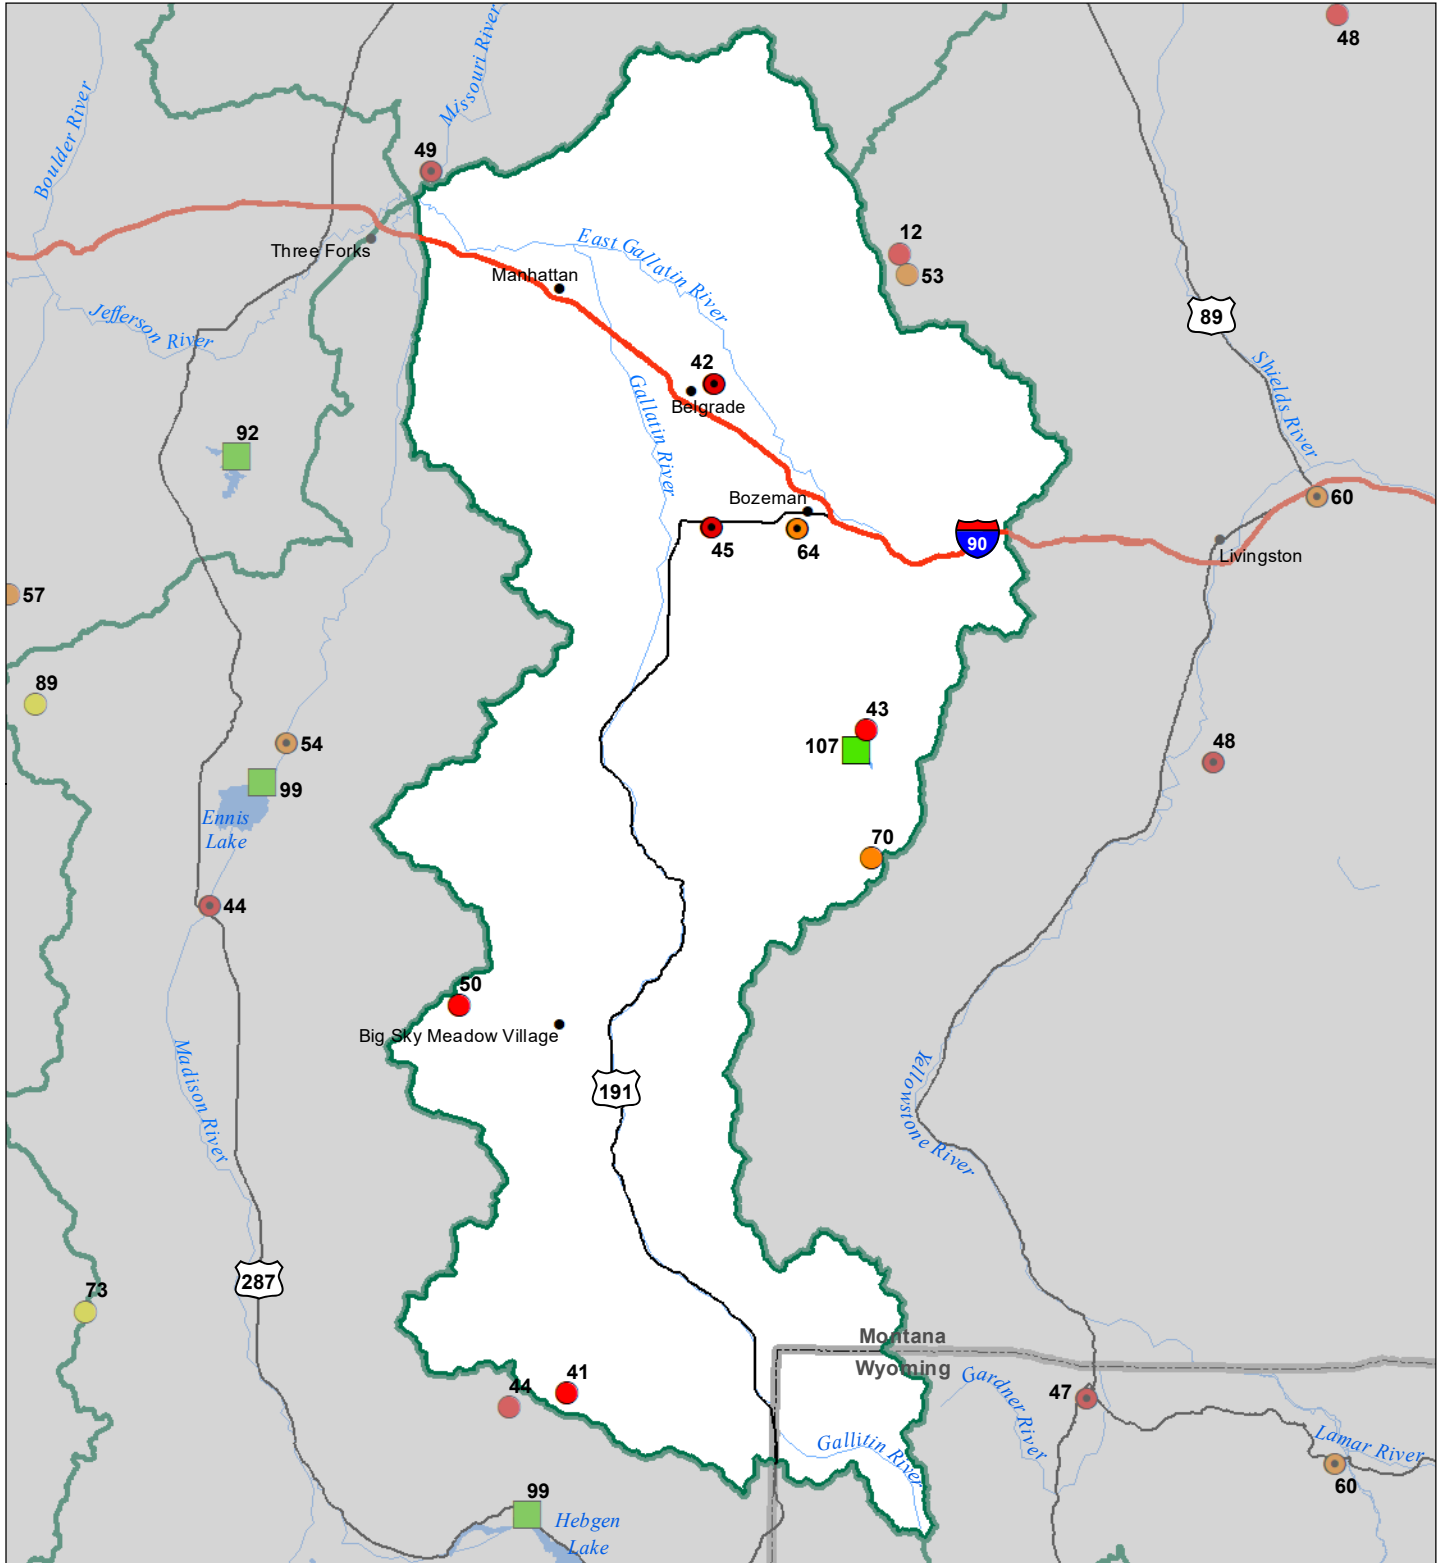

Gallatin River Basin Monthly Precipitation and Reservoir Levels Percentage of Normal August 1, 2022 (July 1, 2022 - August 1, 2022)

Precipitation Percent of Normal

SNOTEL

- > 150%
- 131 - 150%
- 111 - 130%
- 91 - 110%
- 71 - 90%
- 51 - 70%
- 1 - 50%

COOP/ACIS

- > 150%
- 131 - 150%
- 111 - 130%
- 91 - 110%
- 71 - 90%
- 51 - 70%
- 1 - 50%

Reservoirs Percent of Normal

- > 150%
- 131 - 150%
- 111 - 130%
- 91 - 110%
- 71 - 90%
- 51 - 70%
- 1 - 50%