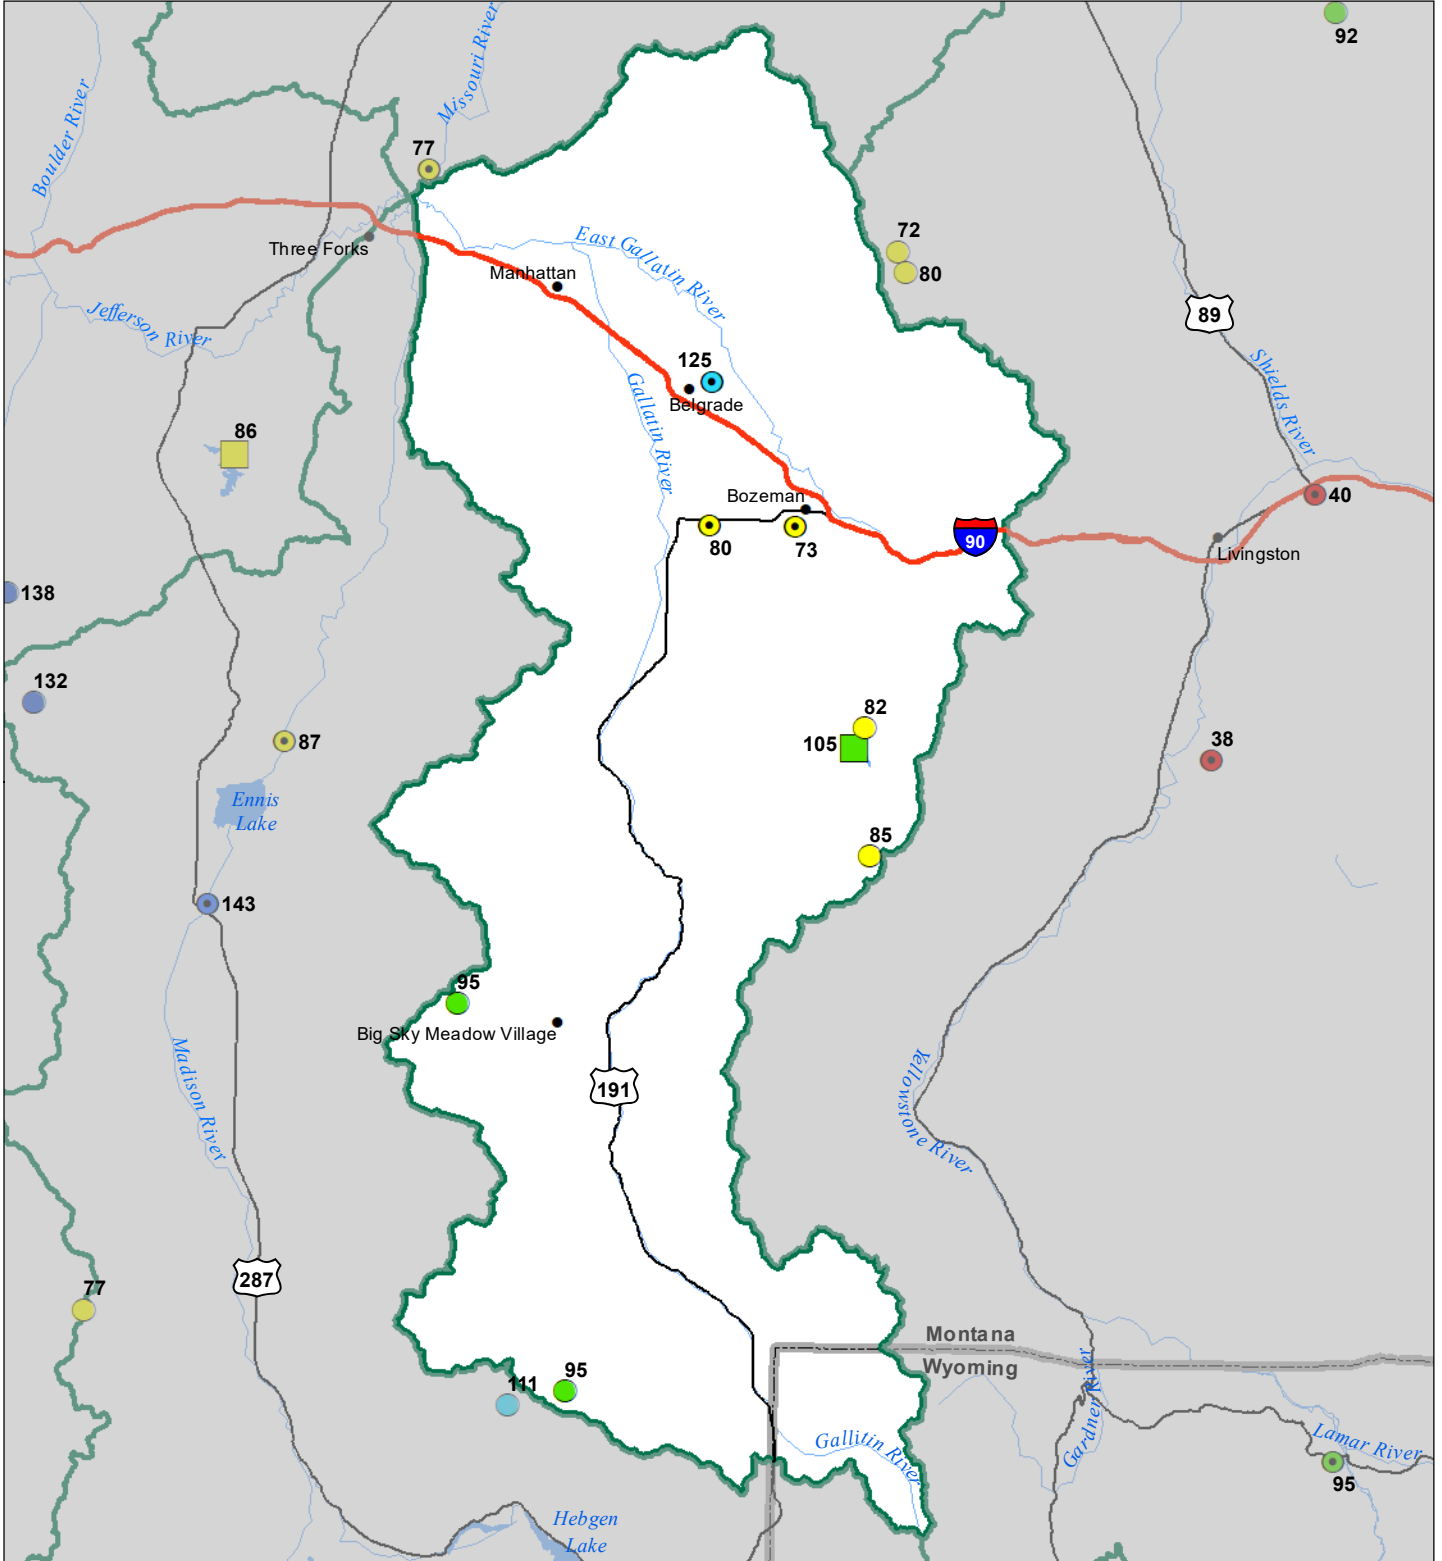

Gallatin River Basin

Monthly Precipitation and Reservoir Levels

Percentage of Normal

October 1, 2022 (September 1, 2022 - October 1, 2022)

Precipitation Percent of Normal

SNOTEL

- > 150%
- 131 - 150%
- 111 - 130%
- 91 - 110%
- 71 - 90%
- 51 - 70%
- 1 - 50%

COOP/ACIS

- > 150%
- 131 - 150%
- 111 - 130%
- 91 - 110%
- 71 - 90%
- 51 - 70%
- 1 - 50%

Reservoirs Percent of Normal

- > 150%
- 131 - 150%
- 111 - 130%
- 91 - 110%
- 71 - 90%
- 51 - 70%
- 1 - 50%