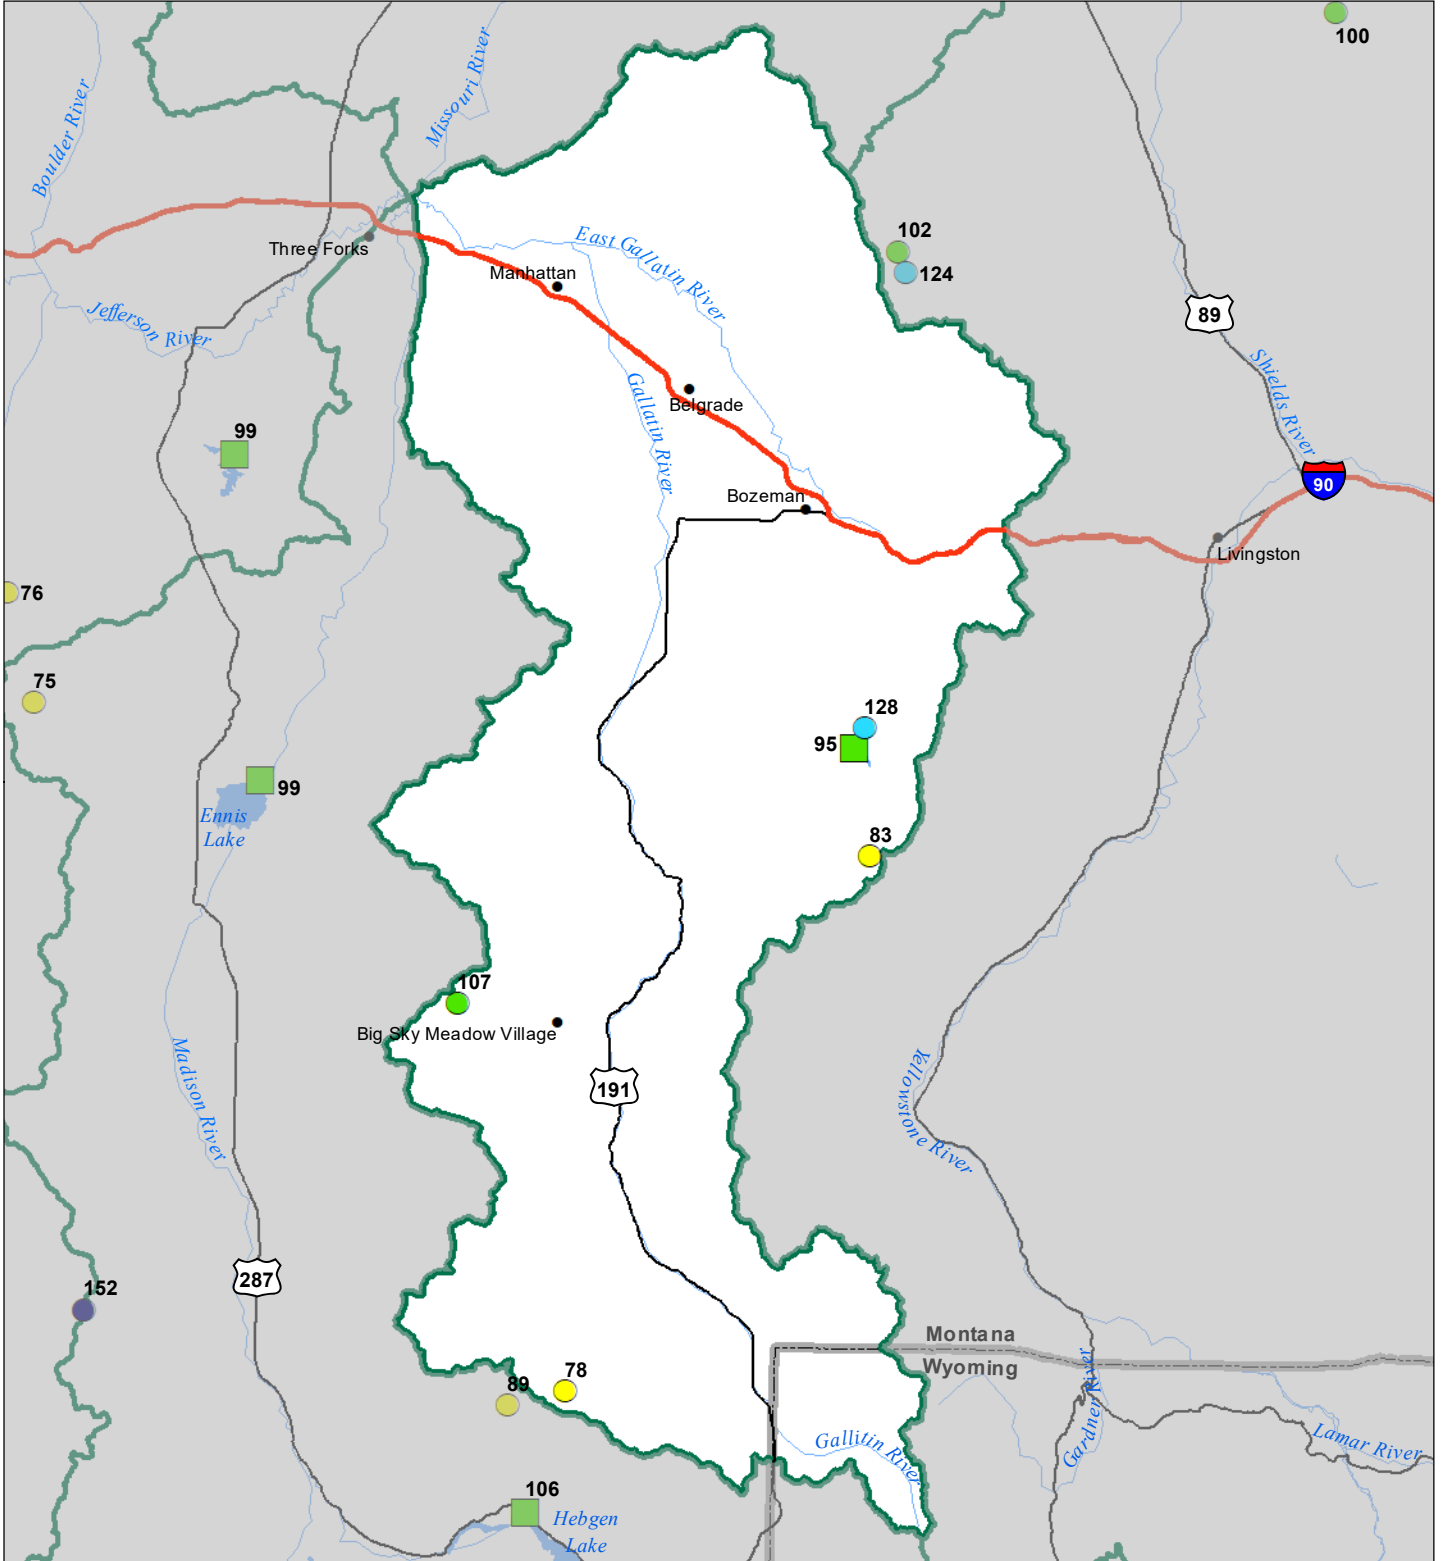

Gallatin River Basin Monthly Precipitation and Reservoir Levels Percentage of Normal February 1, 2023 (January 1, 2022 - February 1, 2023)

Precipitation Percent of Normal

SNOTEL

- > 150%
- 131 - 150%
- 111 - 130%
- 91 - 110%
- 71 - 90%
- 51 - 70%
- 1 - 50%

COOP/ACIS

- > 150%
- 131 - 150%
- 111 - 130%
- 91 - 110%
- 71 - 90%
- 51 - 70%
- 1 - 50%

Reservoirs Percent of Normal

- > 150%
- 131 - 150%
- 111 - 130%
- 91 - 110%
- 71 - 90%
- 51 - 70%
- 1 - 50%