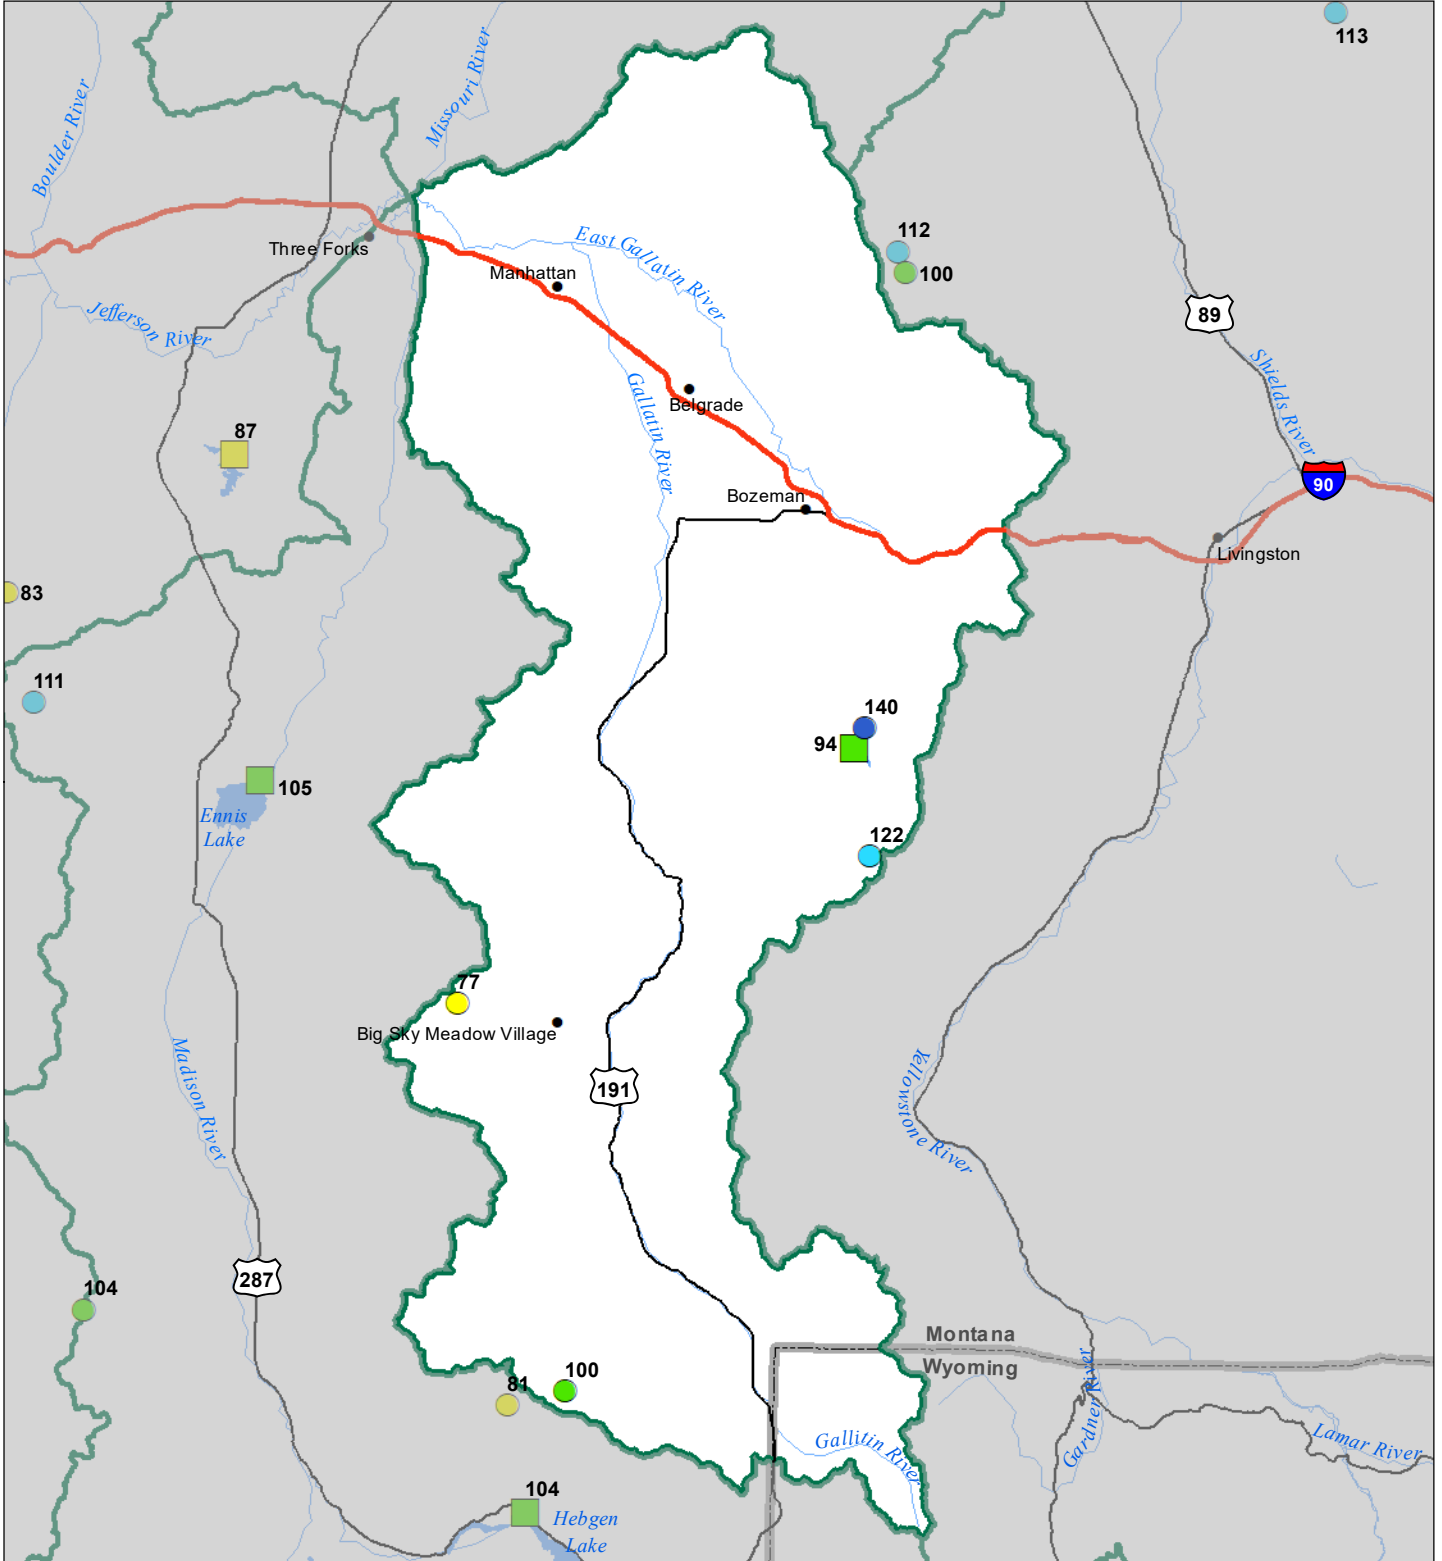

# Gallatin River Basin Monthly Precipitation and Reservoir Levels Percentage of Normal March 1, 2023 (February 1, 2022 - March 1, 2023)

#### SNOTEL

- > 150%
- 131 - 150%
- 111 - 130%
- 91 - 110%
- 71 - 90%
- 51 - 70%
- 1 - 50%